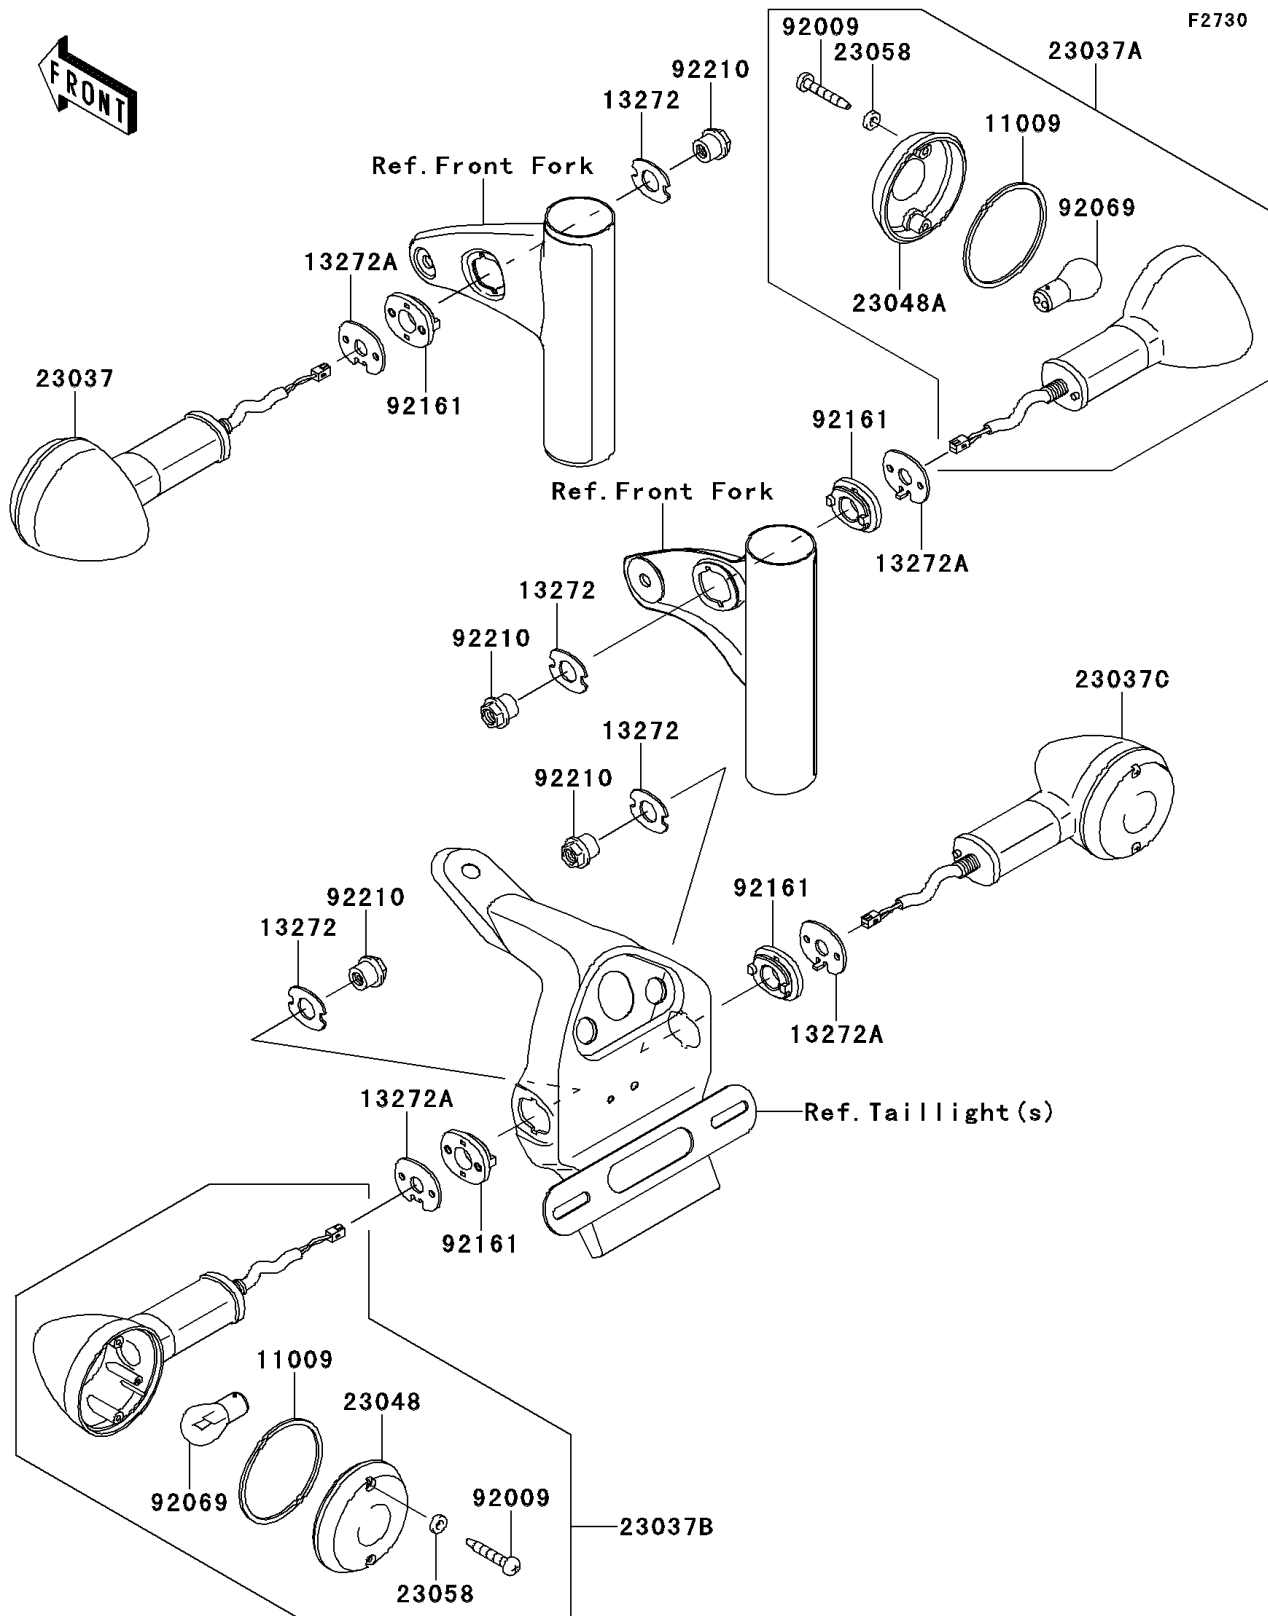

2014 W800 (European)

PARTS DIAGRAM

Turn Signals

2014 W800 (European)

PARTS LIST

Turn Signals

ITEM NAME

PART NUMBER

QUANTITY
