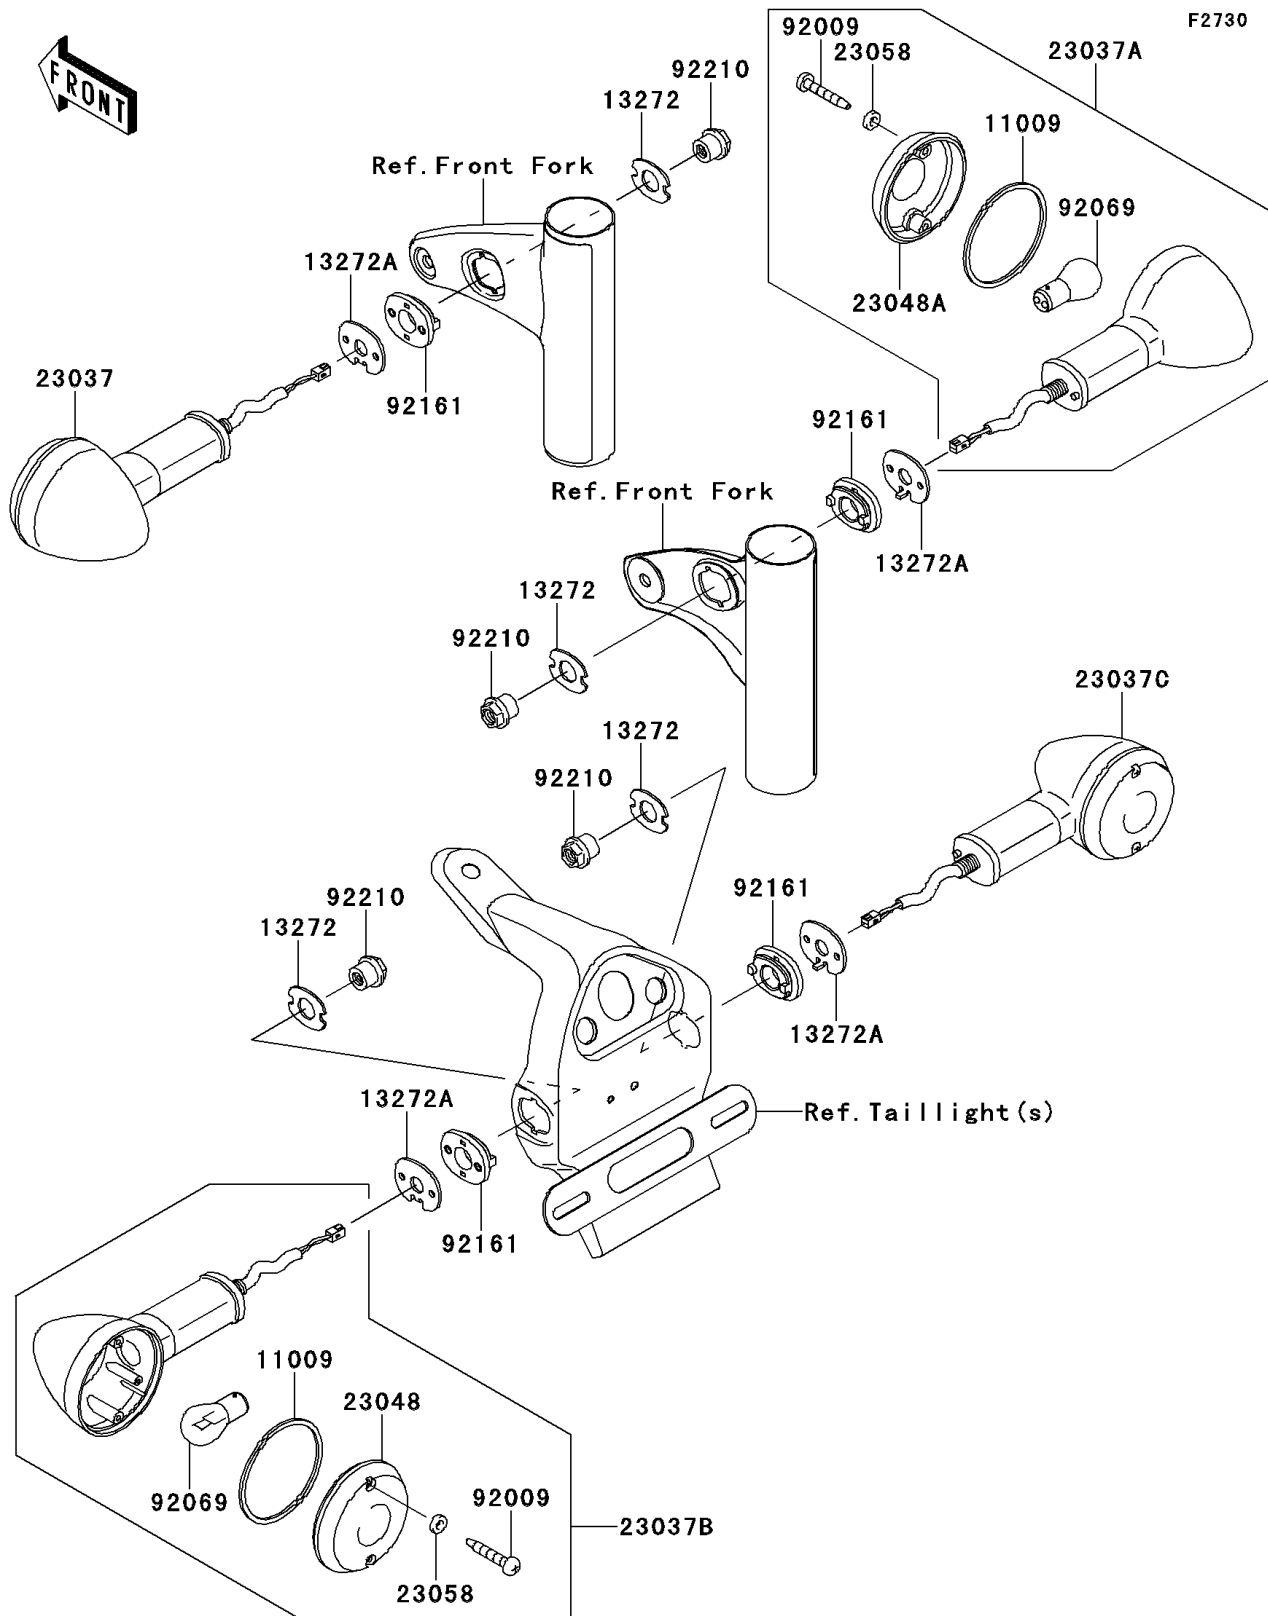

2013 W800 (European)

PARTS DIAGRAM

Turn Signals

2013 W800 (European)

PARTS LIST

Turn Signals

ITEM NAME

PART NUMBER

QUANTITY
