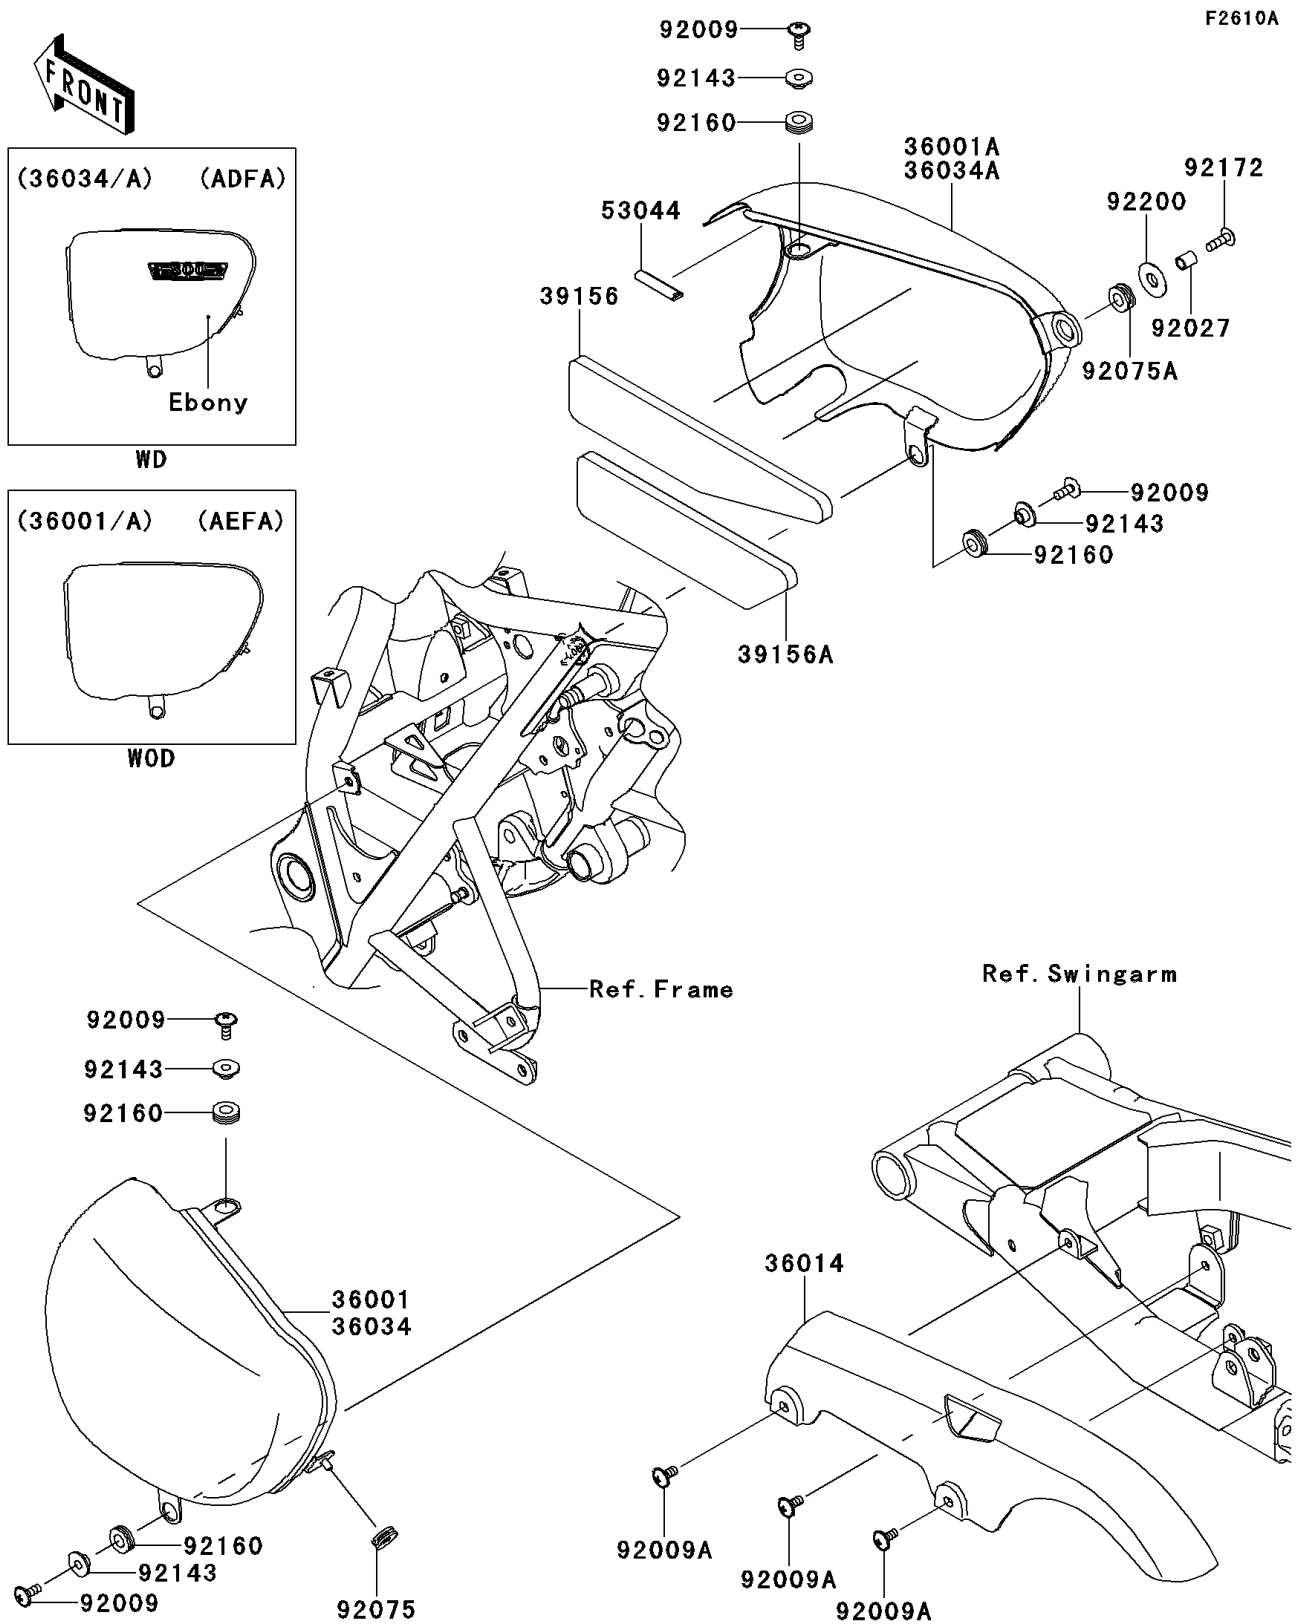

2014 W800 (European)

PARTS DIAGRAM

Side Covers/Chain Cover(ADFA/AEFA)

2014 W800 (European)

PARTS LIST

Side Covers/Chain Cover(ADFA/AEFA)

ITEM NAME

PART NUMBER

QUANTITY
