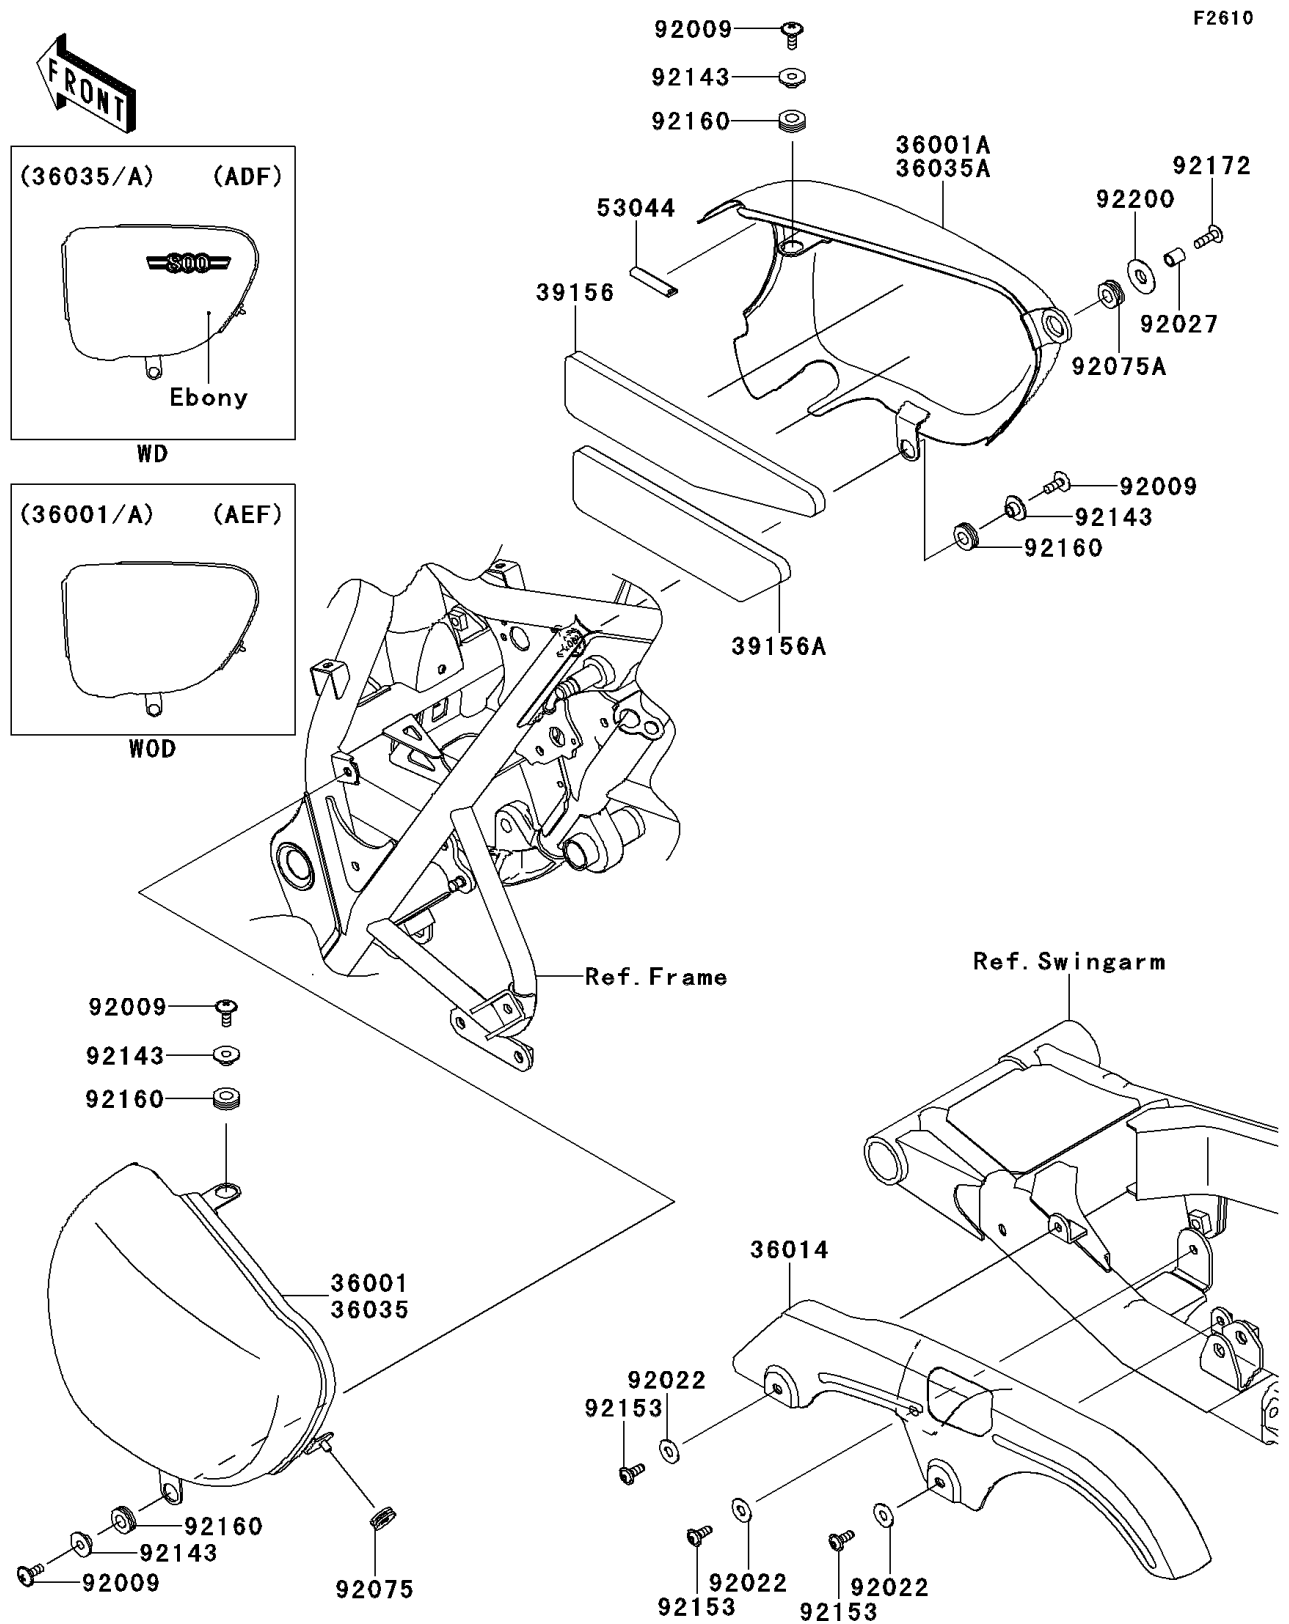

2014 W800 (European)

PARTS DIAGRAM

Side Covers/Chain Cover(ADF/AEF)

2014 W800 (European)

PARTS LIST

Side Covers/Chain Cover(ADF/AEF)

ITEM NAME

PART NUMBER

QUANTITY
