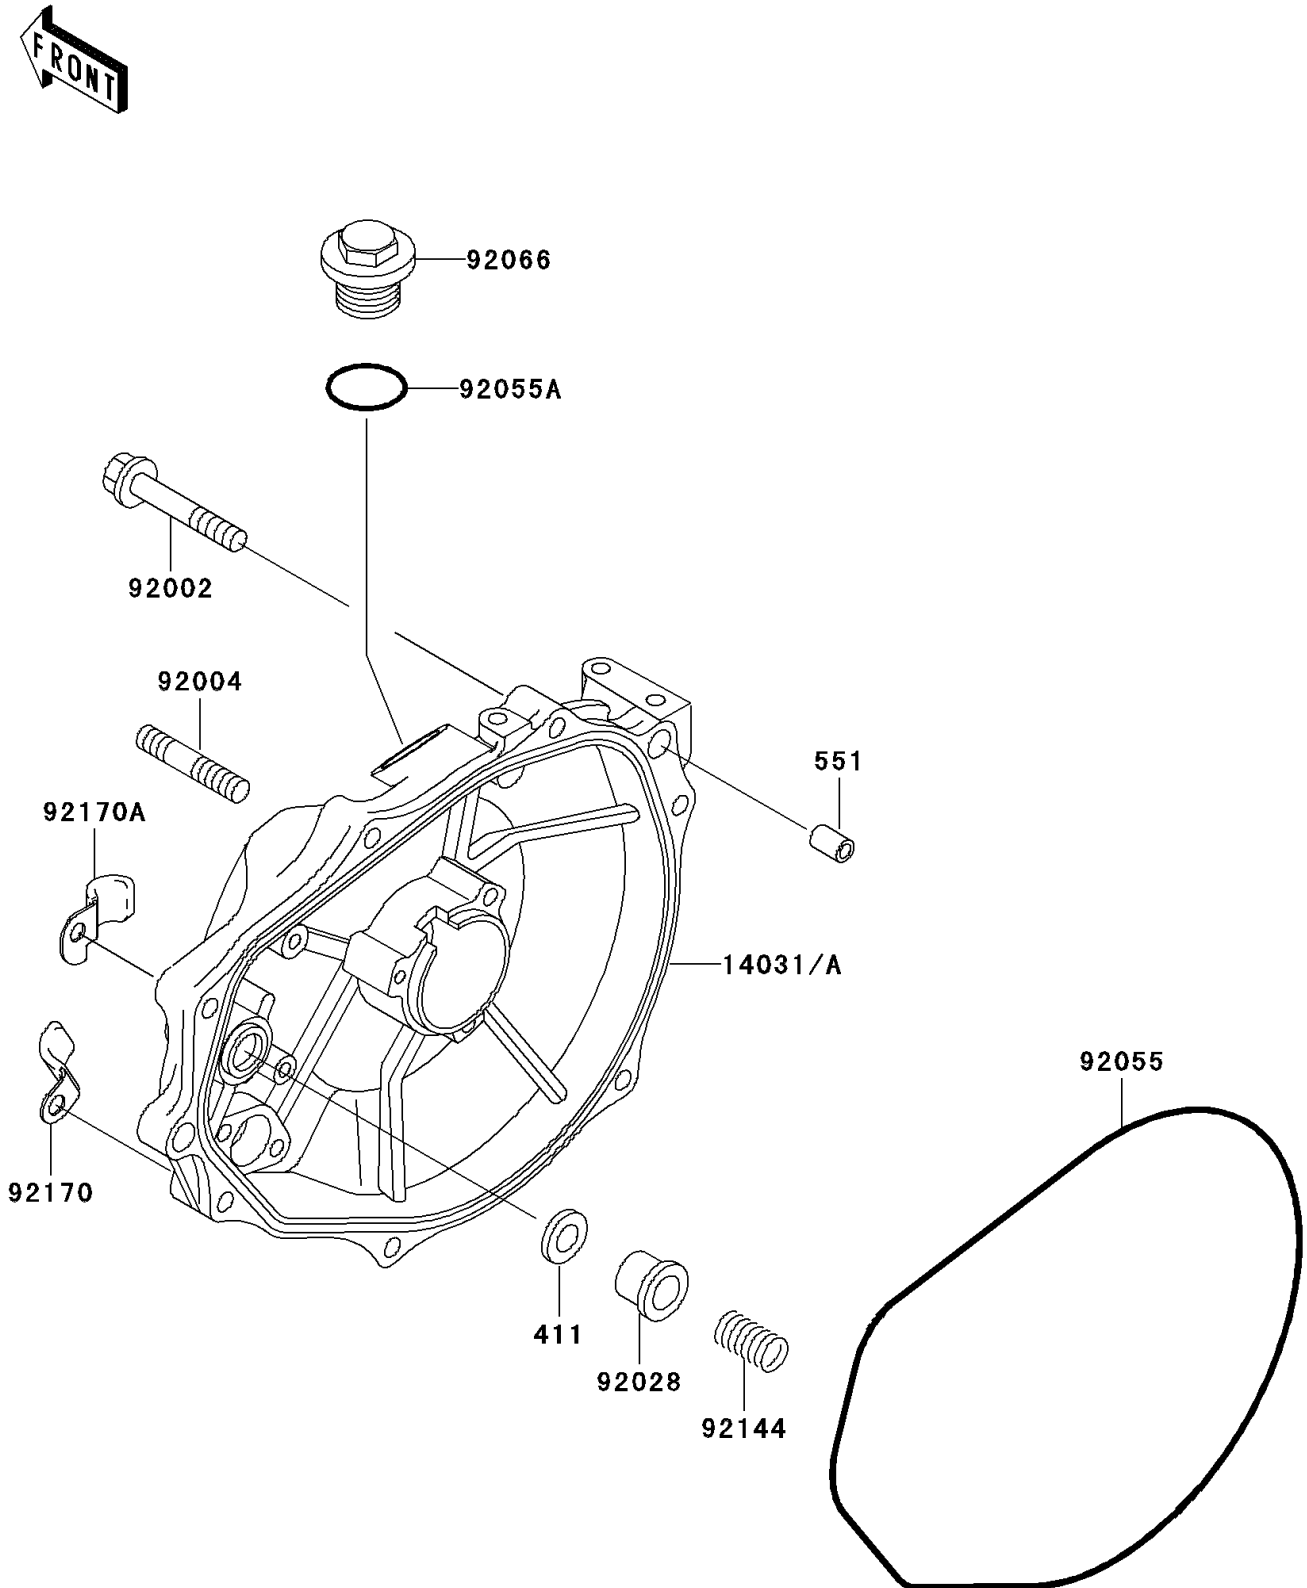

1996 STS

PARTS DIAGRAM

Engine Cover(s)

E1431

1996 STS

PARTS LIST

Engine Cover(s)

Kawasaki

Let the Good Times Roll®

ITEM NAME

PART NUMBER

QUANTITY
