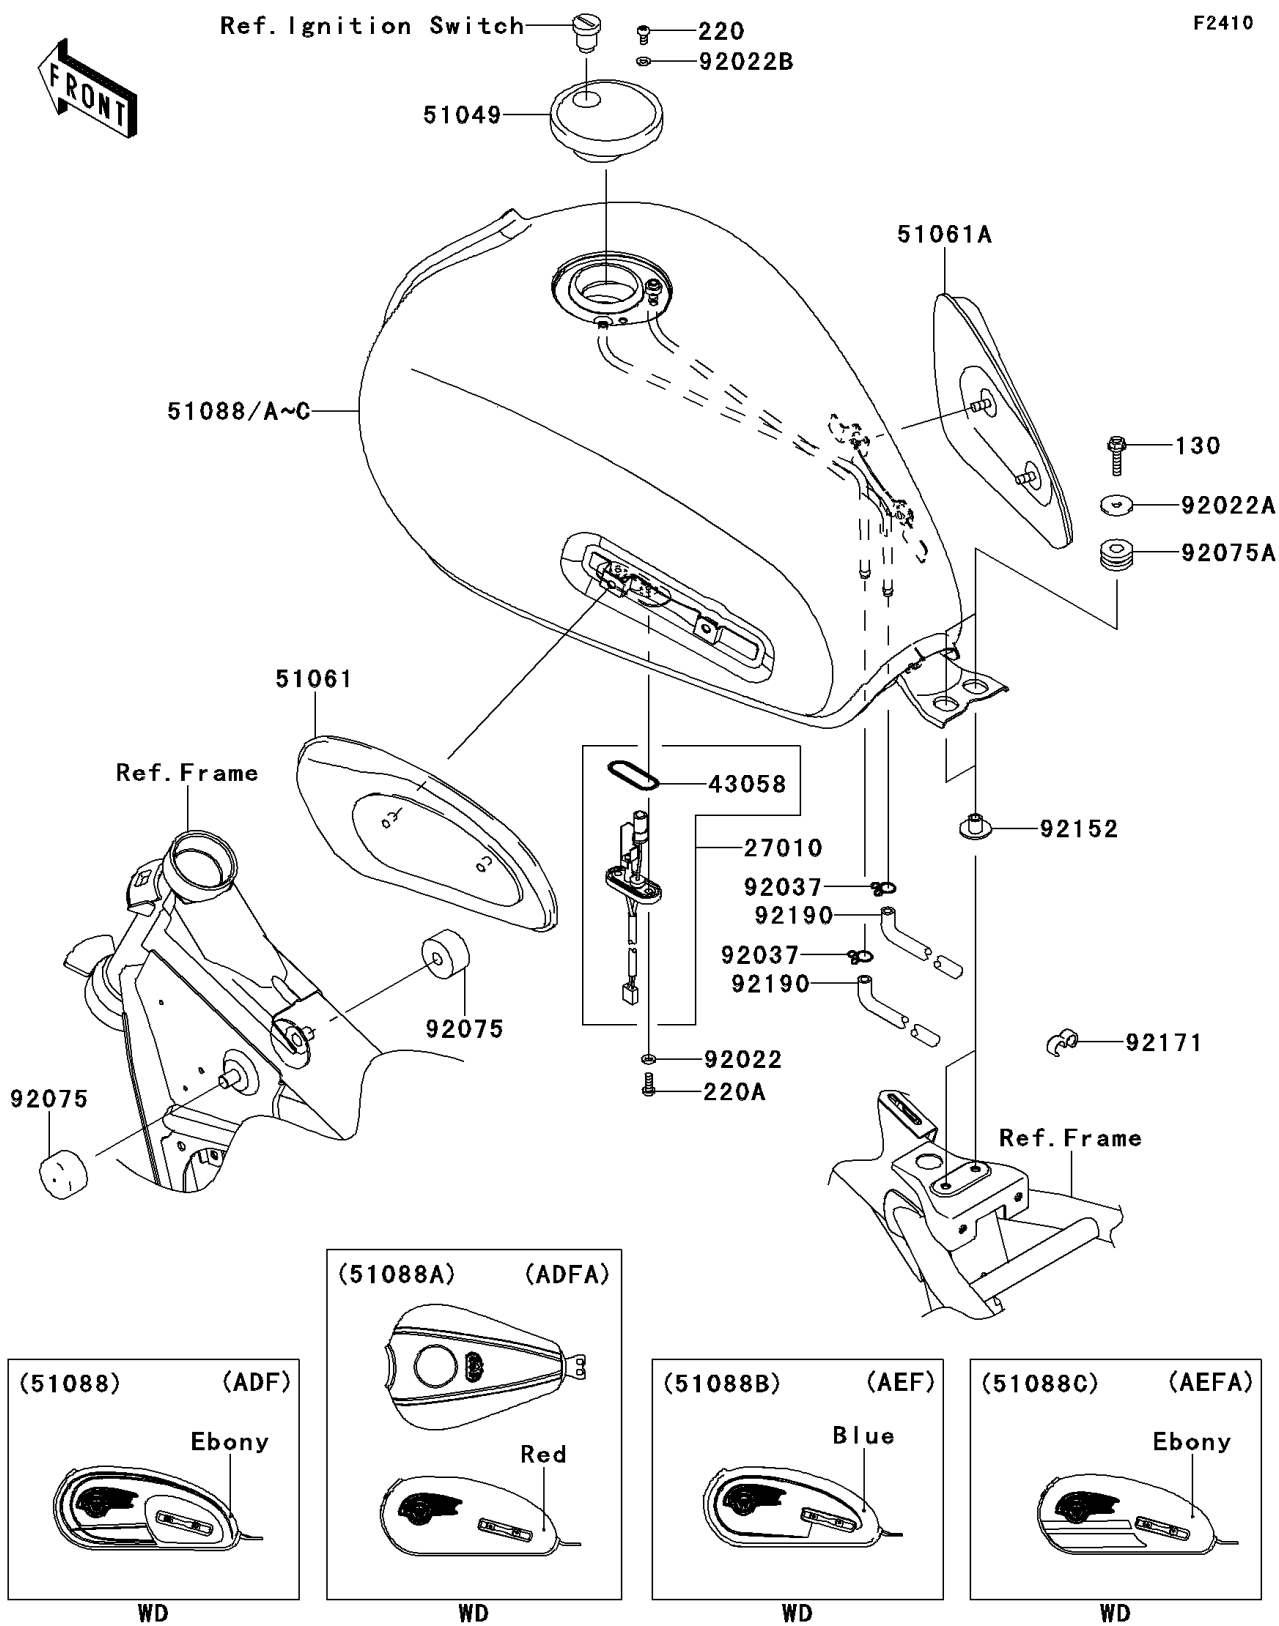

2014 W800 (European)

Kawasaki

Let the Good Times Roll®

PARTS DIAGRAM

Fuel Tank

2014 W800 (European)

PARTS LIST

Fuel Tank

ITEM NAME

PART NUMBER

QUANTITY
