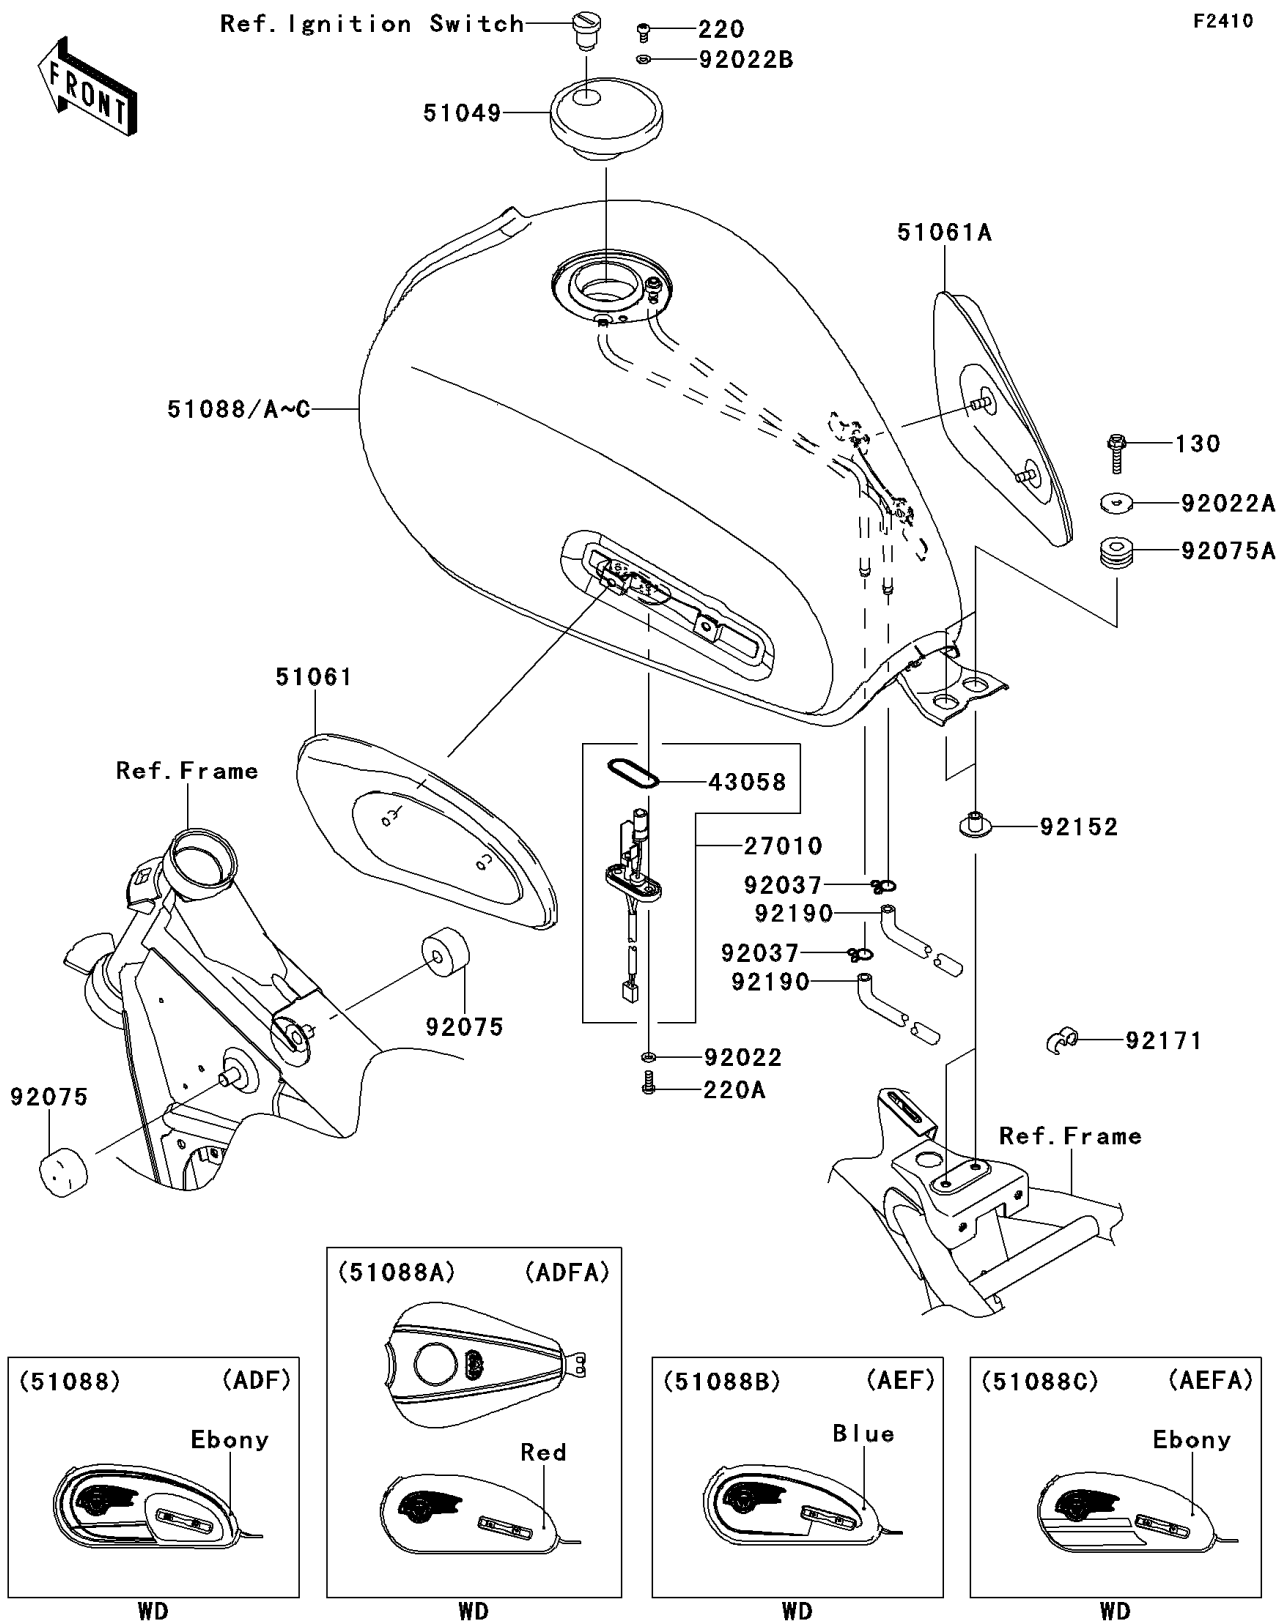

2013 W800 (European)

PARTS DIAGRAM

Fuel Tank

F2410

2013 W800 (European)

PARTS LIST

Fuel Tank

ITEM NAME

PART NUMBER

QUANTITY
