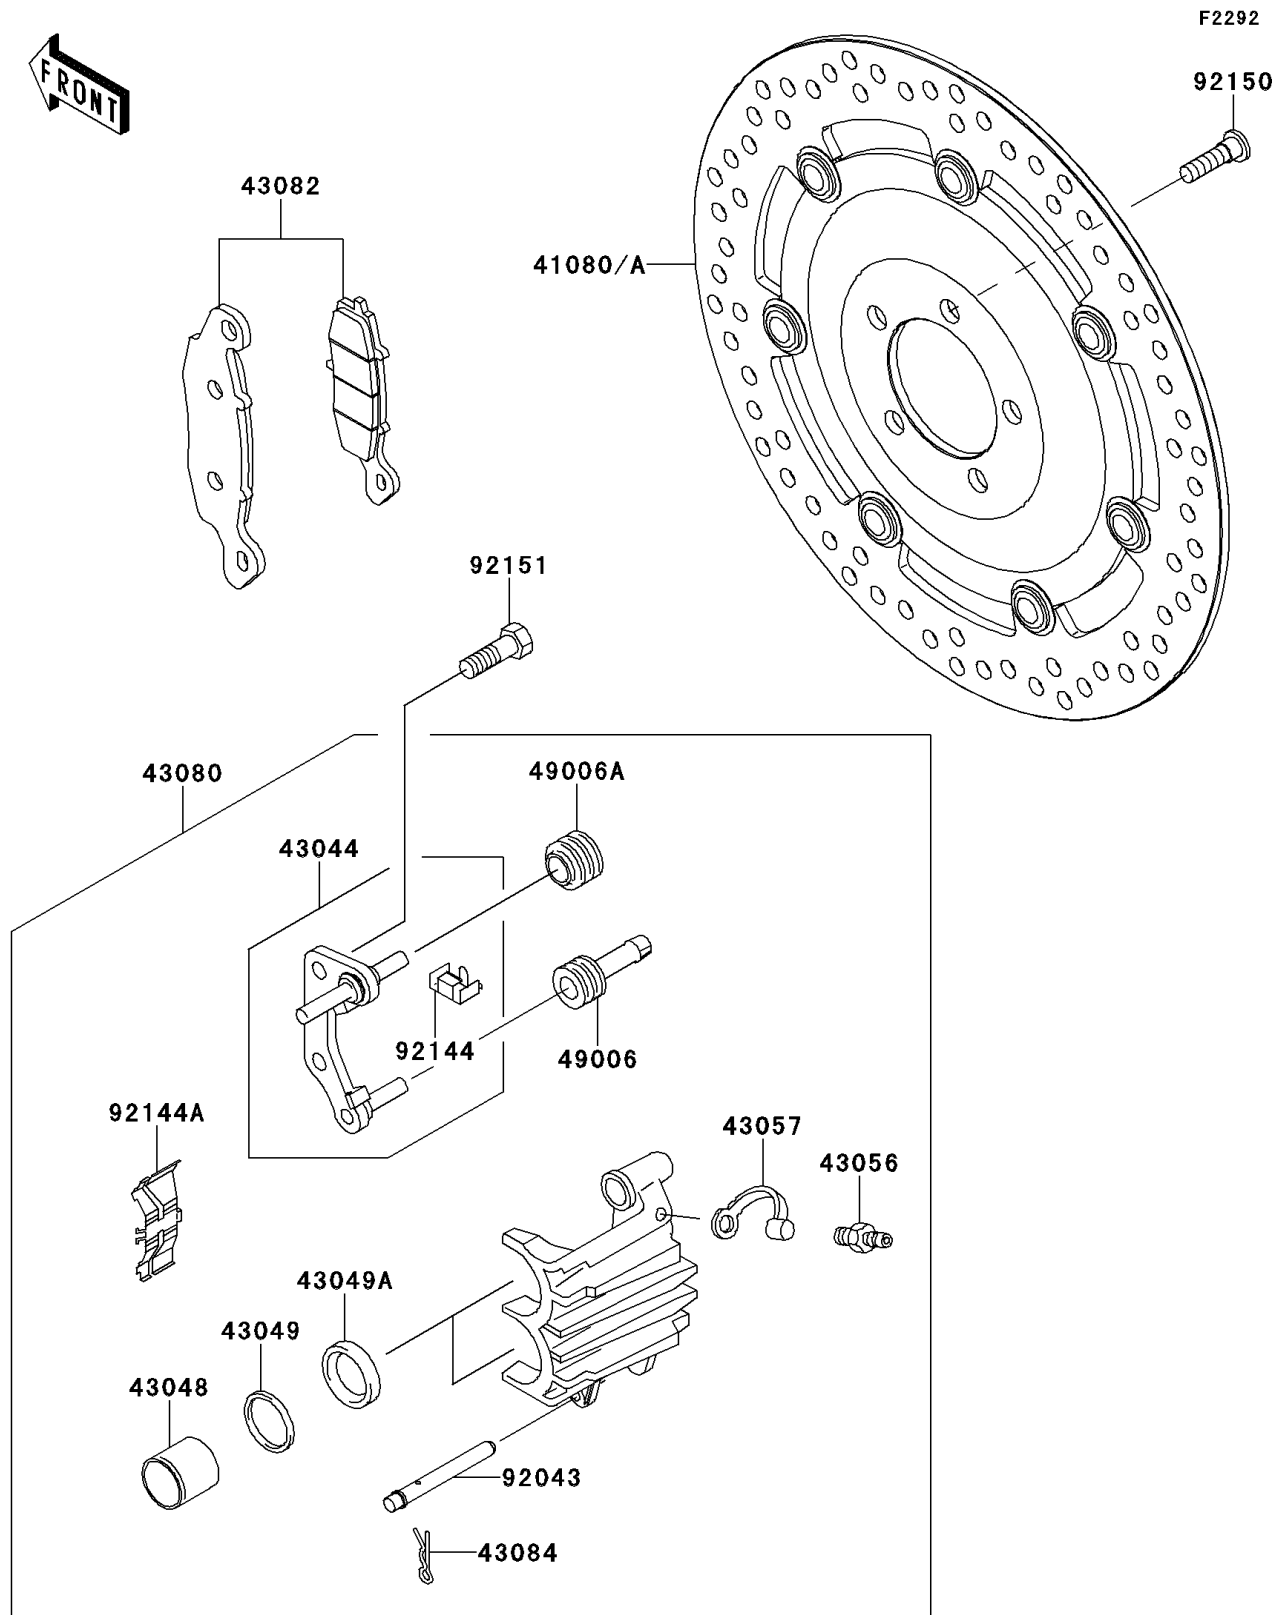

2014 W800 (European)

PARTS DIAGRAM

Front Brake

2014 W800 (European)

PARTS LIST

Front Brake

ITEM NAME

PART NUMBER

QUANTITY
