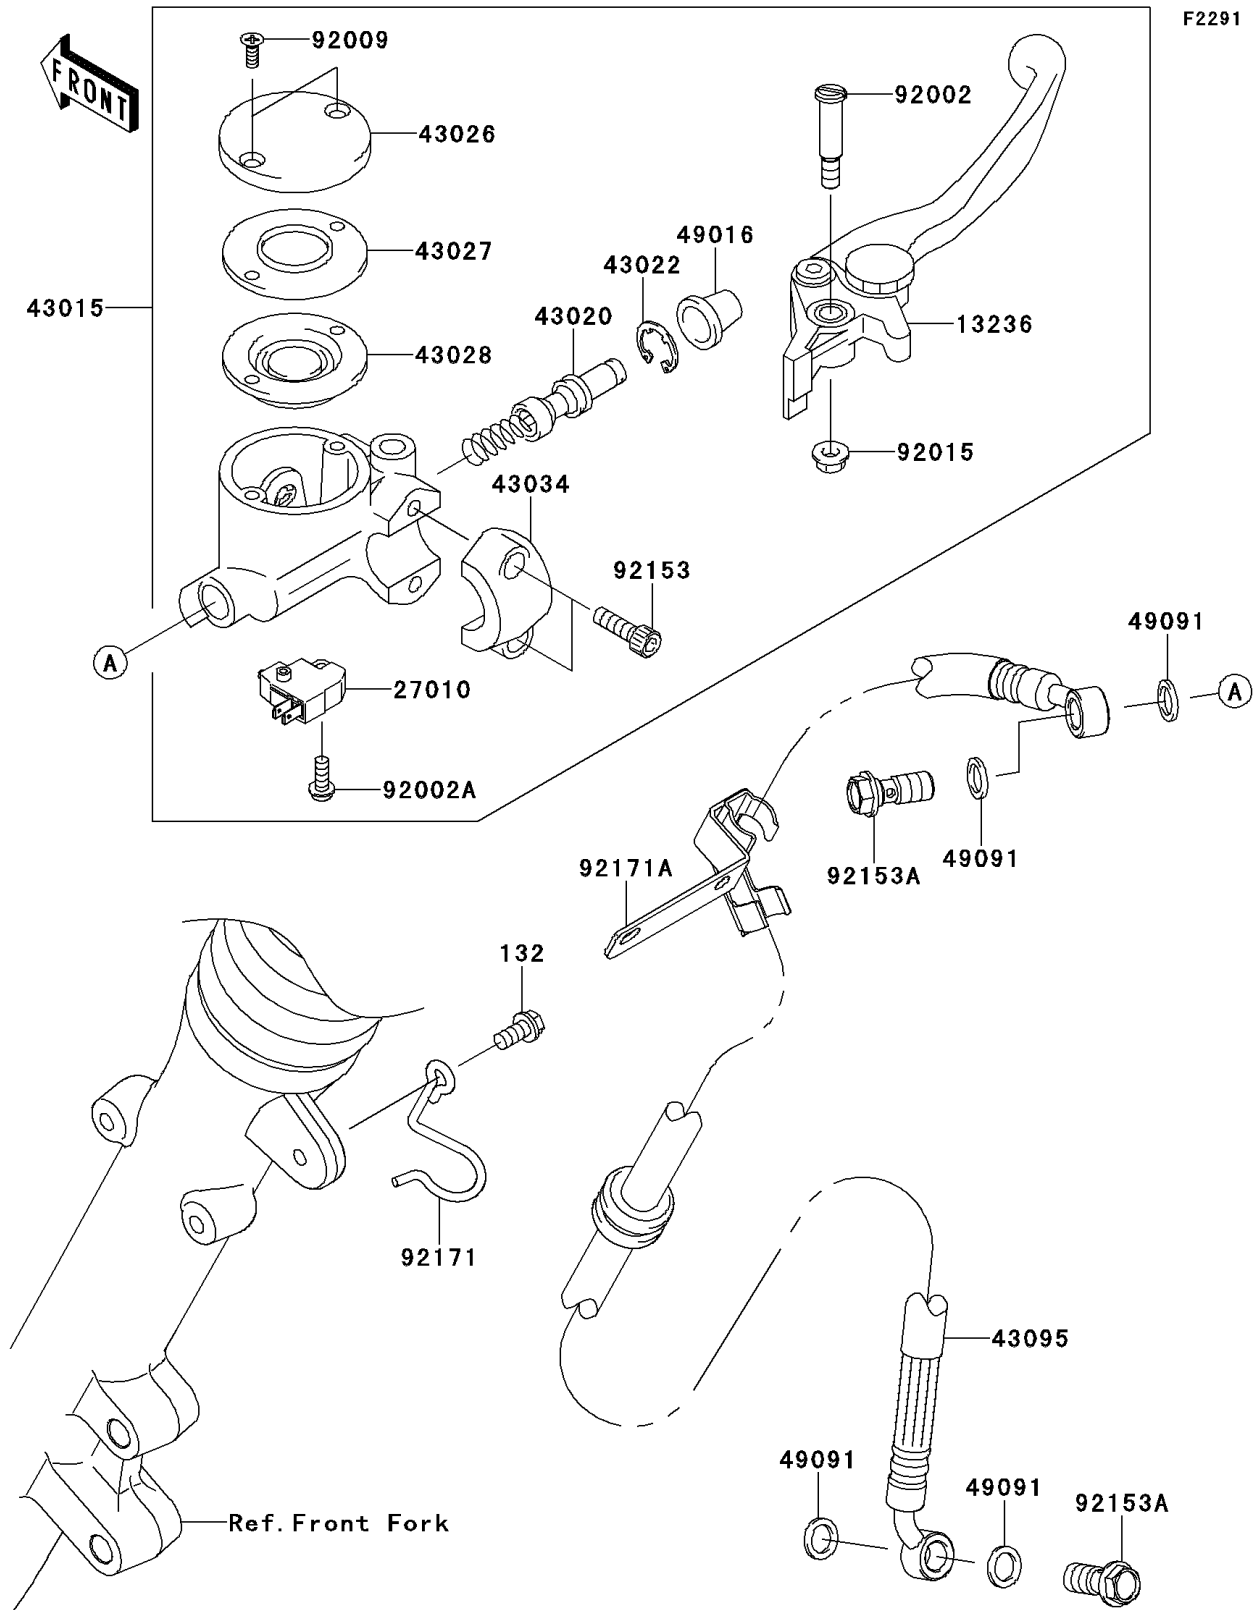

2014 W800 (European)

PARTS DIAGRAM

Front Master Cylinder

2014 W800 (European)

PARTS LIST

Front Master Cylinder

ITEM NAME

PART NUMBER

QUANTITY
