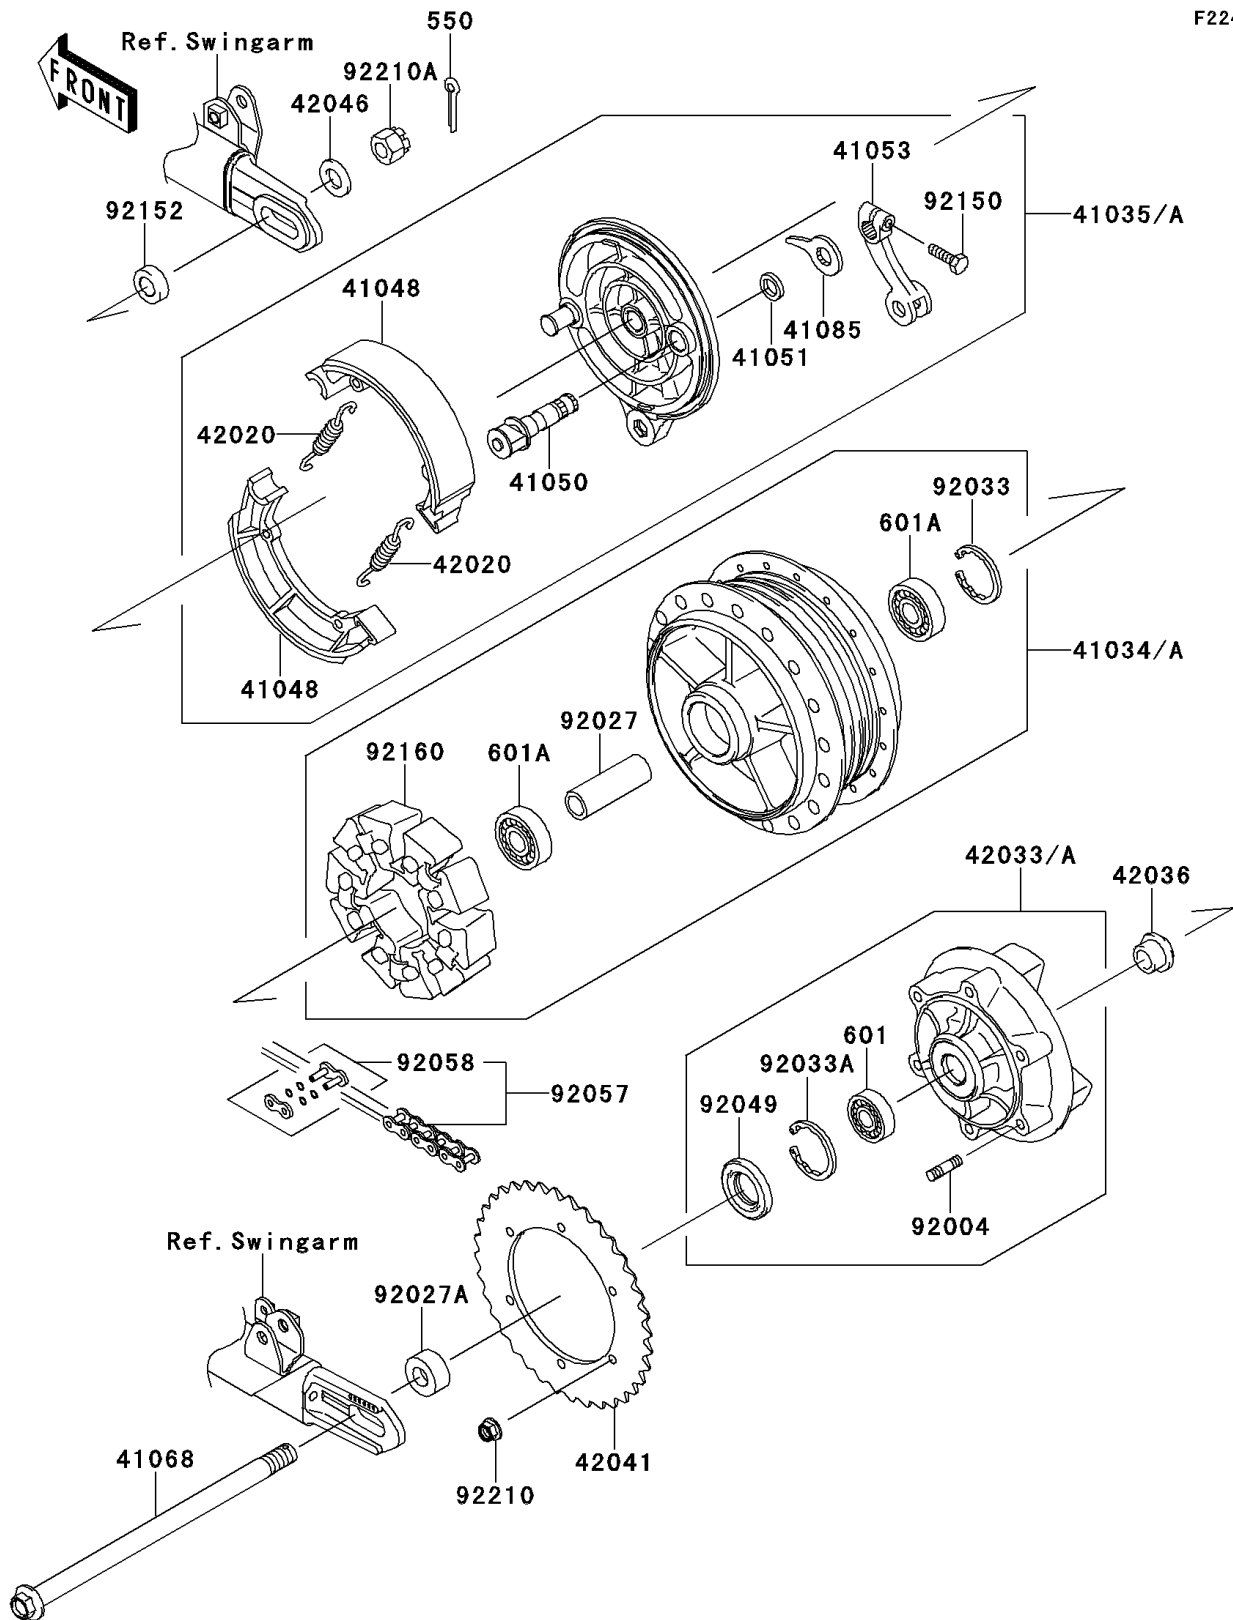

2014 W800 (European)

PARTS DIAGRAM

Rear Hub

F2240

2014 W800 (European)

PARTS LIST

Rear Hub

ITEM NAME

PART NUMBER

QUANTITY
