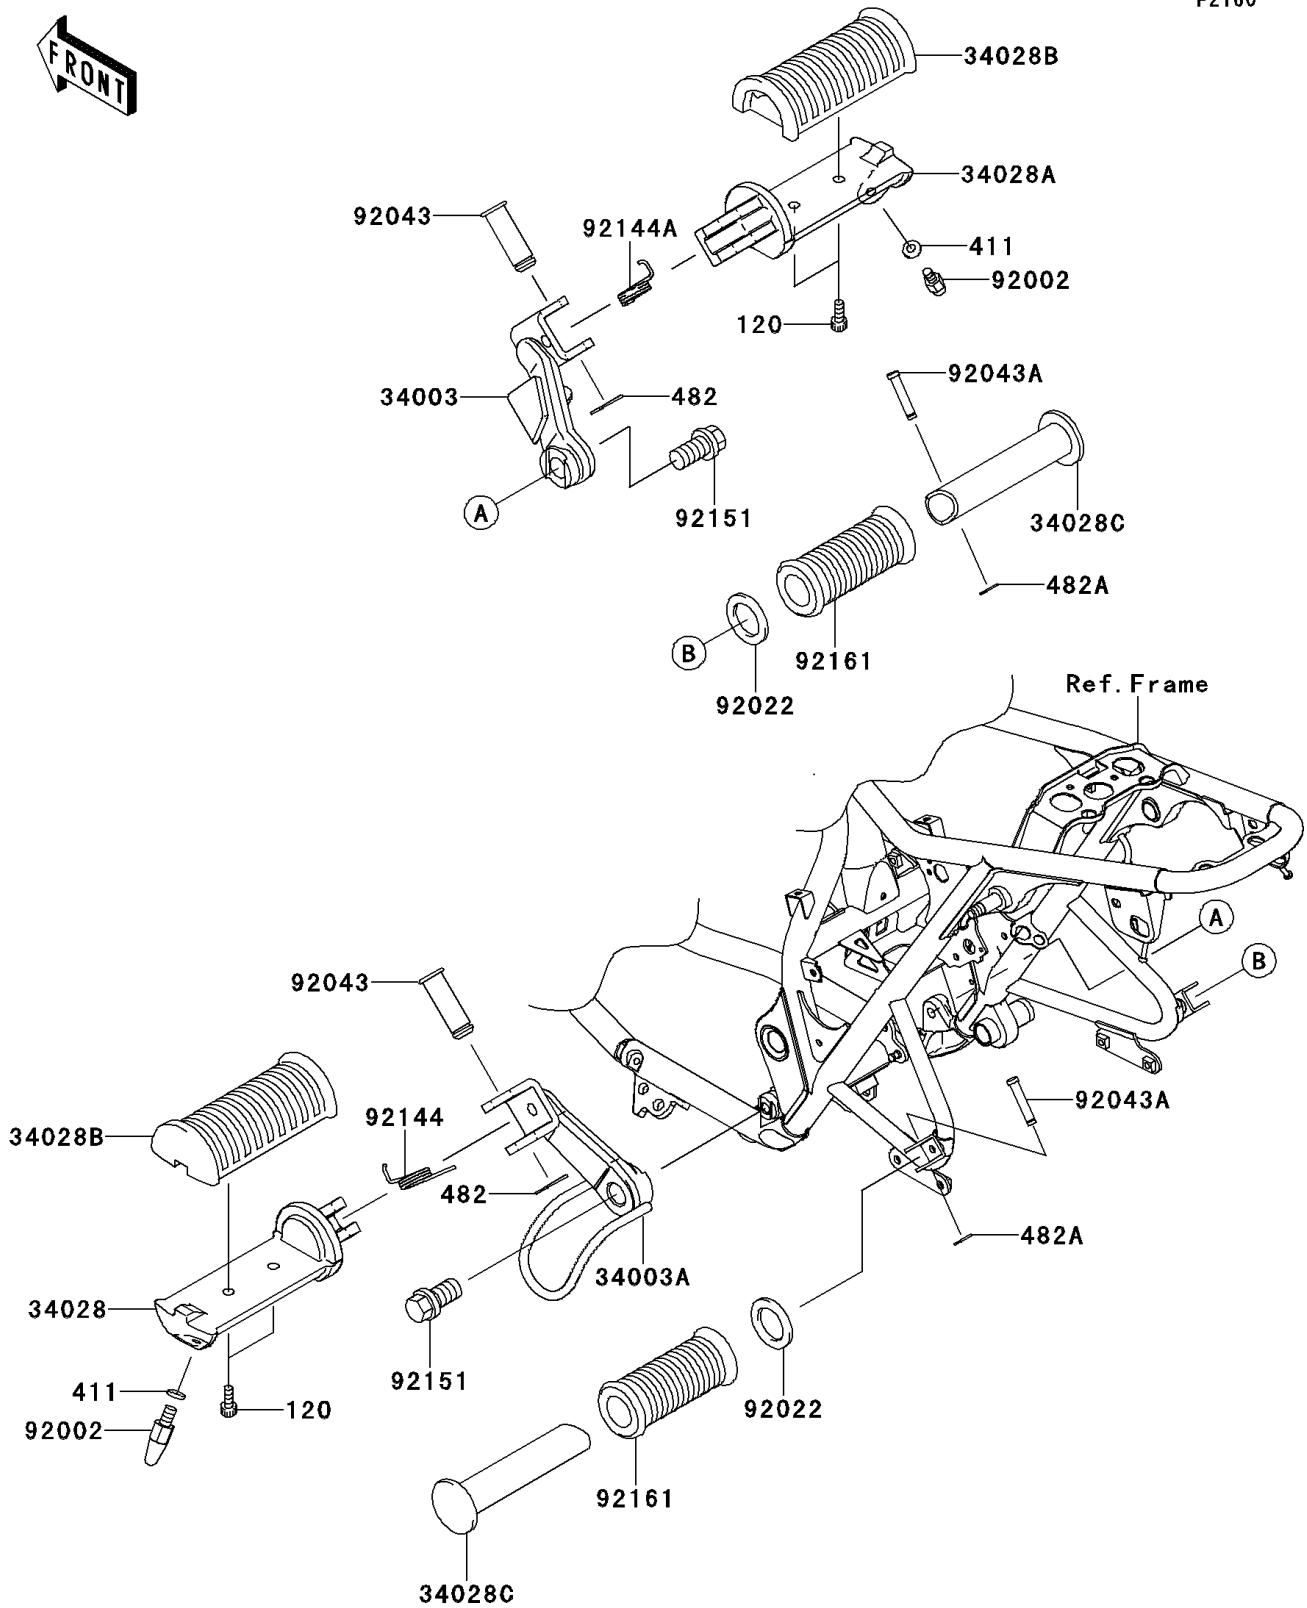

2014 W800 (European)

PARTS DIAGRAM

Footrests

F2160

2014 W800 (European)

PARTS LIST

Footrests

ITEM NAME

PART NUMBER

QUANTITY
