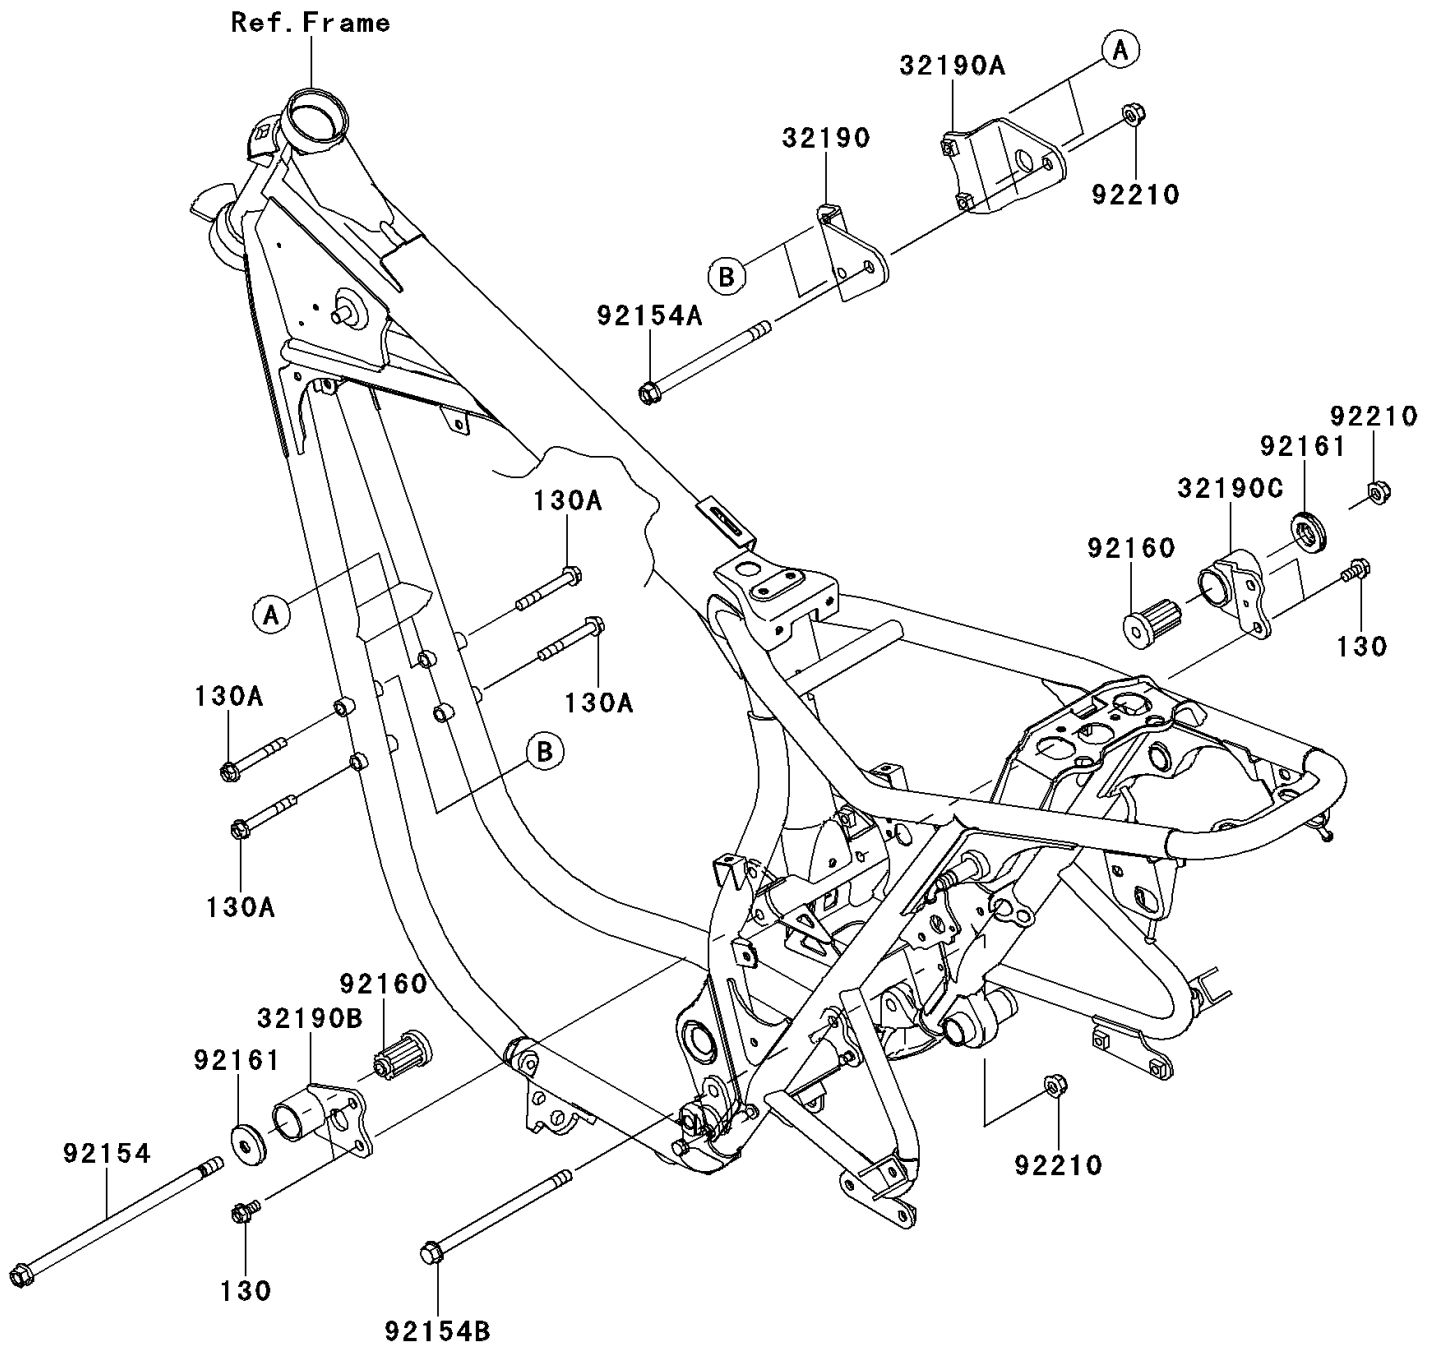

2014 W800 (European)

PARTS DIAGRAM

Engine Mount

F2122

2014 W800 (European)

PARTS LIST

Engine Mount

ITEM NAME	PART NUMBER	QUANTITY
-----------	-------------	----------
