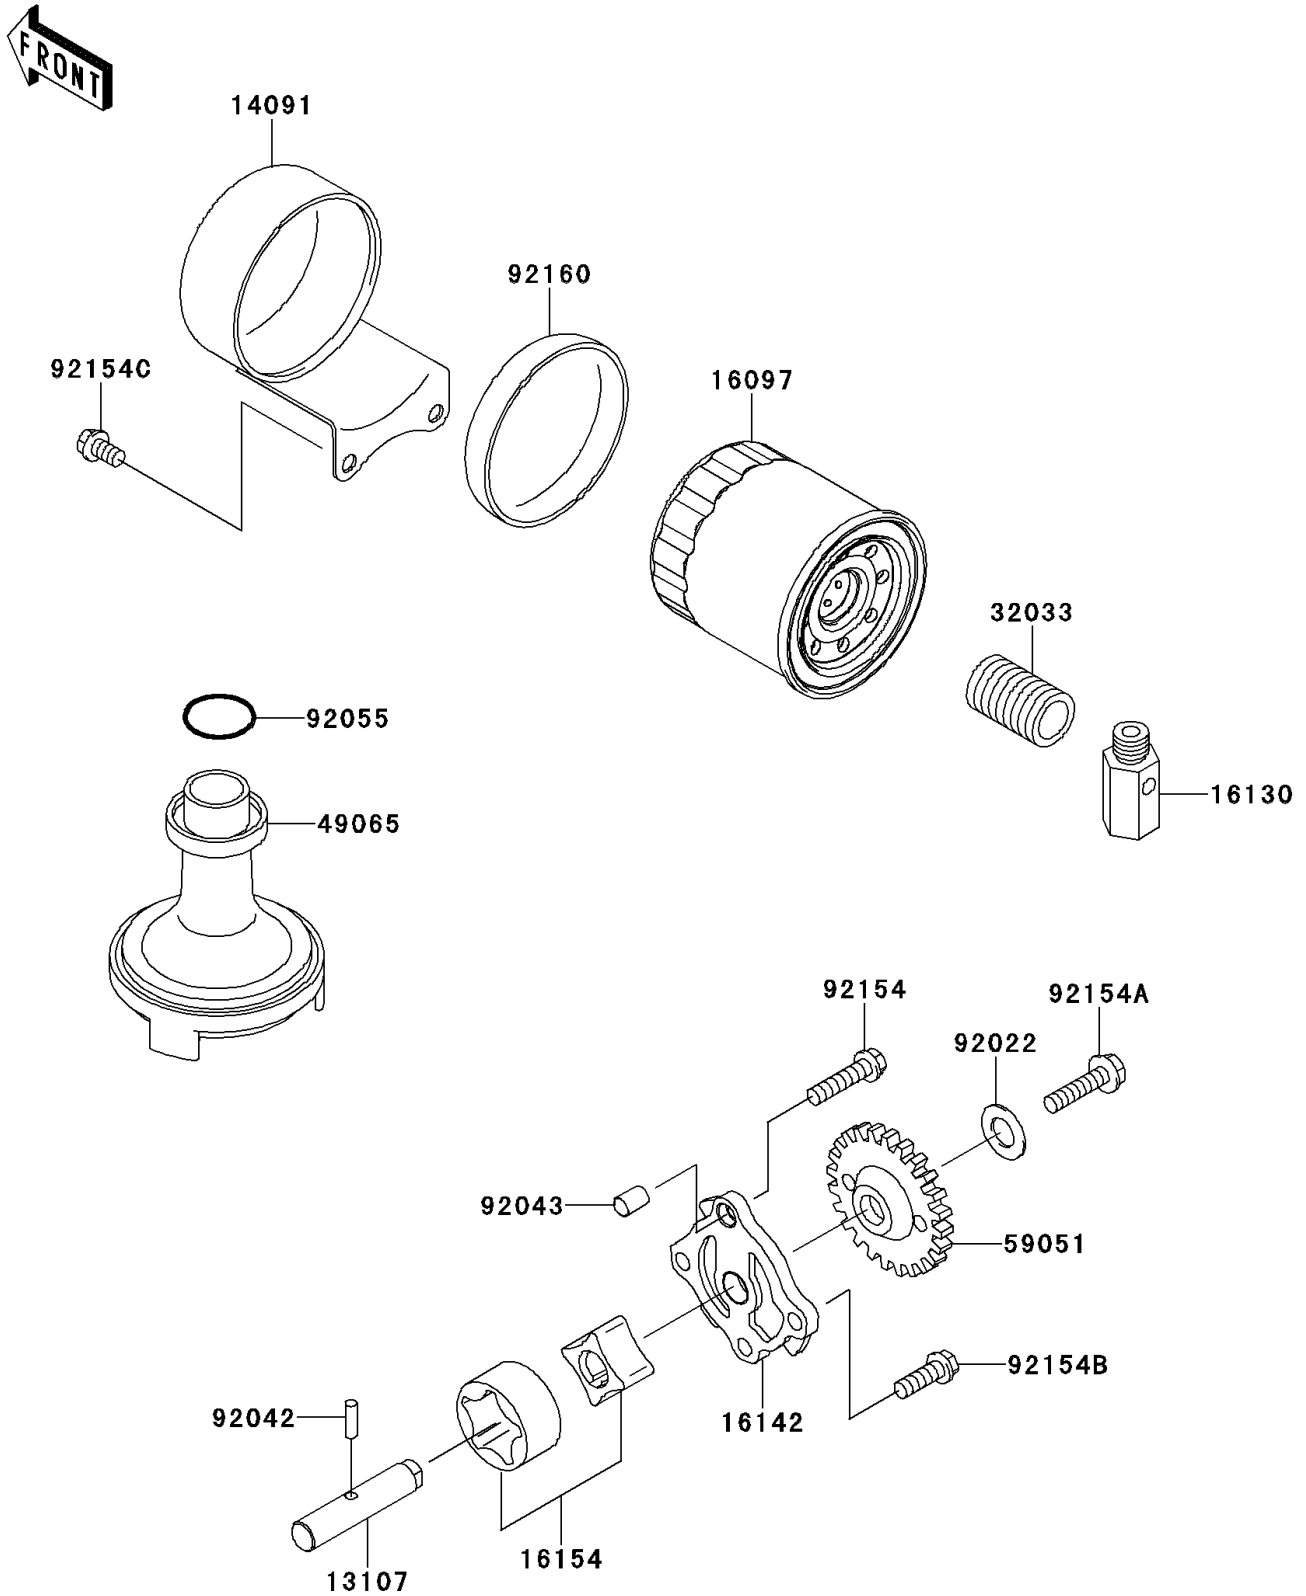

2014 W800 (European)

PARTS DIAGRAM

Oil Pump

E1710

2014 W800 (European)

PARTS LIST

Oil Pump

ITEM NAME

PART NUMBER

QUANTITY
