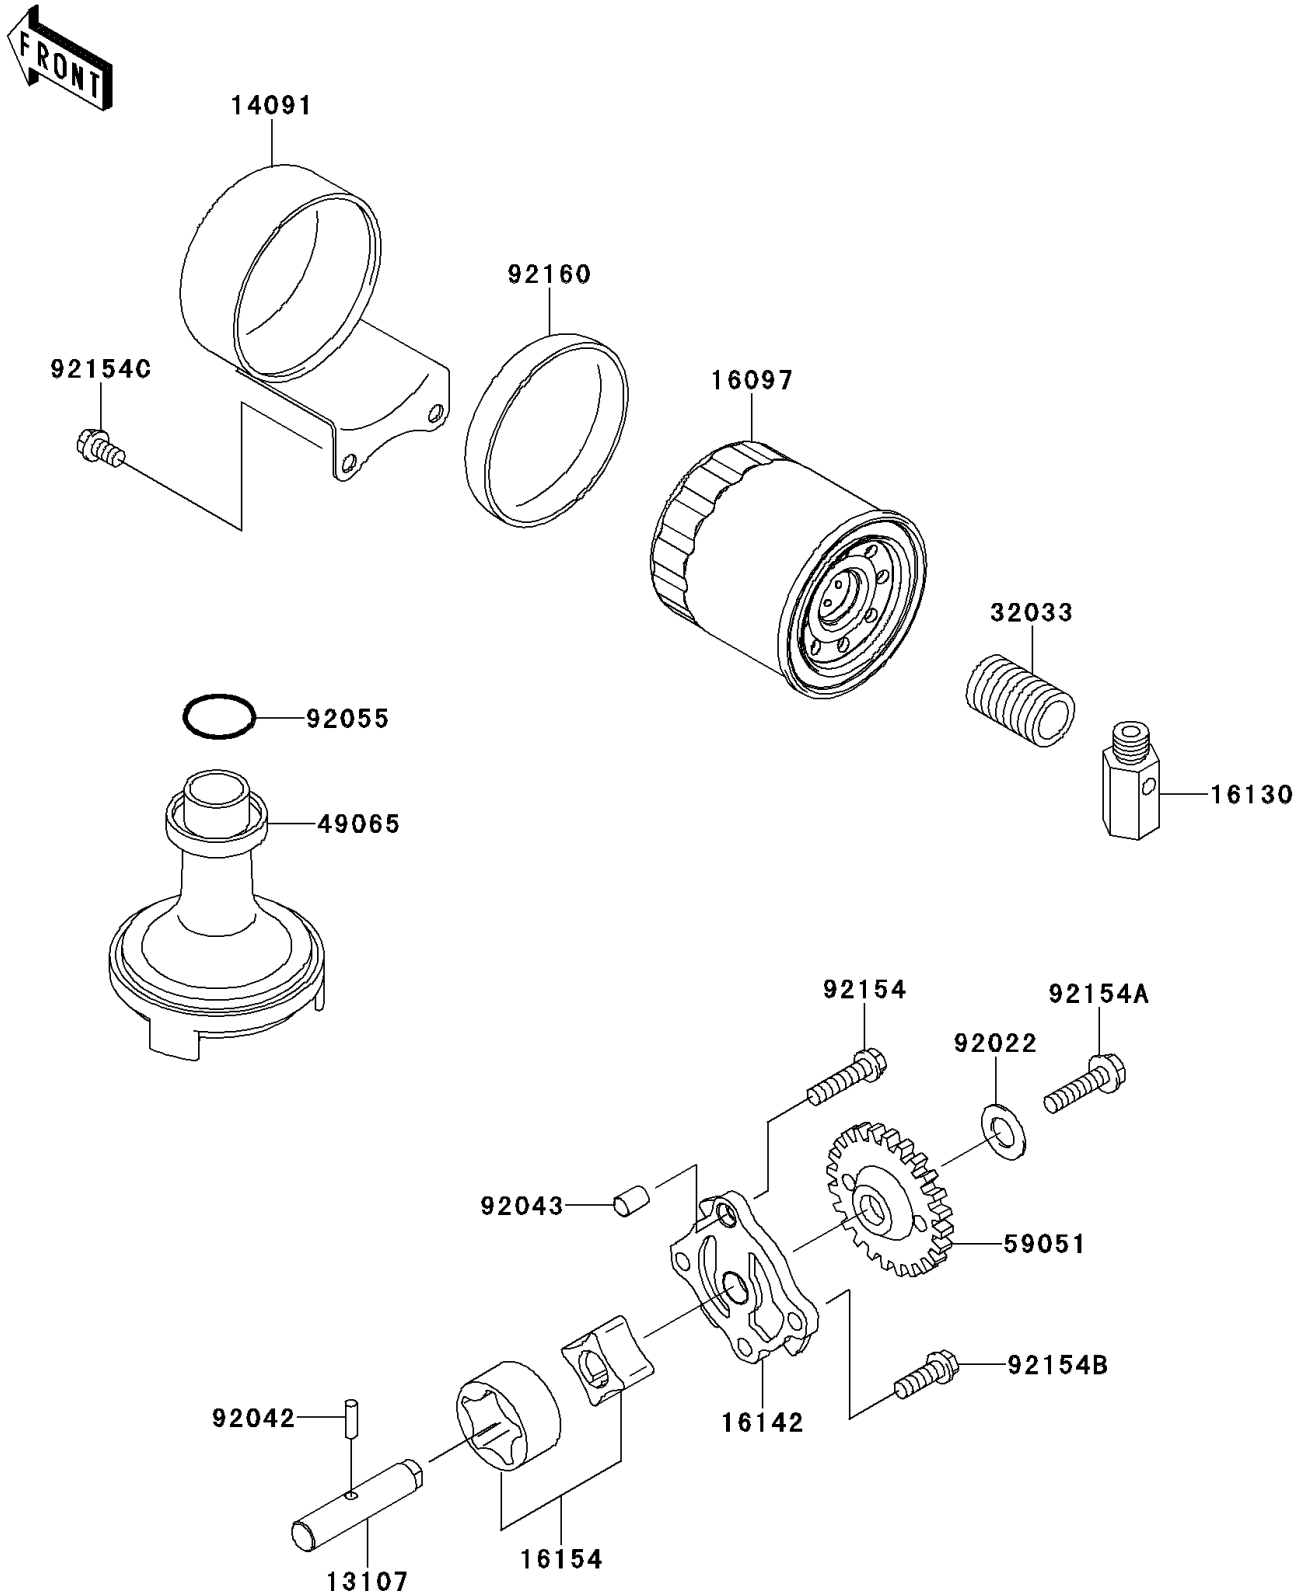

2014 W800 (European)

PARTS DIAGRAM

Oil Pump

E1710

2014 W800 (European)

PARTS LIST

Oil Pump

ITEM NAME

PART NUMBER

QUANTITY
