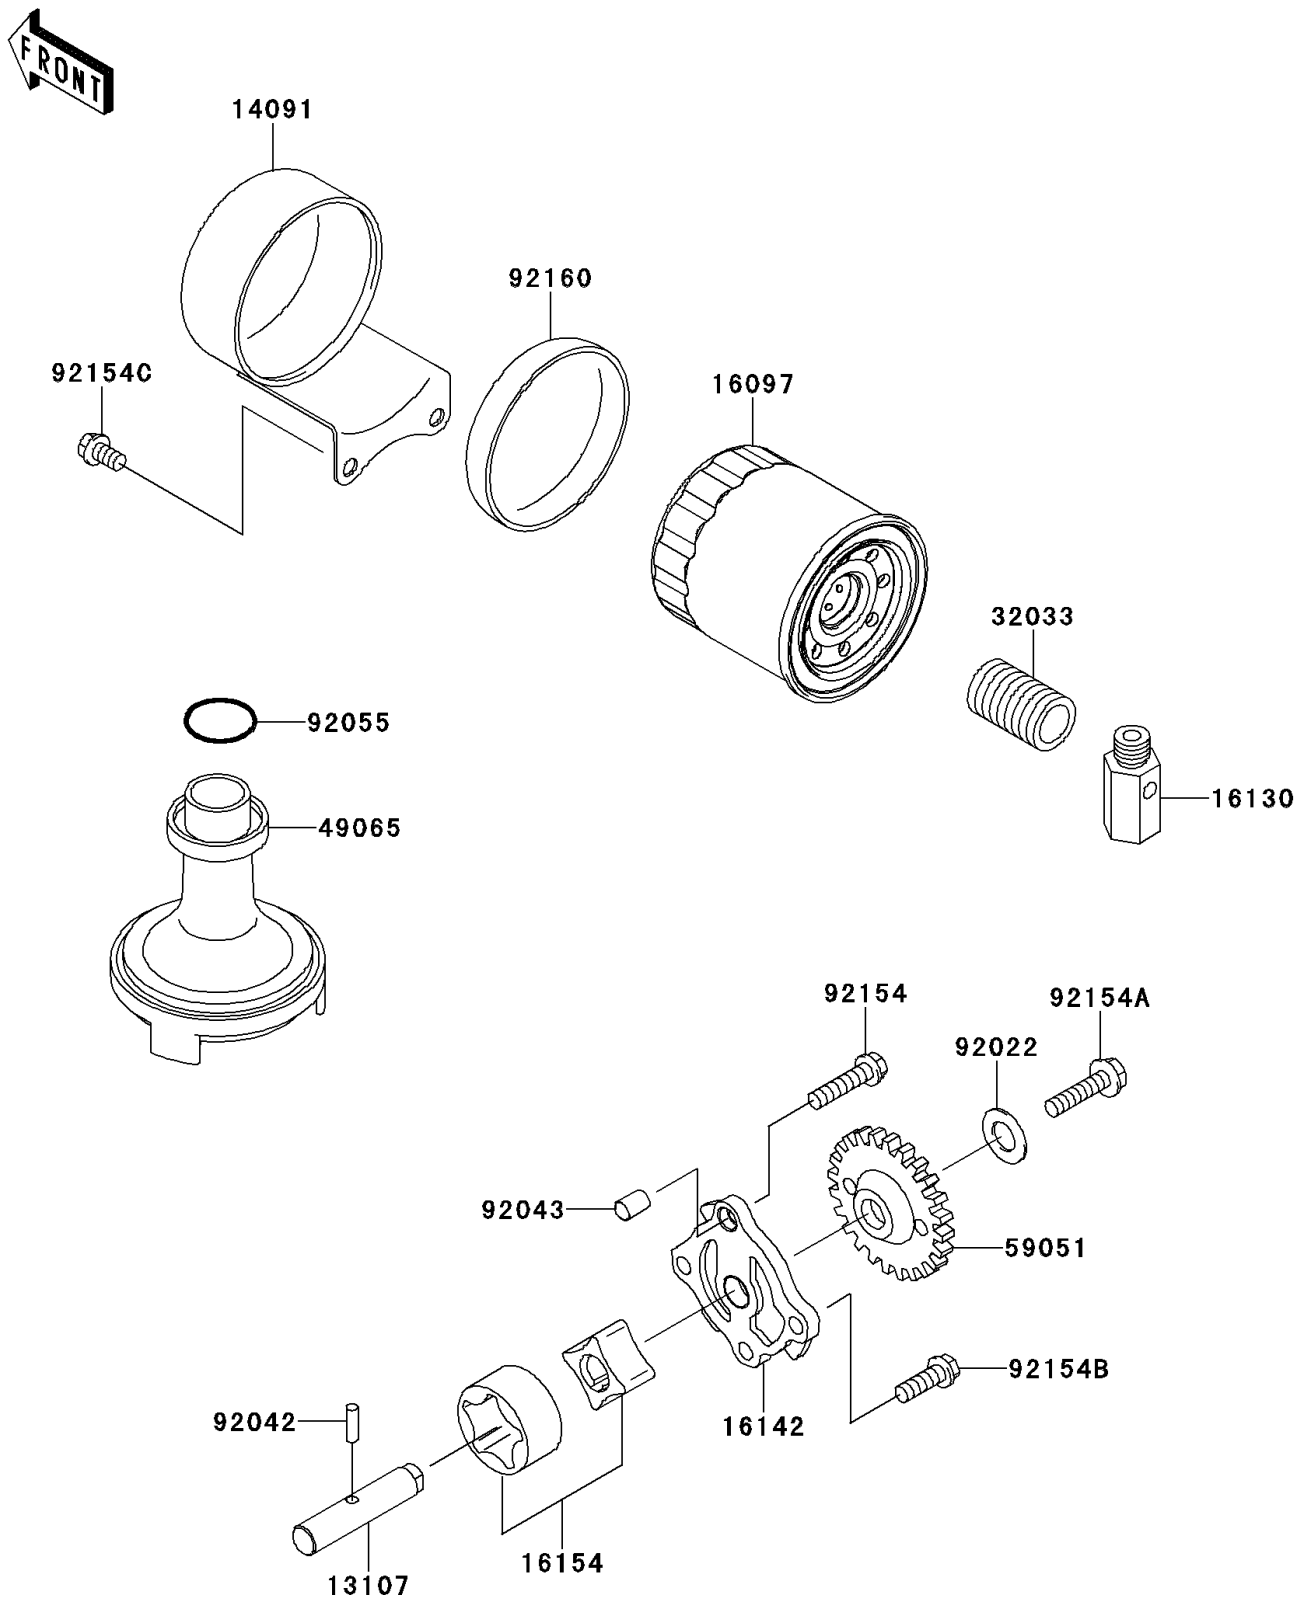

2013 W800 (European)

Kawasaki

Let the Good Times Roll®

PARTS DIAGRAM

Oil Pump

E1710

2013 W800 (European)

PARTS LIST

Oil Pump

ITEM NAME	PART NUMBER	QUANTITY
-----------	-------------	----------
