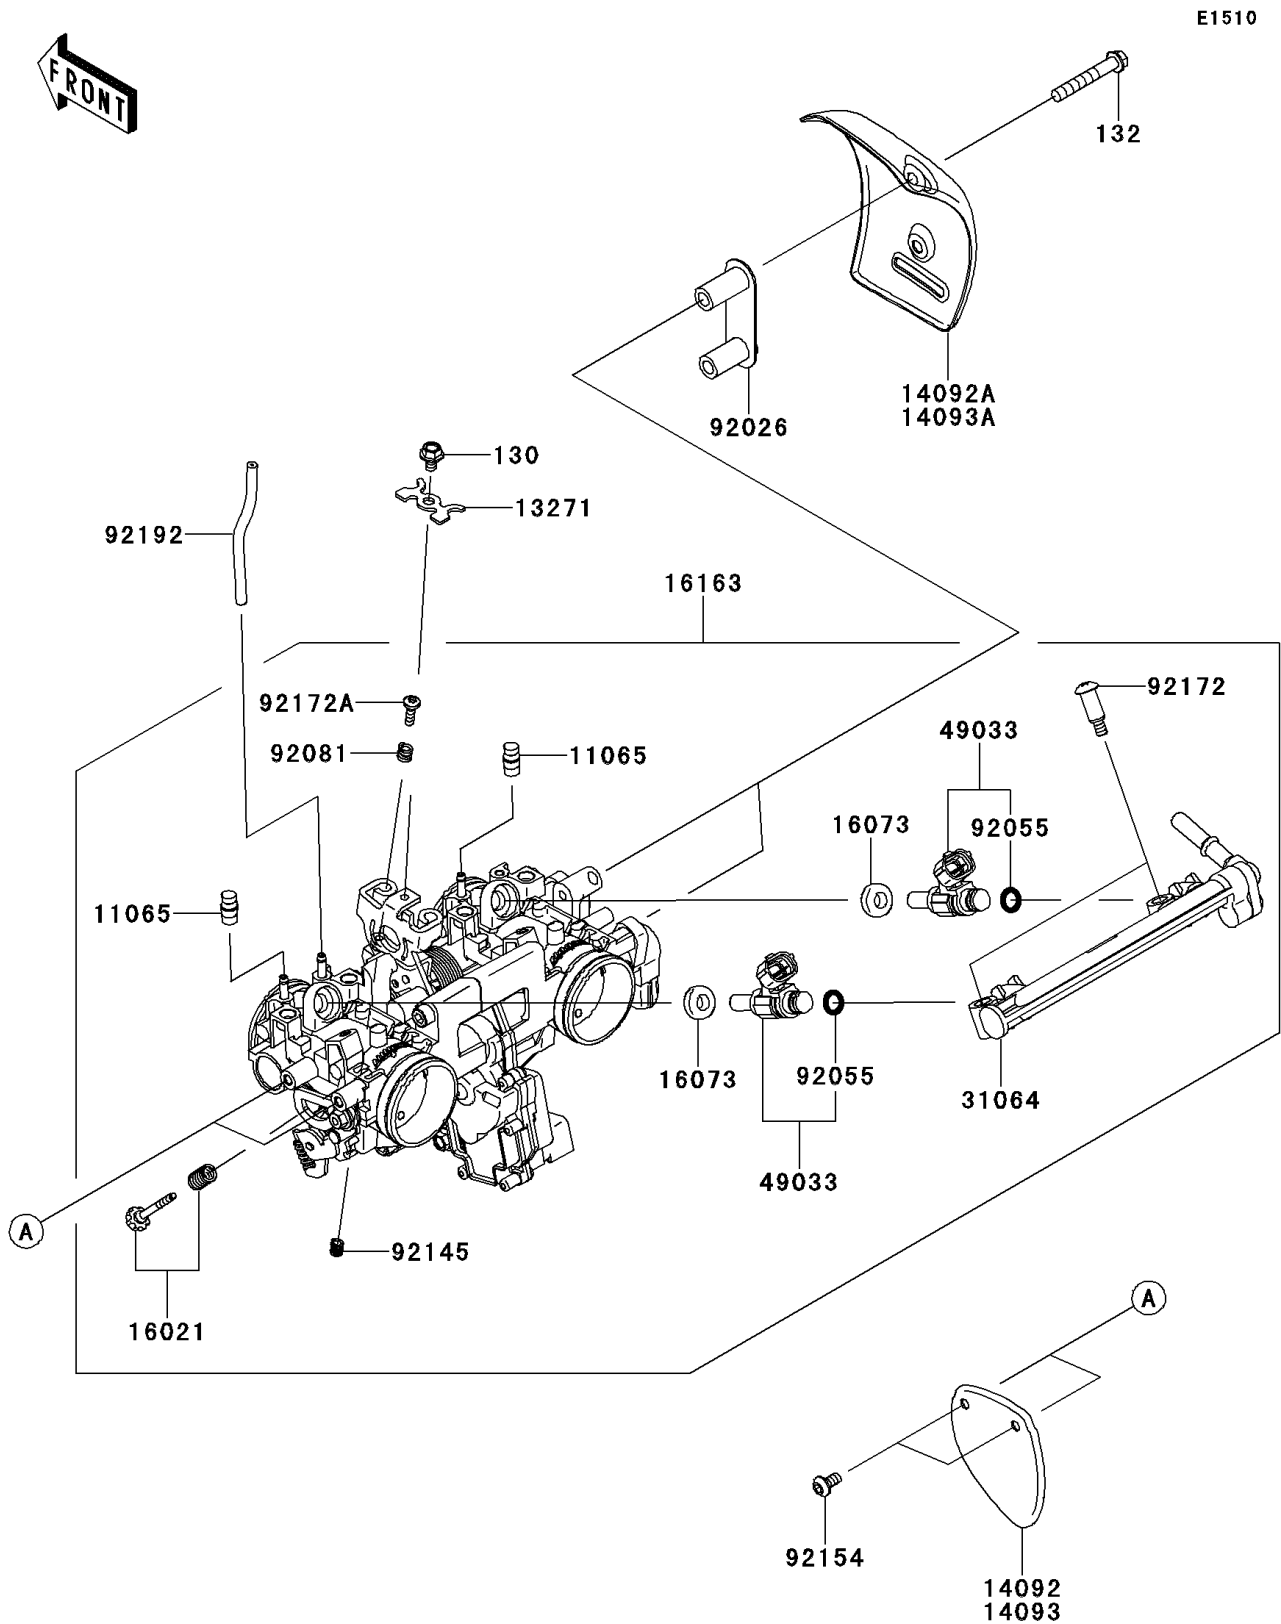

2014 W800 (European)

PARTS DIAGRAM

Throttle

2014 W800 (European)

PARTS LIST

Throttle

ITEM NAME

PART NUMBER

QUANTITY
