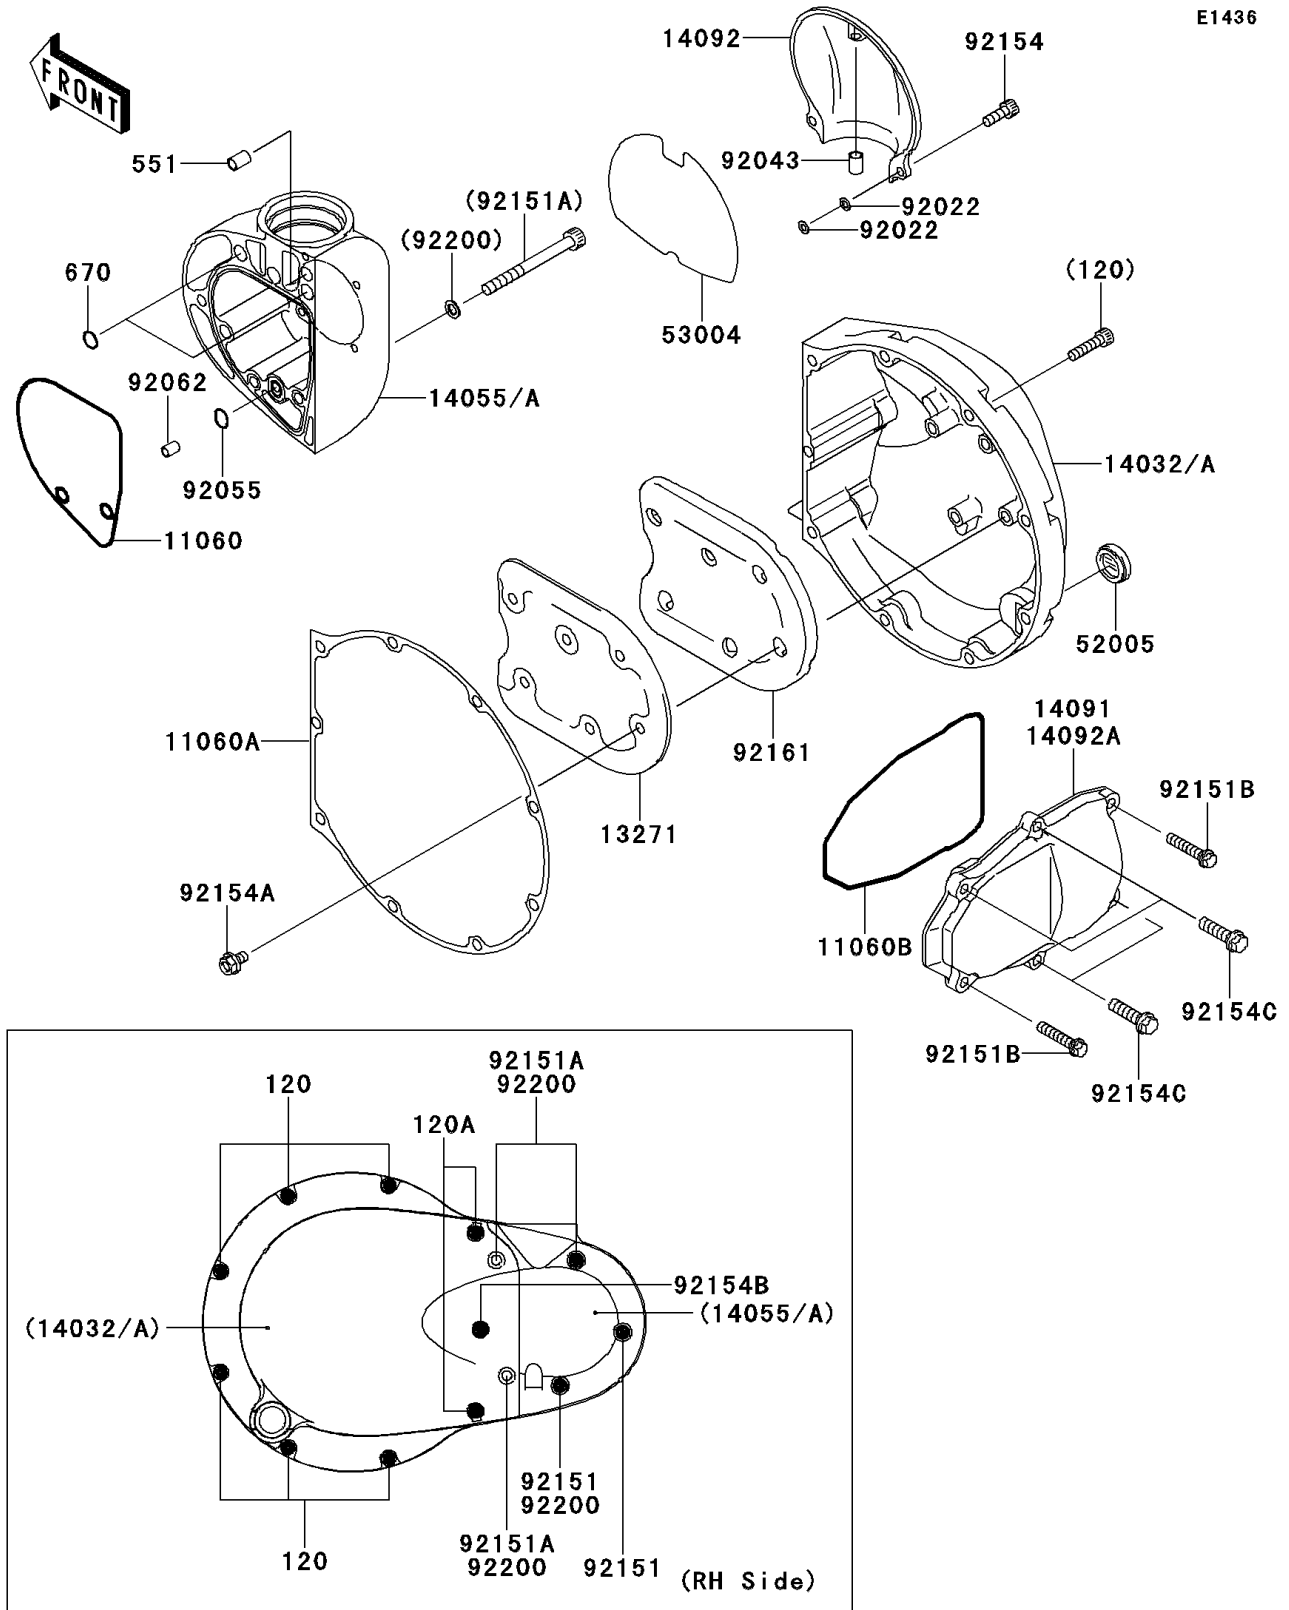

## PARTS DIAGRAM

### Right Engine Cover(s)

# 2014 W800 (European)

## PARTS LIST

Right Engine Cover(s)

**ITEM NAME**

**PART NUMBER**

**QUANTITY**

---