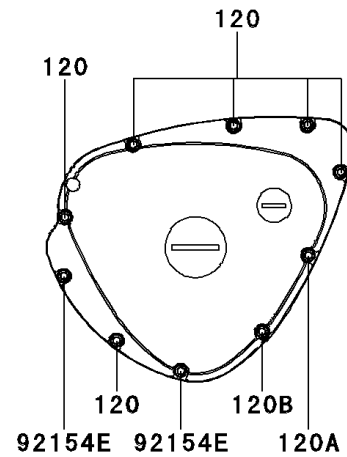

2013 W800 (European)

PARTS DIAGRAM

Left Engine Cover(s)

E1435

(14031/A) (LH Side)

(14026/A) (LH Side)

(14091) (LH Side)

2013 W800 (European)

PARTS LIST

Left Engine Cover(s)

ITEM NAME

PART NUMBER

QUANTITY
