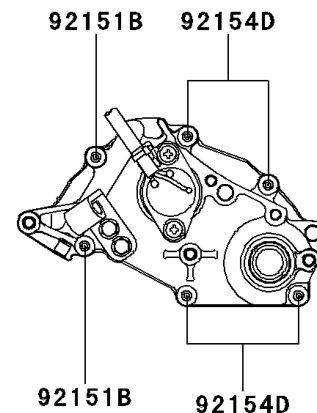

2013 W800 (European)

PARTS DIAGRAM

Left Engine Cover(s)

E1435

(14031/A) (LH Side)

(14026/A) (LH Side)

(14091) (LH Side)

2013 W800 (European)

PARTS LIST

Left Engine Cover(s)

ITEM NAME

PART NUMBER

QUANTITY
