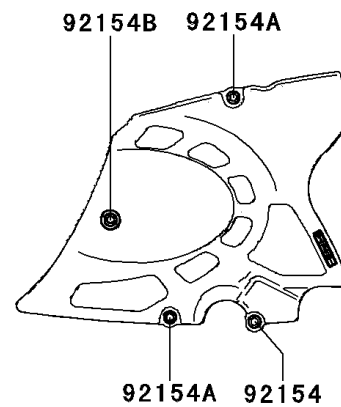

2013 W800 (European)

PARTS DIAGRAM

Left Engine Cover(s)

E1435

(14031/A) (LH Side)

(14026/A) (LH Side)

(14091) (LH Side)

2013 W800 (European)

PARTS LIST

Left Engine Cover(s)

ITEM NAME

PART NUMBER

QUANTITY
