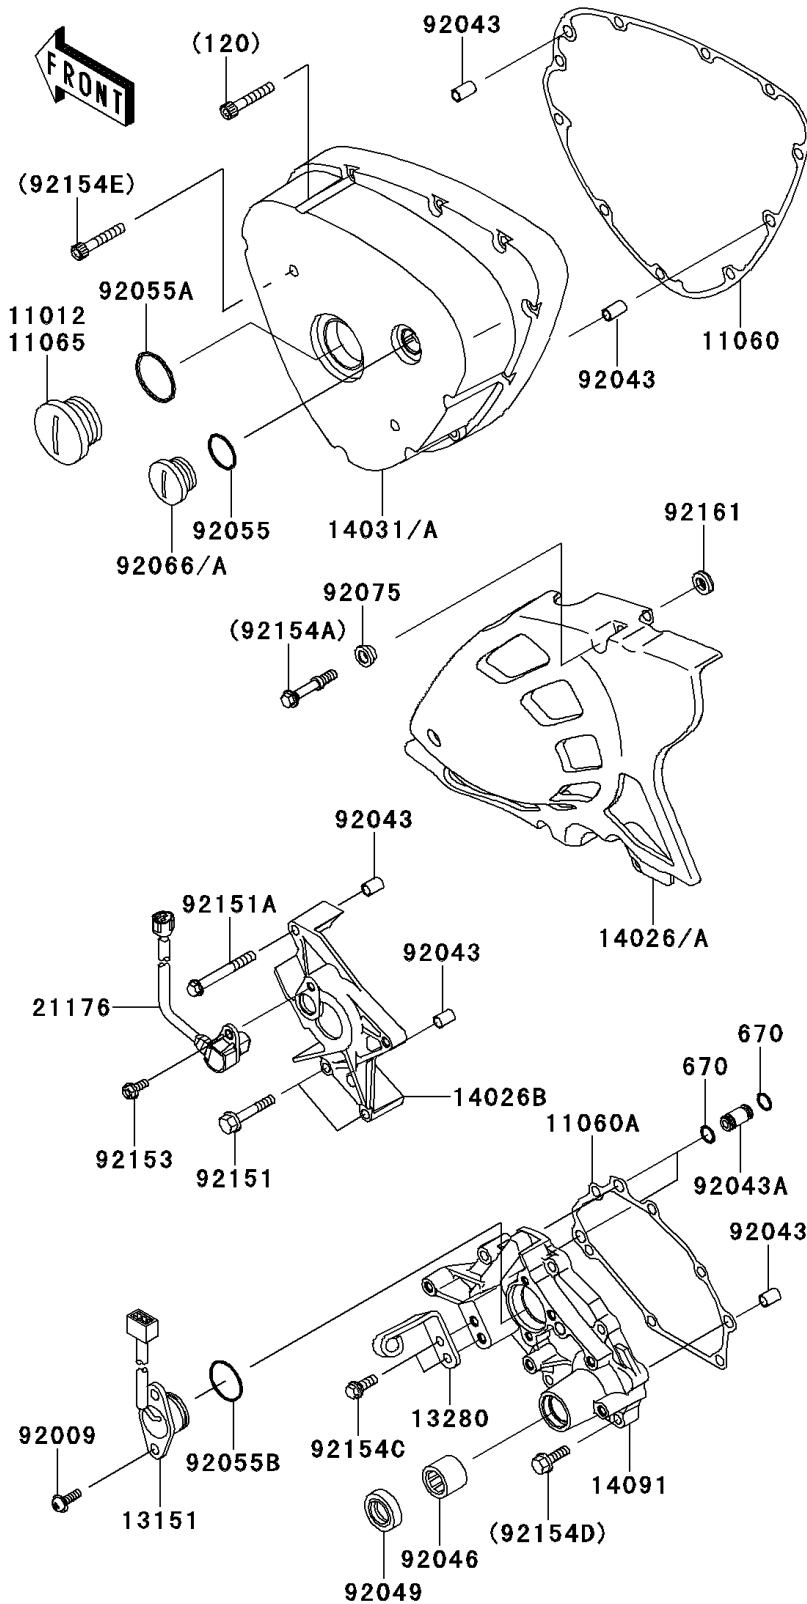

2013 W800 (European)

PARTS DIAGRAM

Left Engine Cover(s)

E1435

(14031/A) (LH Side)

(14026/A) (LH Side)

(14091) (LH Side)

2013 W800 (European)

PARTS LIST

Left Engine Cover(s)

ITEM NAME

PART NUMBER

QUANTITY
