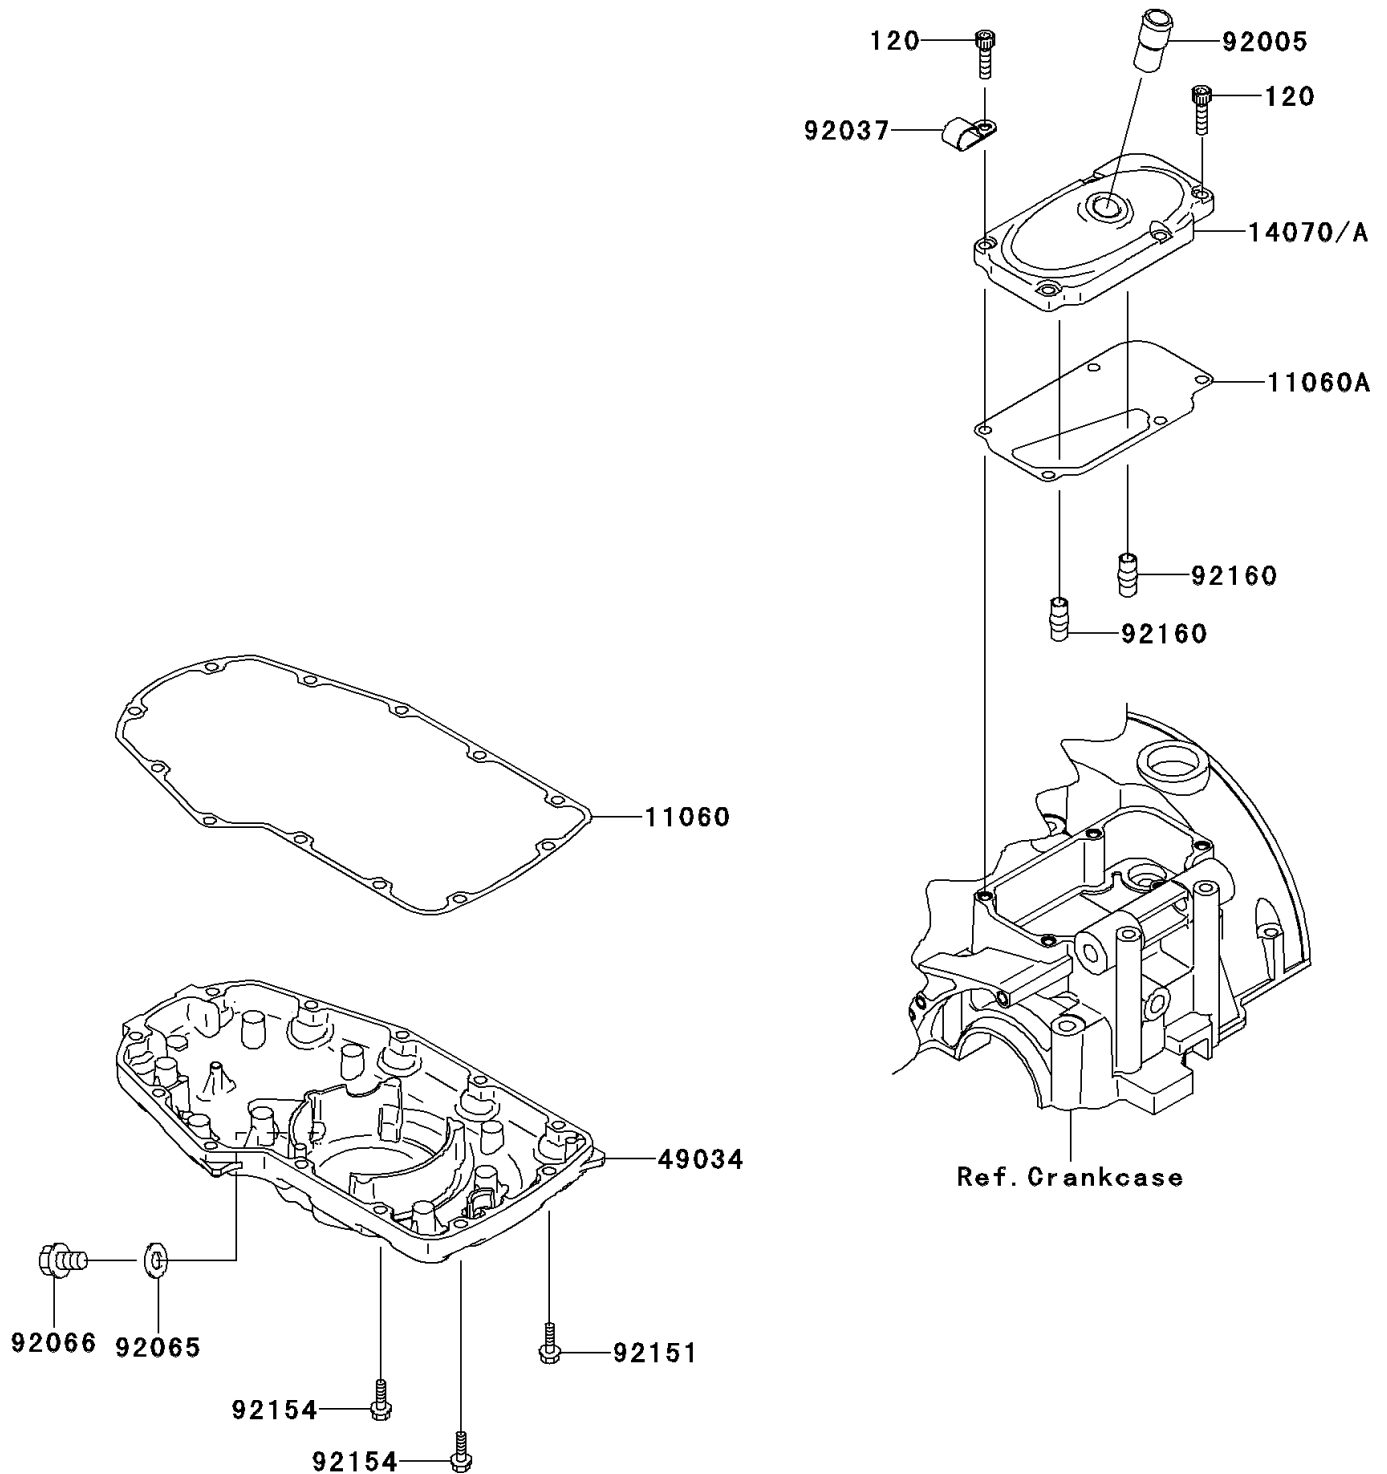

2014 W800 (European)

PARTS DIAGRAM

Breather Cover/Oil Pan

E1432

2014 W800 (European)

PARTS LIST

Breather Cover/Oil Pan

ITEM NAME

PART NUMBER

QUANTITY
