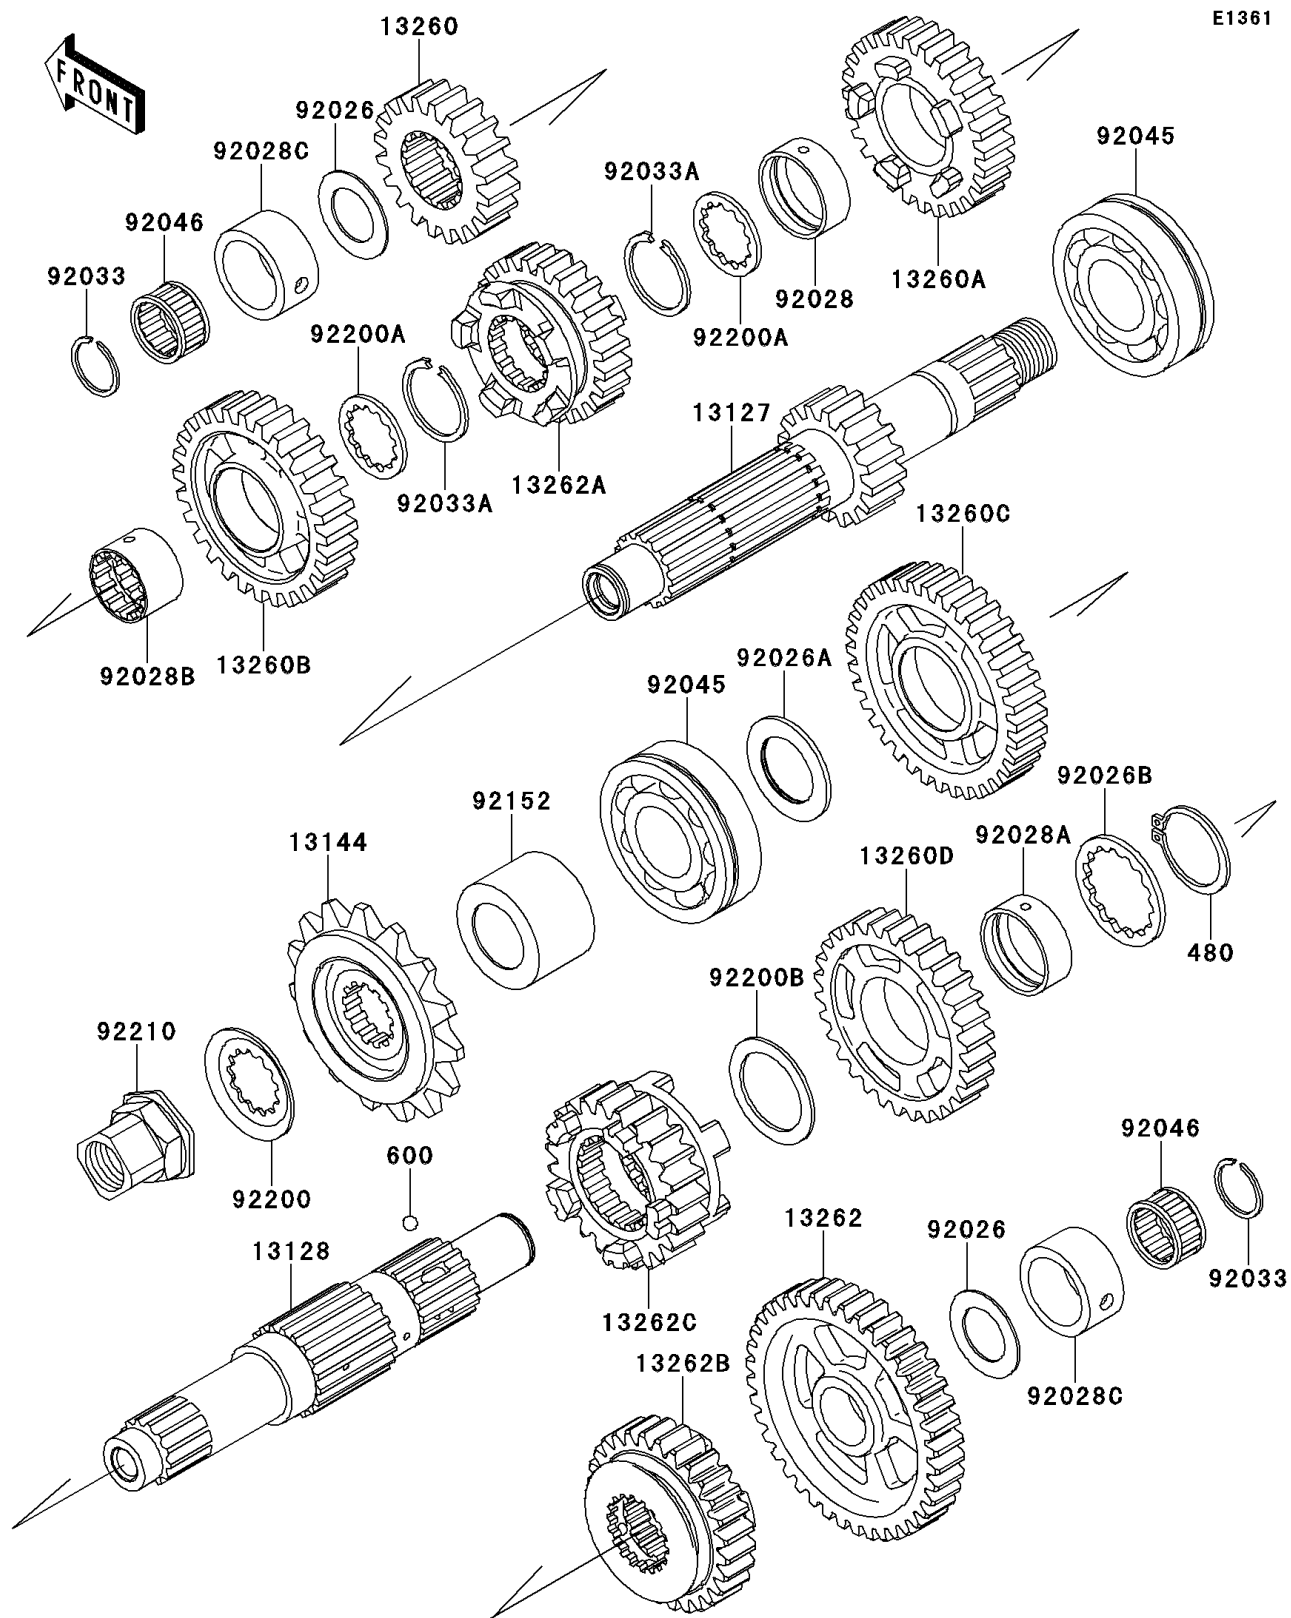

2014 W800 (European)

Kawasaki

Let the Good Times Roll®

PARTS DIAGRAM

Transmission

2014 W800 (European)

PARTS LIST

Transmission

ITEM NAME

PART NUMBER

QUANTITY
