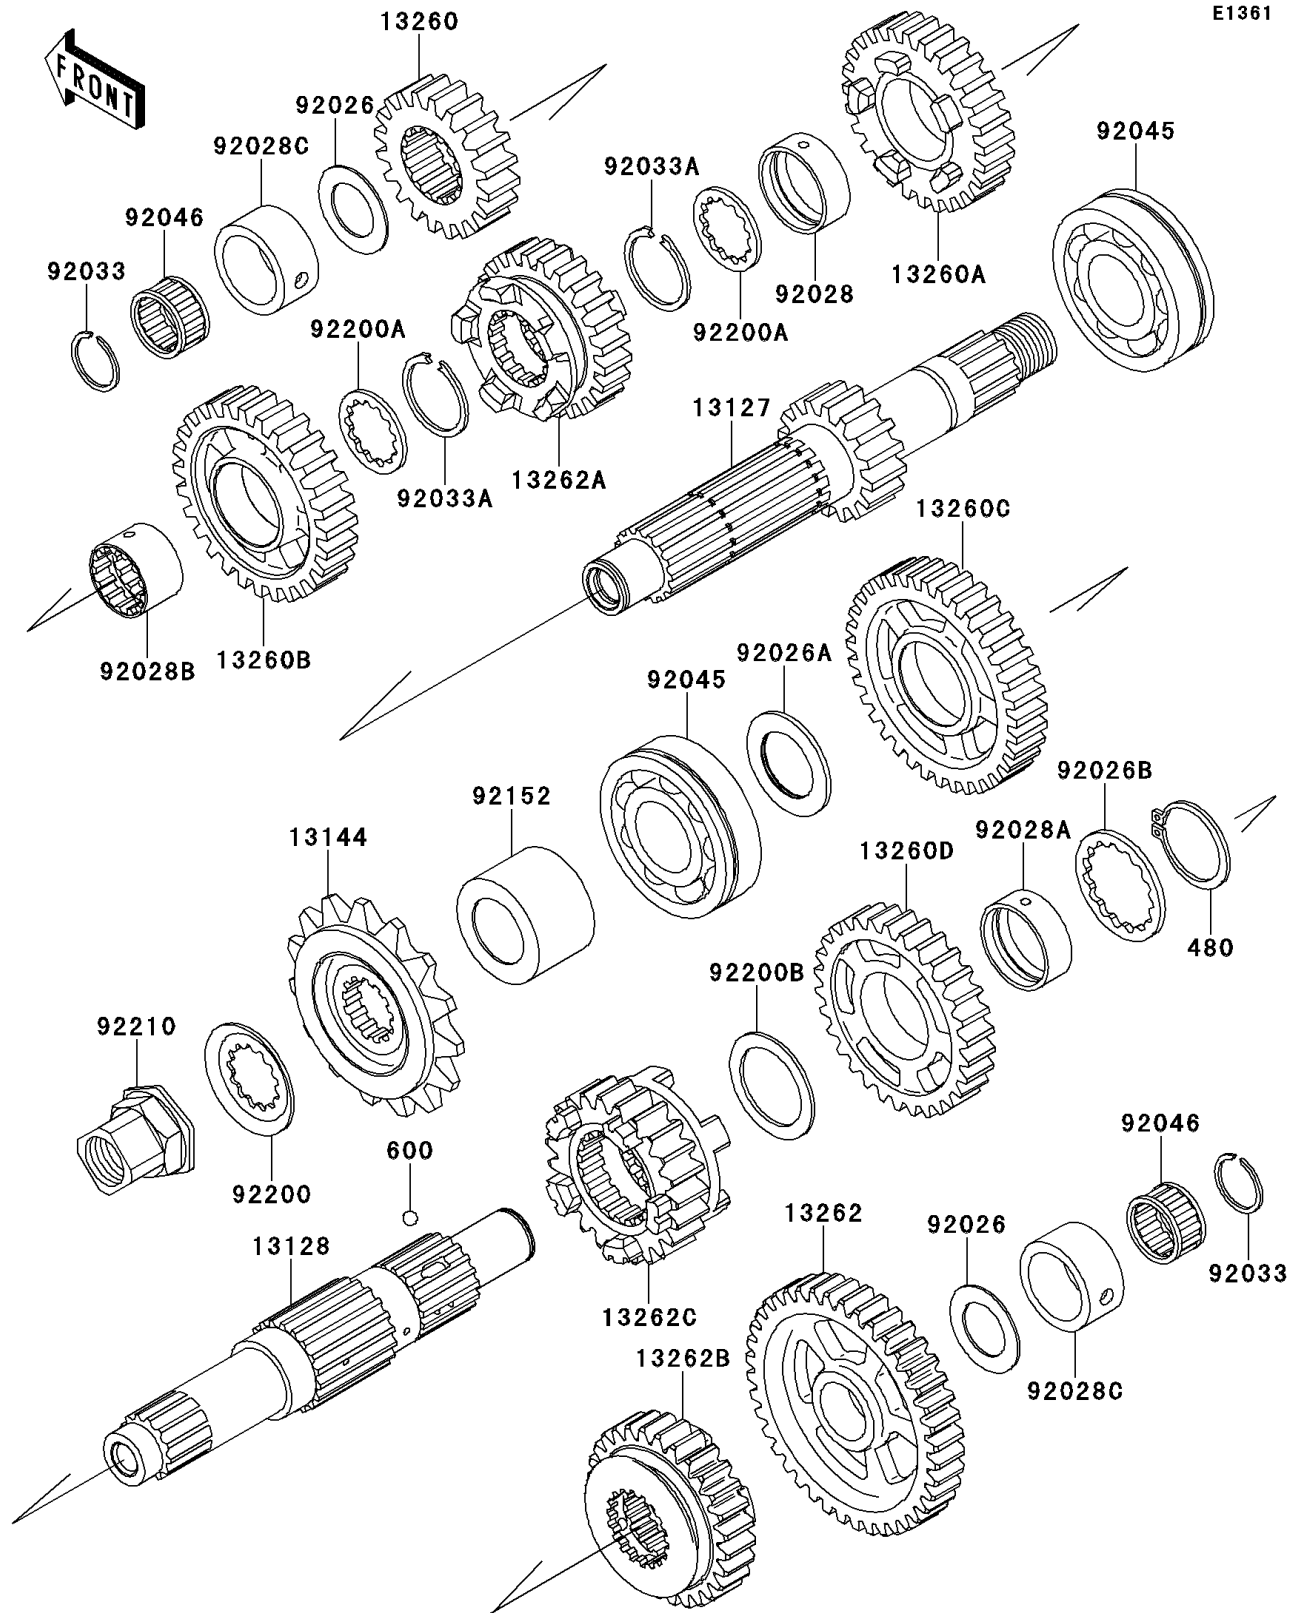

2013 W800 (European)

Kawasaki

Let the Good Times Roll®

PARTS DIAGRAM

Transmission

2013 W800 (European)

PARTS LIST

Transmission

ITEM NAME

PART NUMBER

QUANTITY
