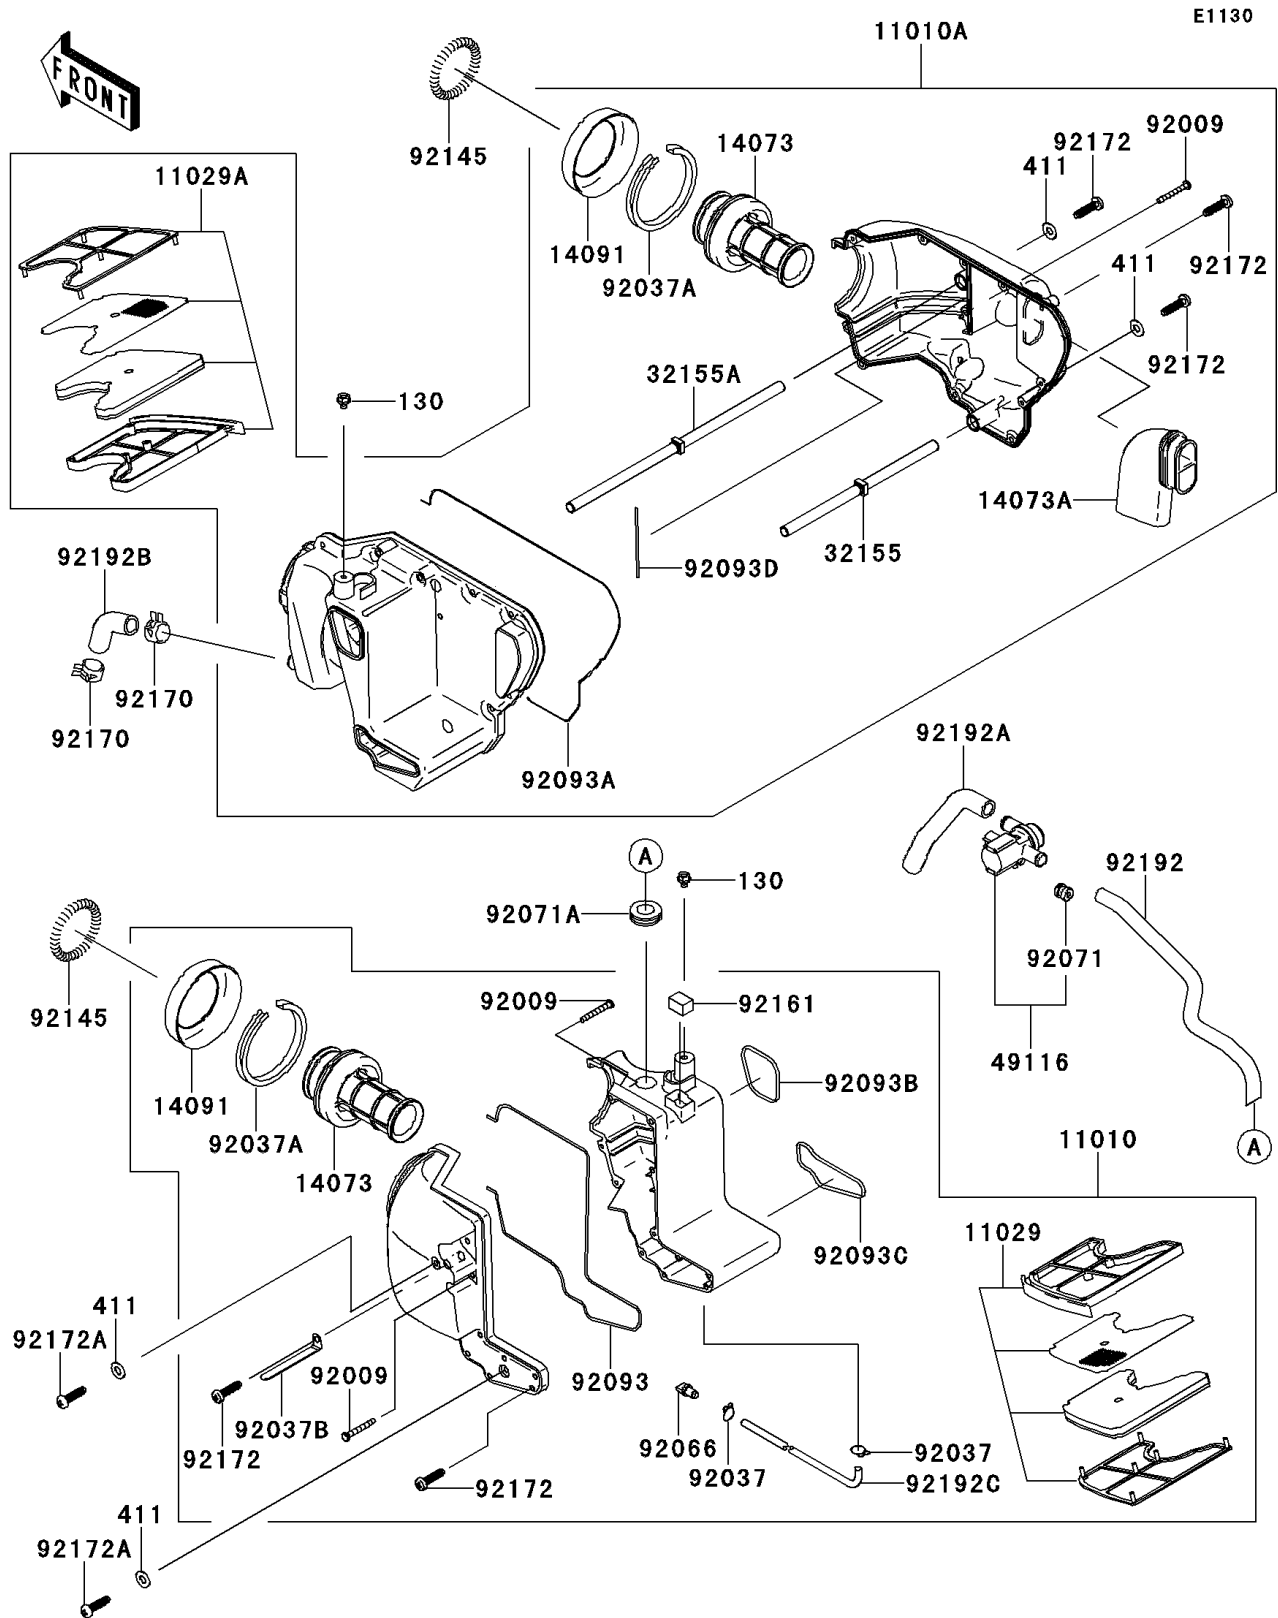

2013 W800 (European)

PARTS DIAGRAM

Air Cleaner

2013 W800 (European)

PARTS LIST

Air Cleaner

ITEM NAME

PART NUMBER

QUANTITY
