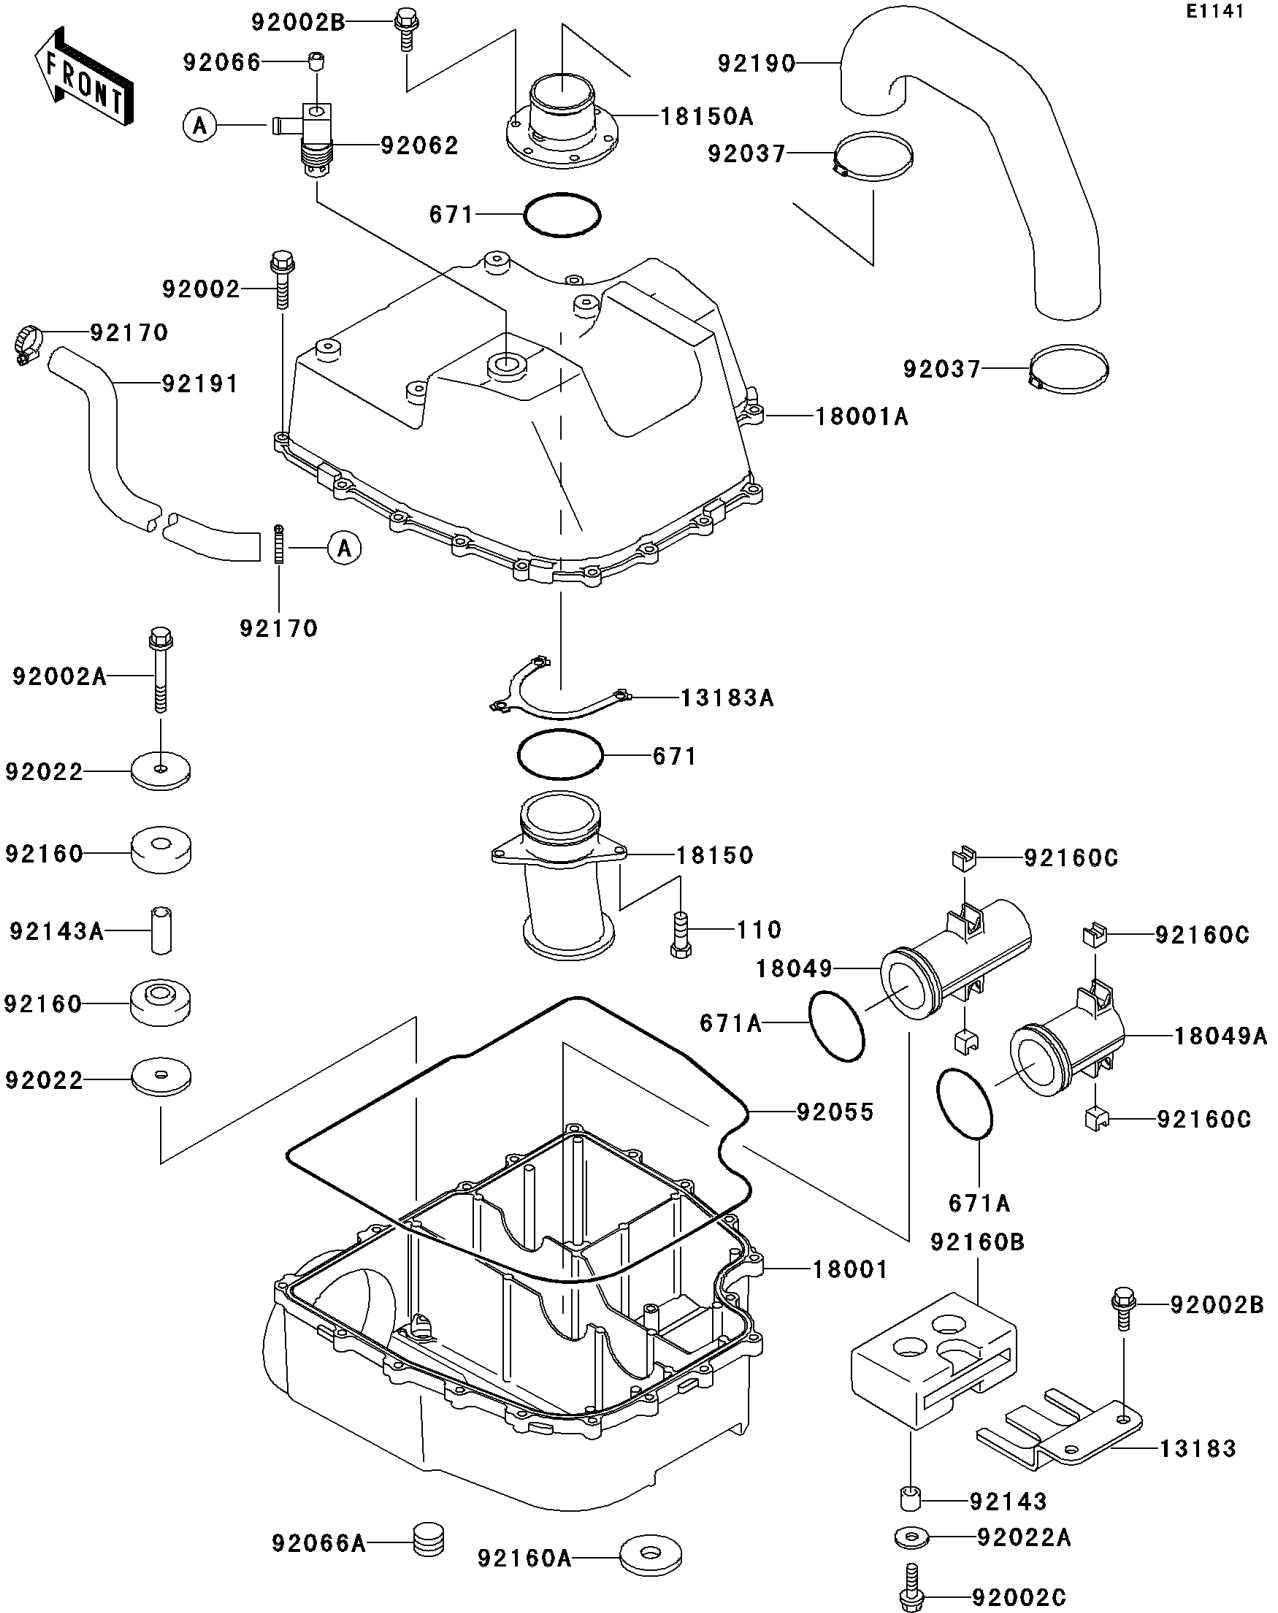

1995 STS

PARTS DIAGRAM

Water Muffler(JT750-B1)

1995 STS

PARTS LIST

Water Muffler(JT750-B1)

ITEM NAME	PART NUMBER	QUANTITY
BOLT,6X20 (Ref # 110)	110R0620	3
O RING,60MM (Ref # 671)	671B2560	2
O RING,WATER-MUFFLER (Ref # 671A)	671C2550	2
PLATE (Ref # 13183)	13183-3760	1
PLATE (Ref # 13183A)	13183-3818	1
MUFFLER,WATER BOX,LWR (Ref # 18001)	18001-3755	1
MUFFLER,WATER BOX,UPP (Ref # 18001A)	18001-3769	1
PIPE-EXHAUST,L=120 (Ref # 18049)	18049-3734	1
PIPE-EXHAUST,L=77.5 (Ref # 18049A)	18049-3735	1
PIPE-MUFFLER,WATER (Ref # 18150)	18150-3701	1
PIPE-MUFFLER,WATER (Ref # 18150A)	18150-3702	1
BOLT,6X25 (Ref # 92002)	92002-3714	17
BOLT,6X45 (Ref # 92002A)	92002-3717	1
BOLT,6X16 (Ref # 92002B)	92002-3728	8
BOLT,6X20 (Ref # 92002C)	92002-3755	2
WASHER,6.5X32X3 (Ref # 92022)	92022-3749	2
WASHER (Ref # 92022A)	92022-567	2
CLAMP (Ref # 92037)	92037-3009	2
RING-O,WATER MUFFLER (Ref # 92055)	92055-3718	1
NOZZLE,WATER MUFFLER (Ref # 92062)	92062-3708	1
PLUG,OIL LINE,1/8X7 (Ref # 92066)	92066-1227	1
PLUG (Ref # 92066A)	92066-3719	2
COLLAR,7.5X10.5X9 (Ref # 92143)	92143-3714	2
COLLAR,7.5X10.5X24 (Ref # 92143A)	92143-3717	1
DAMPER,FR (Ref # 92160)	92160-3730	2
DAMPER,LWR (Ref # 92160A)	92160-3732	3
DAMPER,RR (Ref # 92160B)	92160-3774	1
DAMPER,WATER-MUFFLER (Ref # 92160C)	92160-3794	4
CLAMP (Ref # 92170)	92170-3718	2

1995 STS

PARTS LIST

Water Muffler(JT750-B1)

ITEM NAME	PART NUMBER	QUANTITY
TUBE,WATER BOX-TAIL PIPE (Ref # 92190)	92190-3880	1
TUBE,MUFFLER-WATER BOX (Ref # 92191)	92191-3723	1