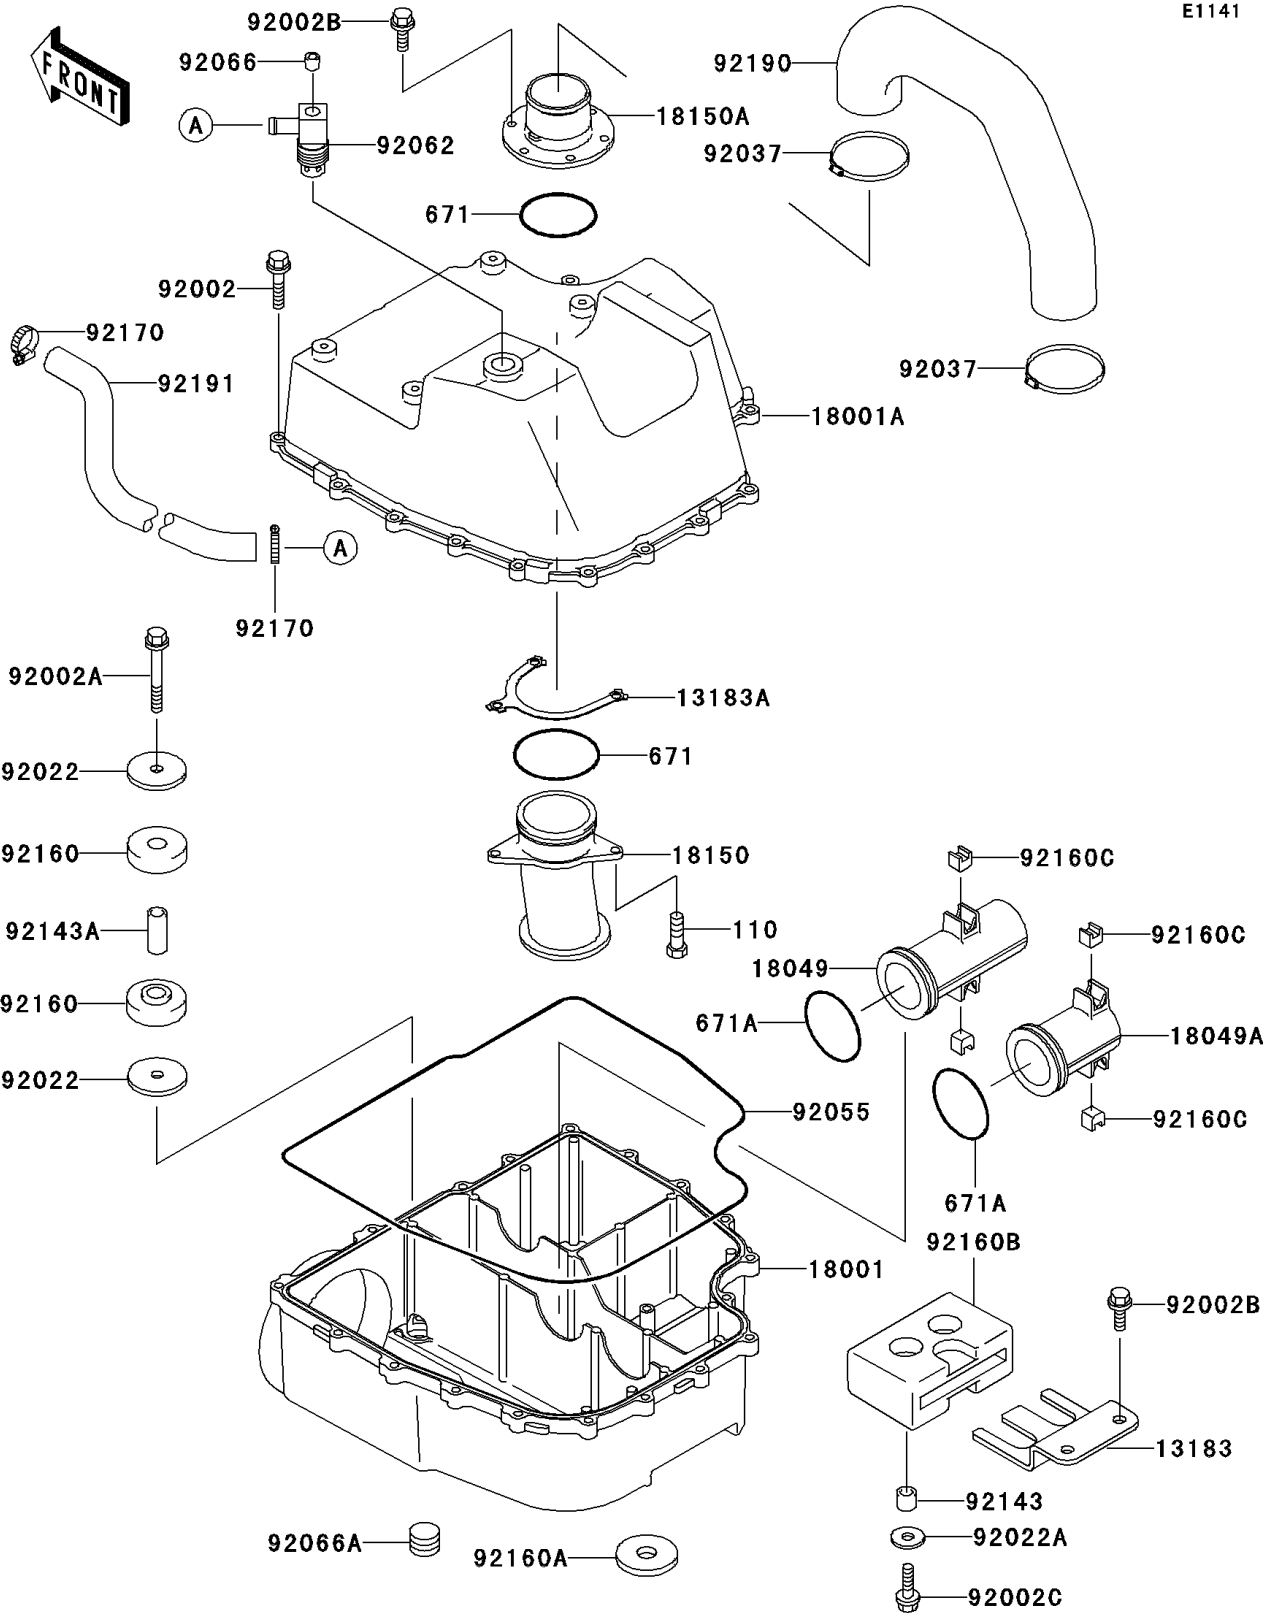

1995 STS

PARTS DIAGRAM

Water Muffler(JT750-B1)

1995 STS

PARTS LIST

Water Muffler(JT750-B1)

ITEM NAME

PART NUMBER

QUANTITY
