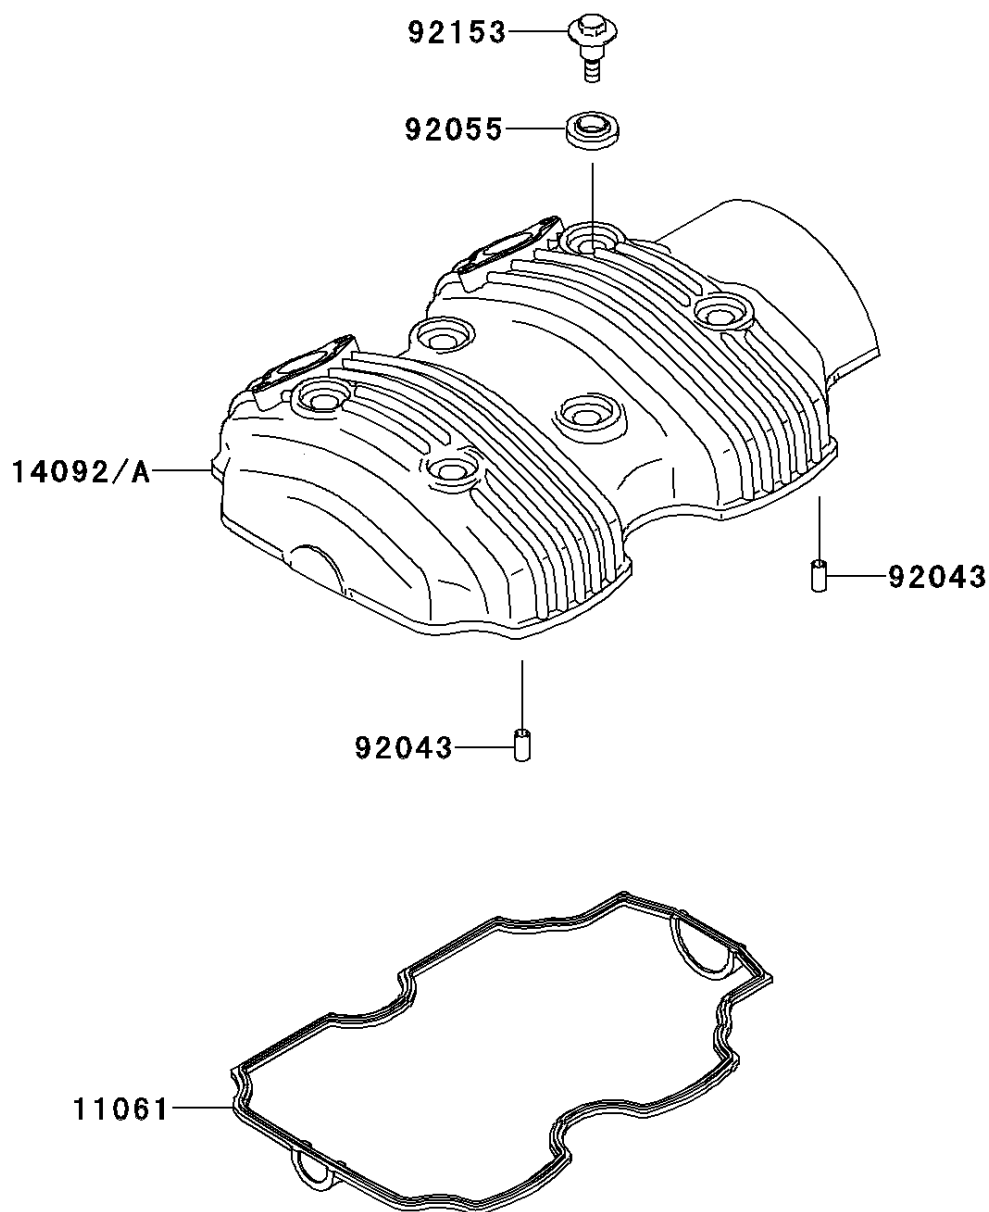

2014 W800 (European)

PARTS DIAGRAM

Cylinder Head Cover

Kawasaki

Let the Good Times Roll®

E1112

2014 W800 (European)

PARTS LIST

Cylinder Head Cover

ITEM NAME

PART NUMBER

QUANTITY
