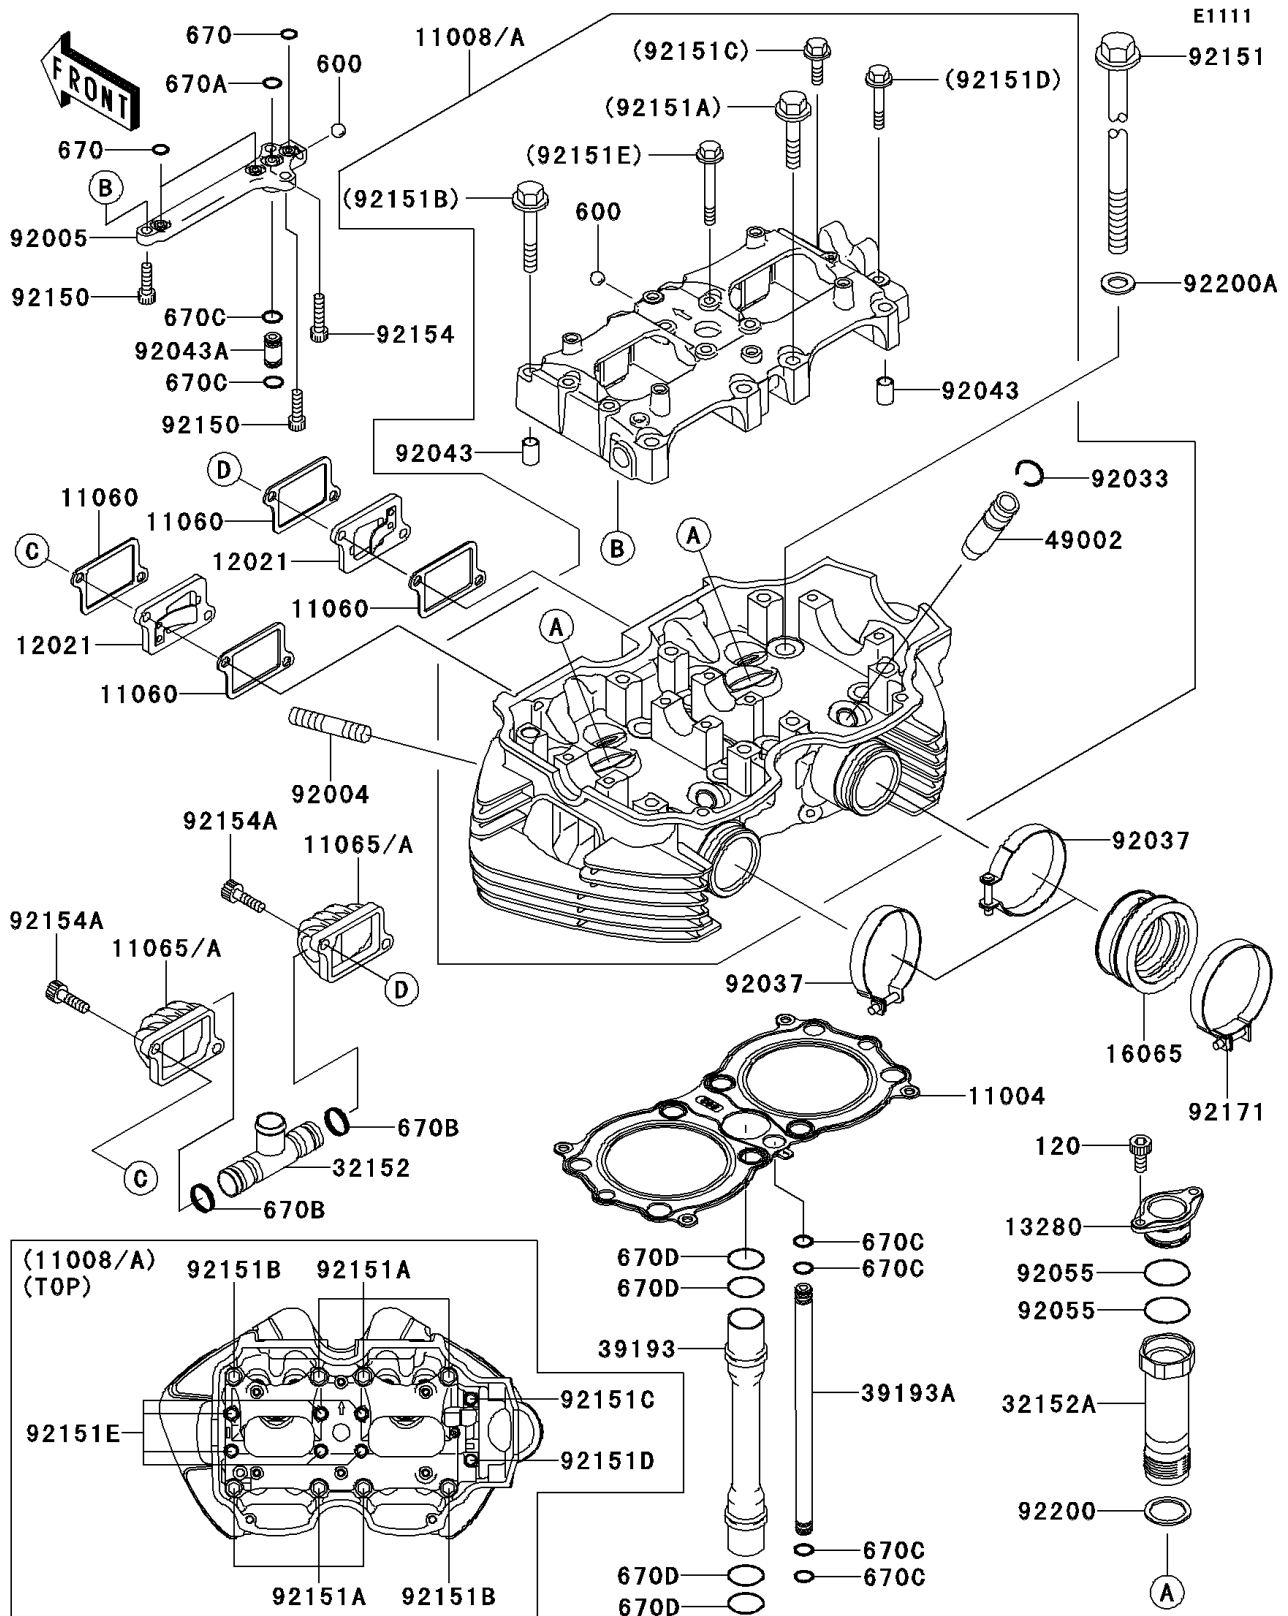

2014 W800 (European)

PARTS DIAGRAM

Cylinder Head

2014 W800 (European)

PARTS LIST

Cylinder Head

ITEM NAME

PART NUMBER

QUANTITY
