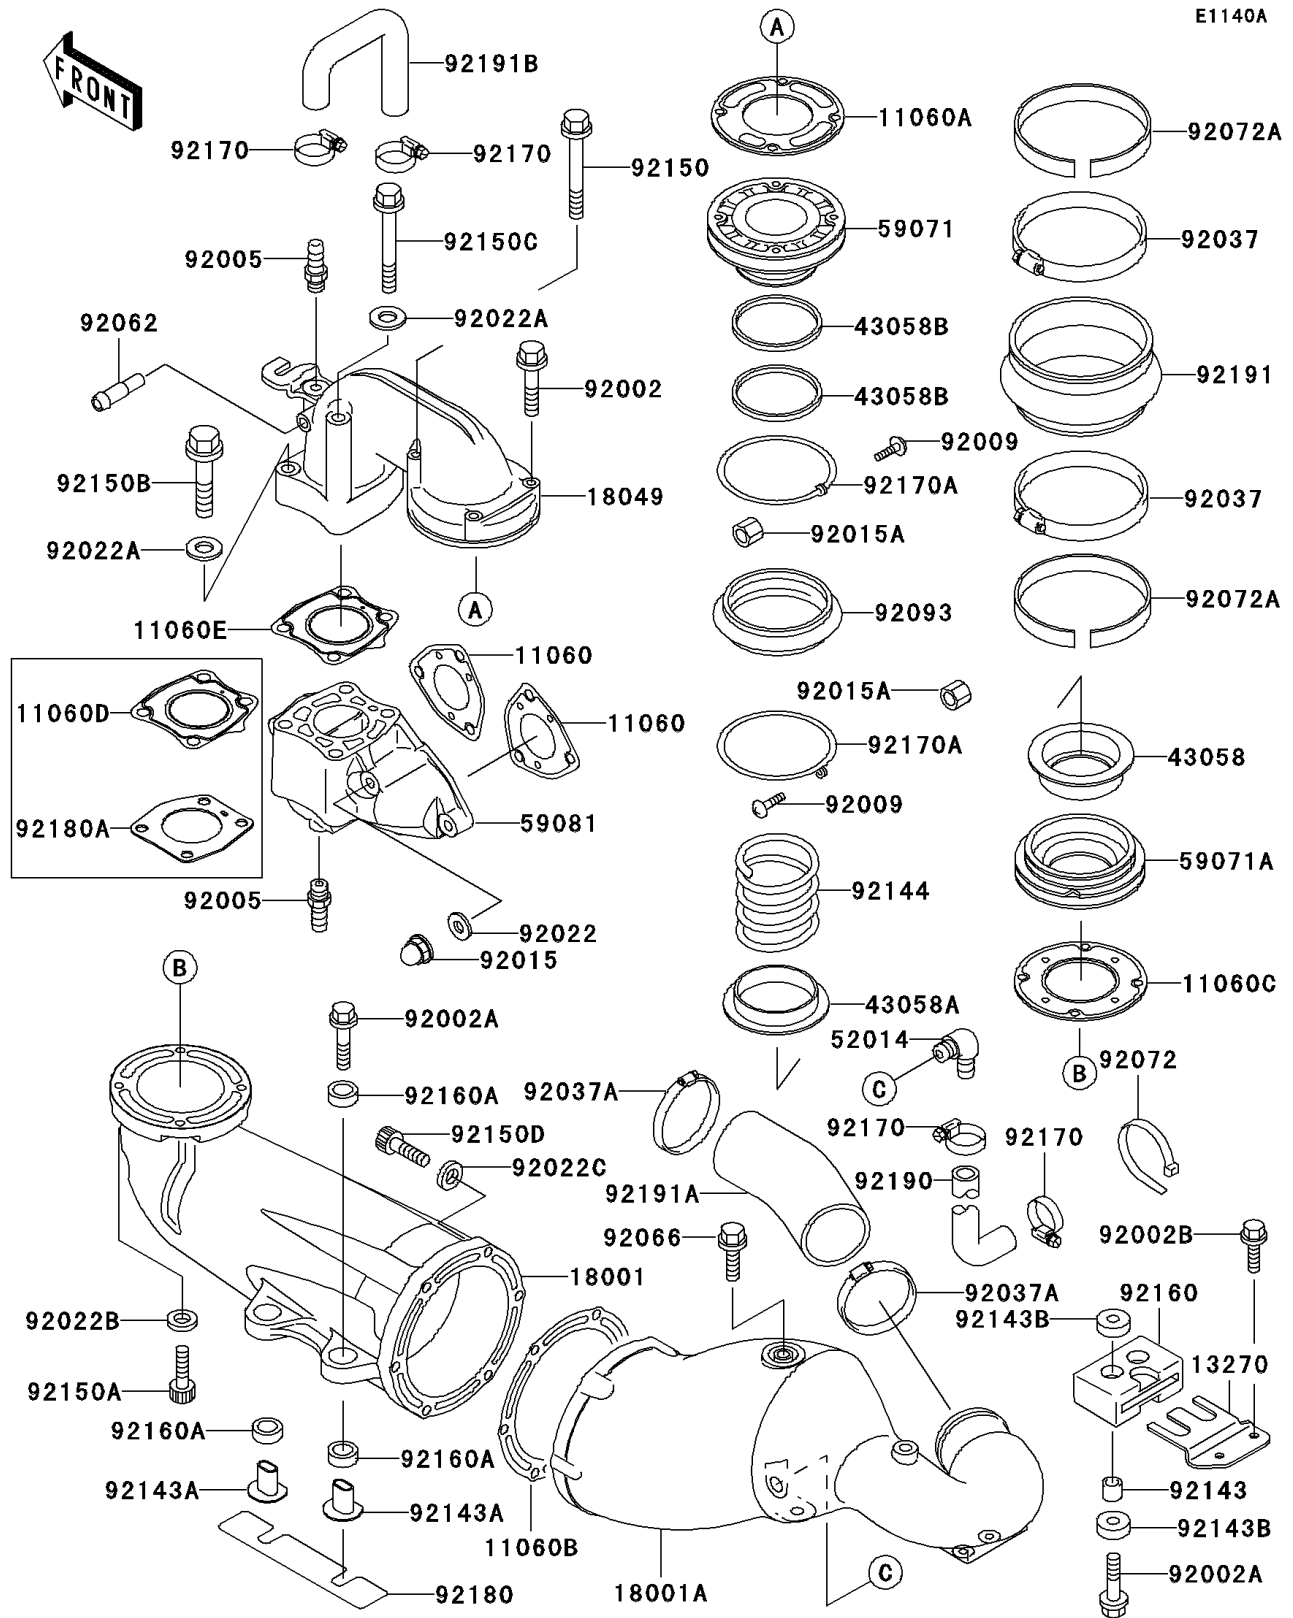

1997 STS

PARTS DIAGRAM

Muffler(s)(JT750-B2/B3)

1997 STS

PARTS LIST

Muffler(s)(JT750-B2/B3)

ITEM NAME

PART NUMBER

QUANTITY
