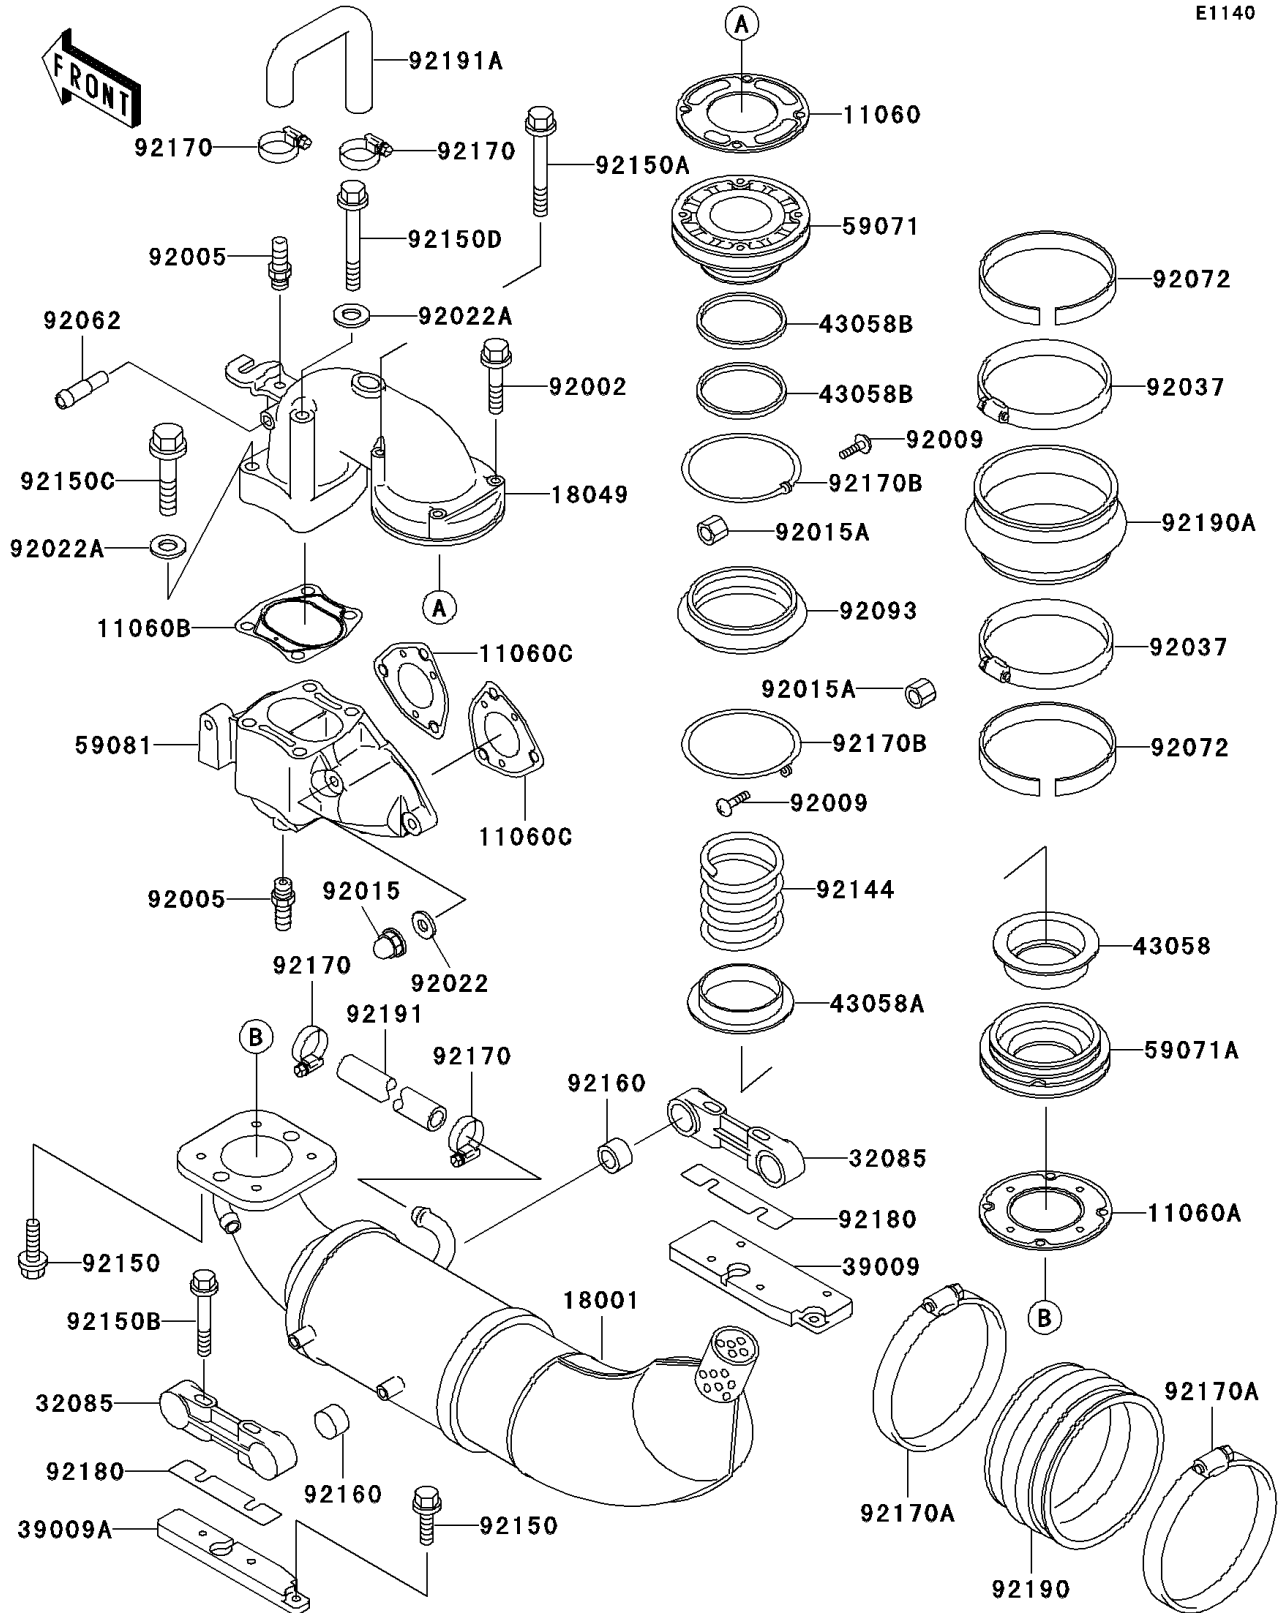

1995 STS

PARTS DIAGRAM

Muffler(s)(JT750-B1)

1995 STS

PARTS LIST

Muffler(s)(JT750-B1)

Kawasaki

Let the Good Times Roll®

ITEM NAME

PART NUMBER

QUANTITY
