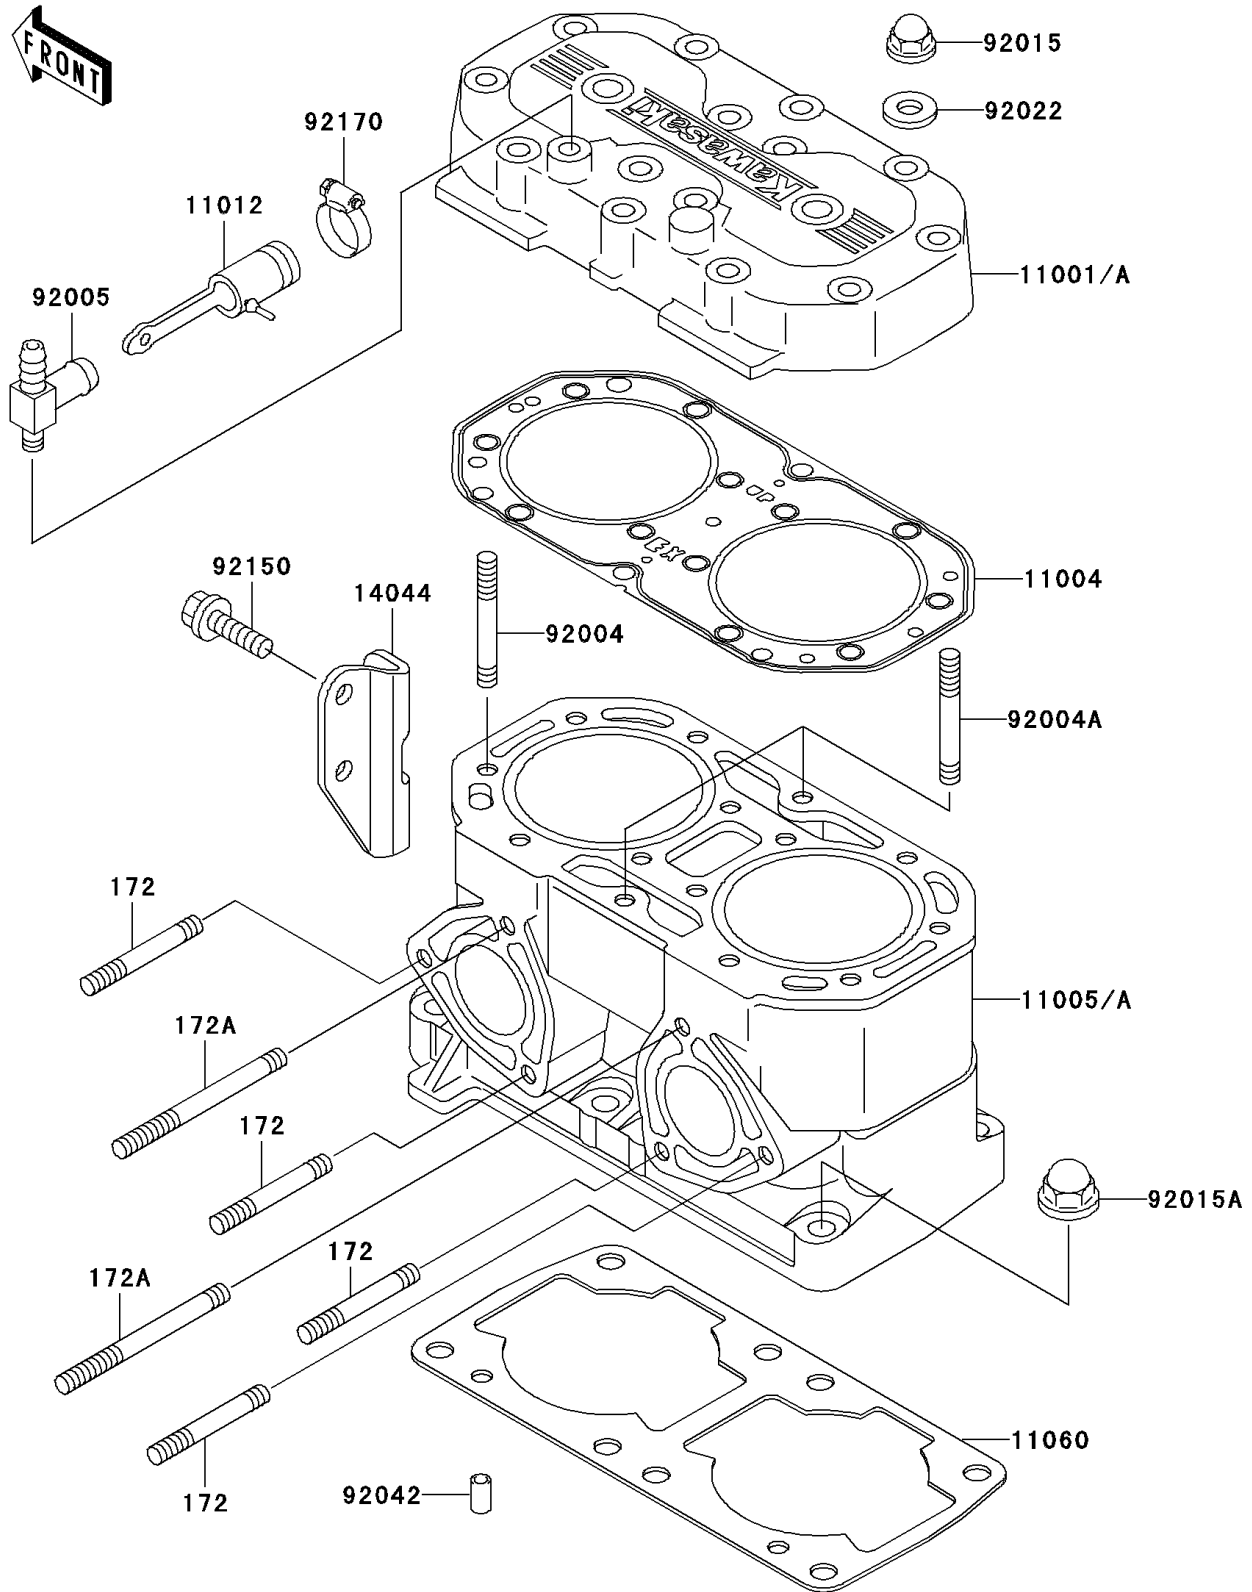

1997 STS

PARTS DIAGRAM

Cylinder Head/Cylinder

E1110

1997 STS

PARTS LIST

Cylinder Head/Cylinder

ITEM NAME

PART NUMBER

QUANTITY
