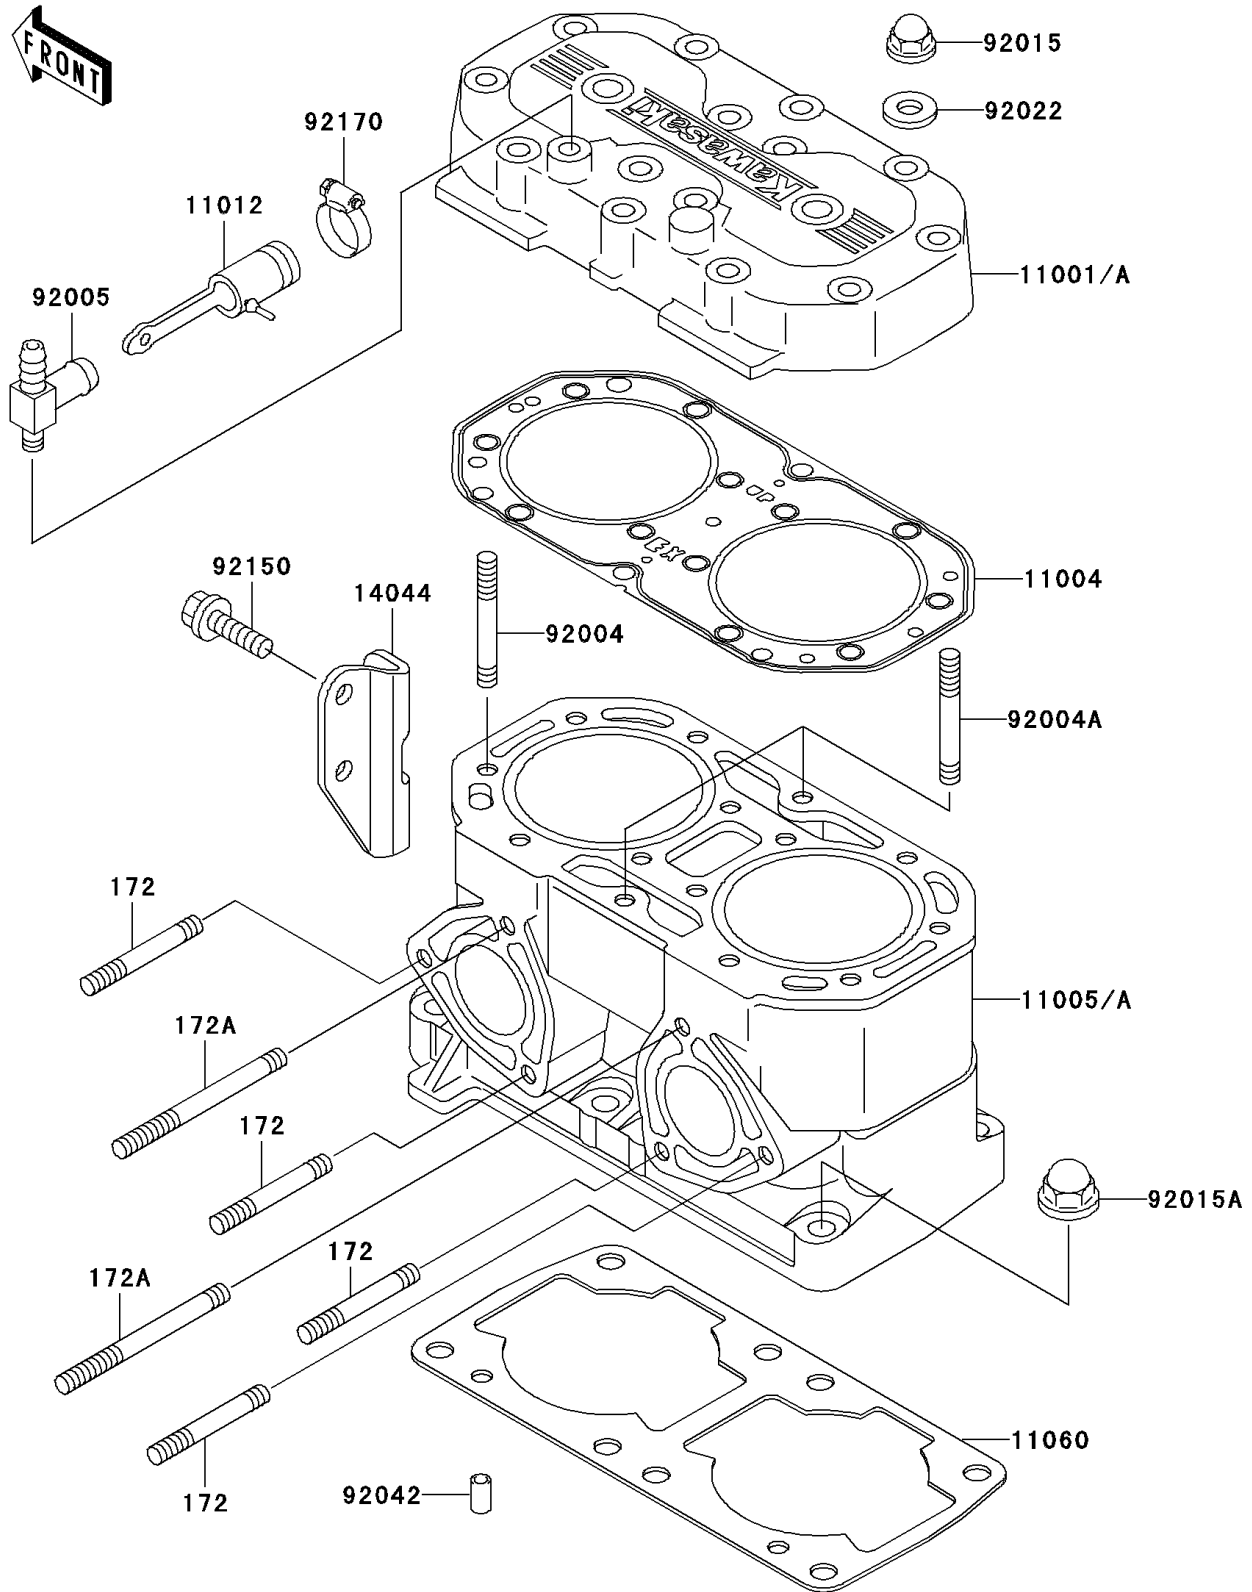

1996 STS

PARTS DIAGRAM

Cylinder Head/Cylinder

E1110

1996 STS

PARTS LIST

Cylinder Head/Cylinder

Kawasaki

Let the Good Times Roll®

ITEM NAME

PART NUMBER

QUANTITY
