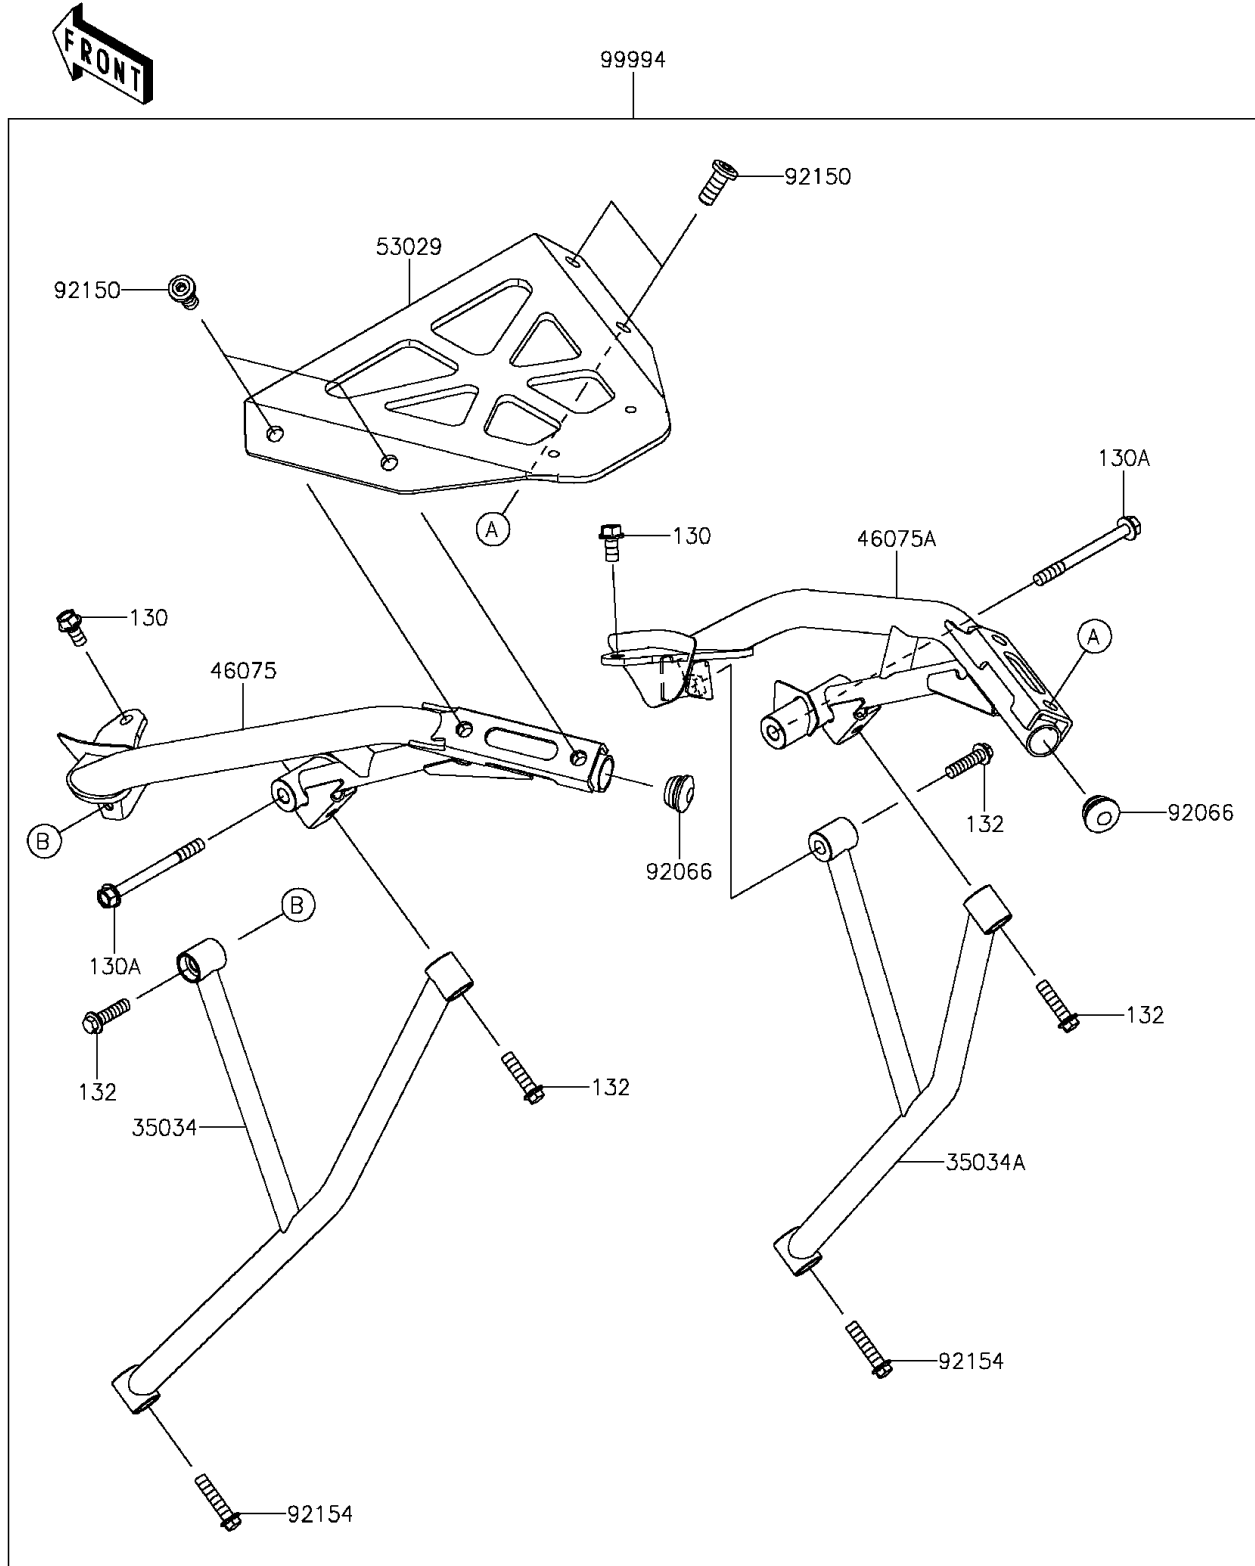

2015 ER-6n (European)

PARTS DIAGRAM

Accessory(Top Case Bracket)

F2910B

2015 ER-6n (European)

PARTS LIST

Accessory(Top Case Bracket)

ITEM NAME

PART NUMBER

QUANTITY
