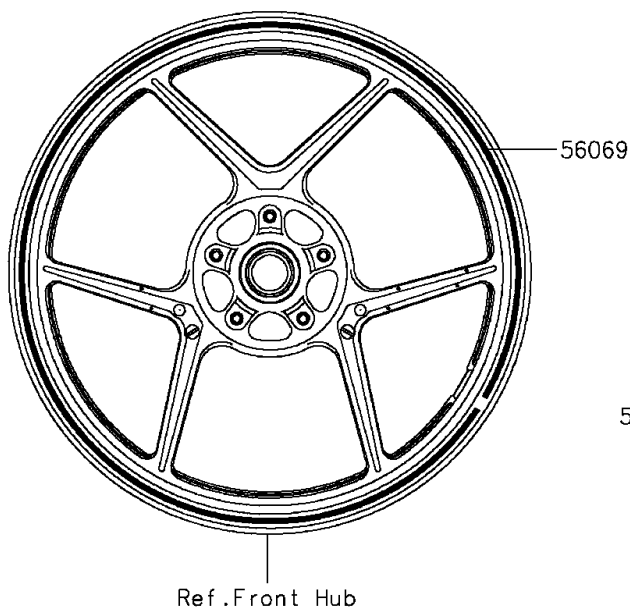

2015 ER-6n (European)

PARTS DIAGRAM

Decals(Green)(EFF)

F2861H

2015 ER-6n (European)

PARTS LIST

Decals(Green)(EFF)

ITEM NAME

PART NUMBER

QUANTITY
