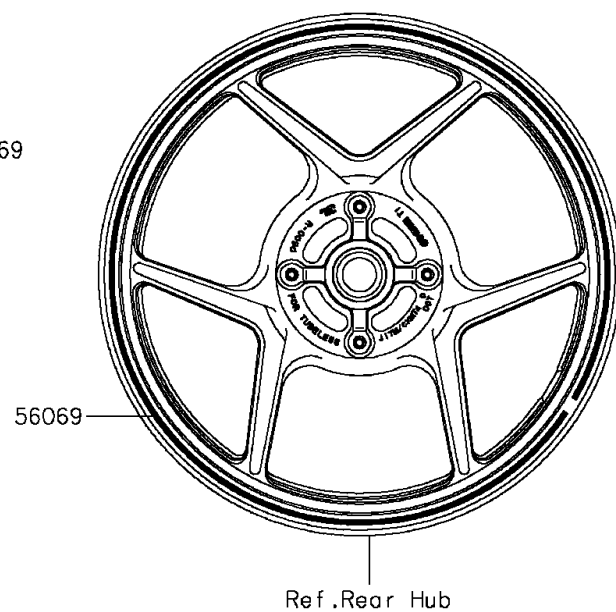

2015 ER-6n (European)

PARTS DIAGRAM

Decals(Green)(EFF)

F2861H

2015 ER-6n (European)

PARTS LIST

Decals(Green)(EFF)

ITEM NAME

PART NUMBER

QUANTITY
