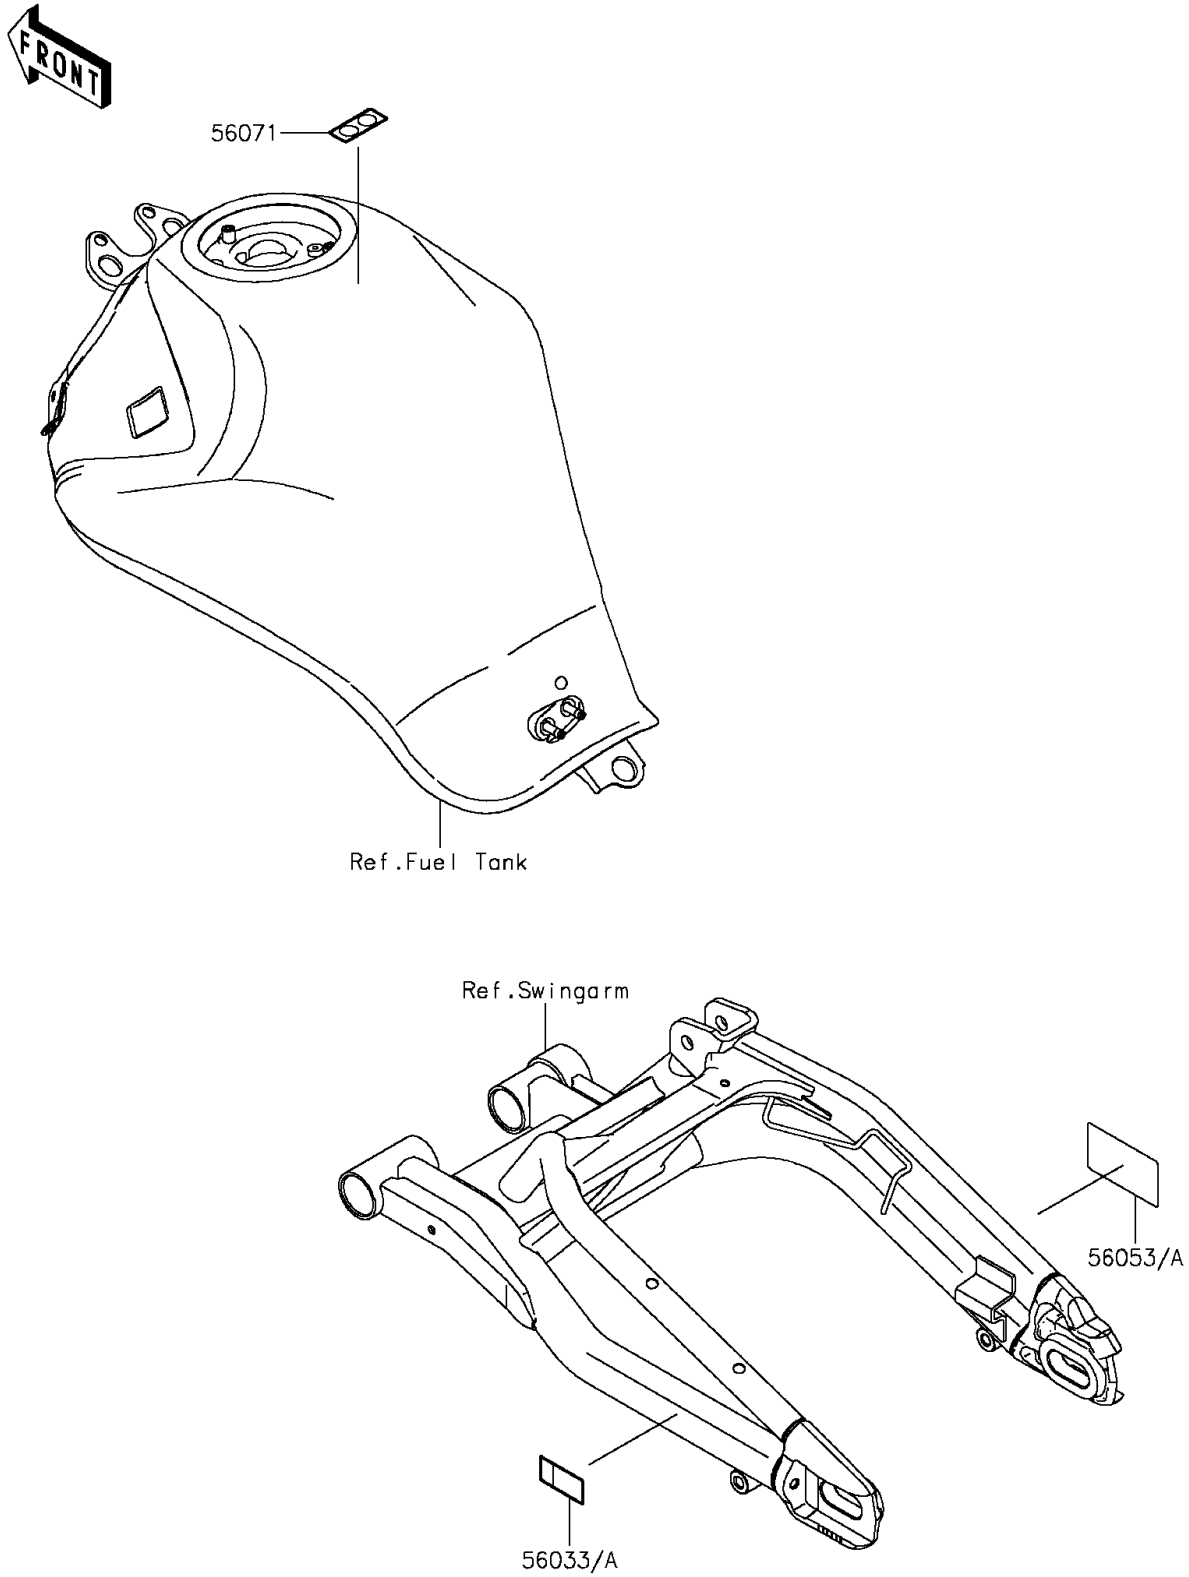

2016 ER-6n

PARTS DIAGRAM

Labels(EDF-EGF)

F2860A

2016 ER-6n

PARTS LIST

Labels(EDF-EGF)

ITEM NAME	PART NUMBER	QUANTITY
LABEL-MANUAL,CHAIN (Ref # 56033A)	56033-0885	1
LABEL-SPECIFICATION,TIRE&LOAD (Ref # 56053A)	56053-0968	1
LABEL-WARNING,UNLEADED FUEL (Ref # 56071)	56071-0320	1