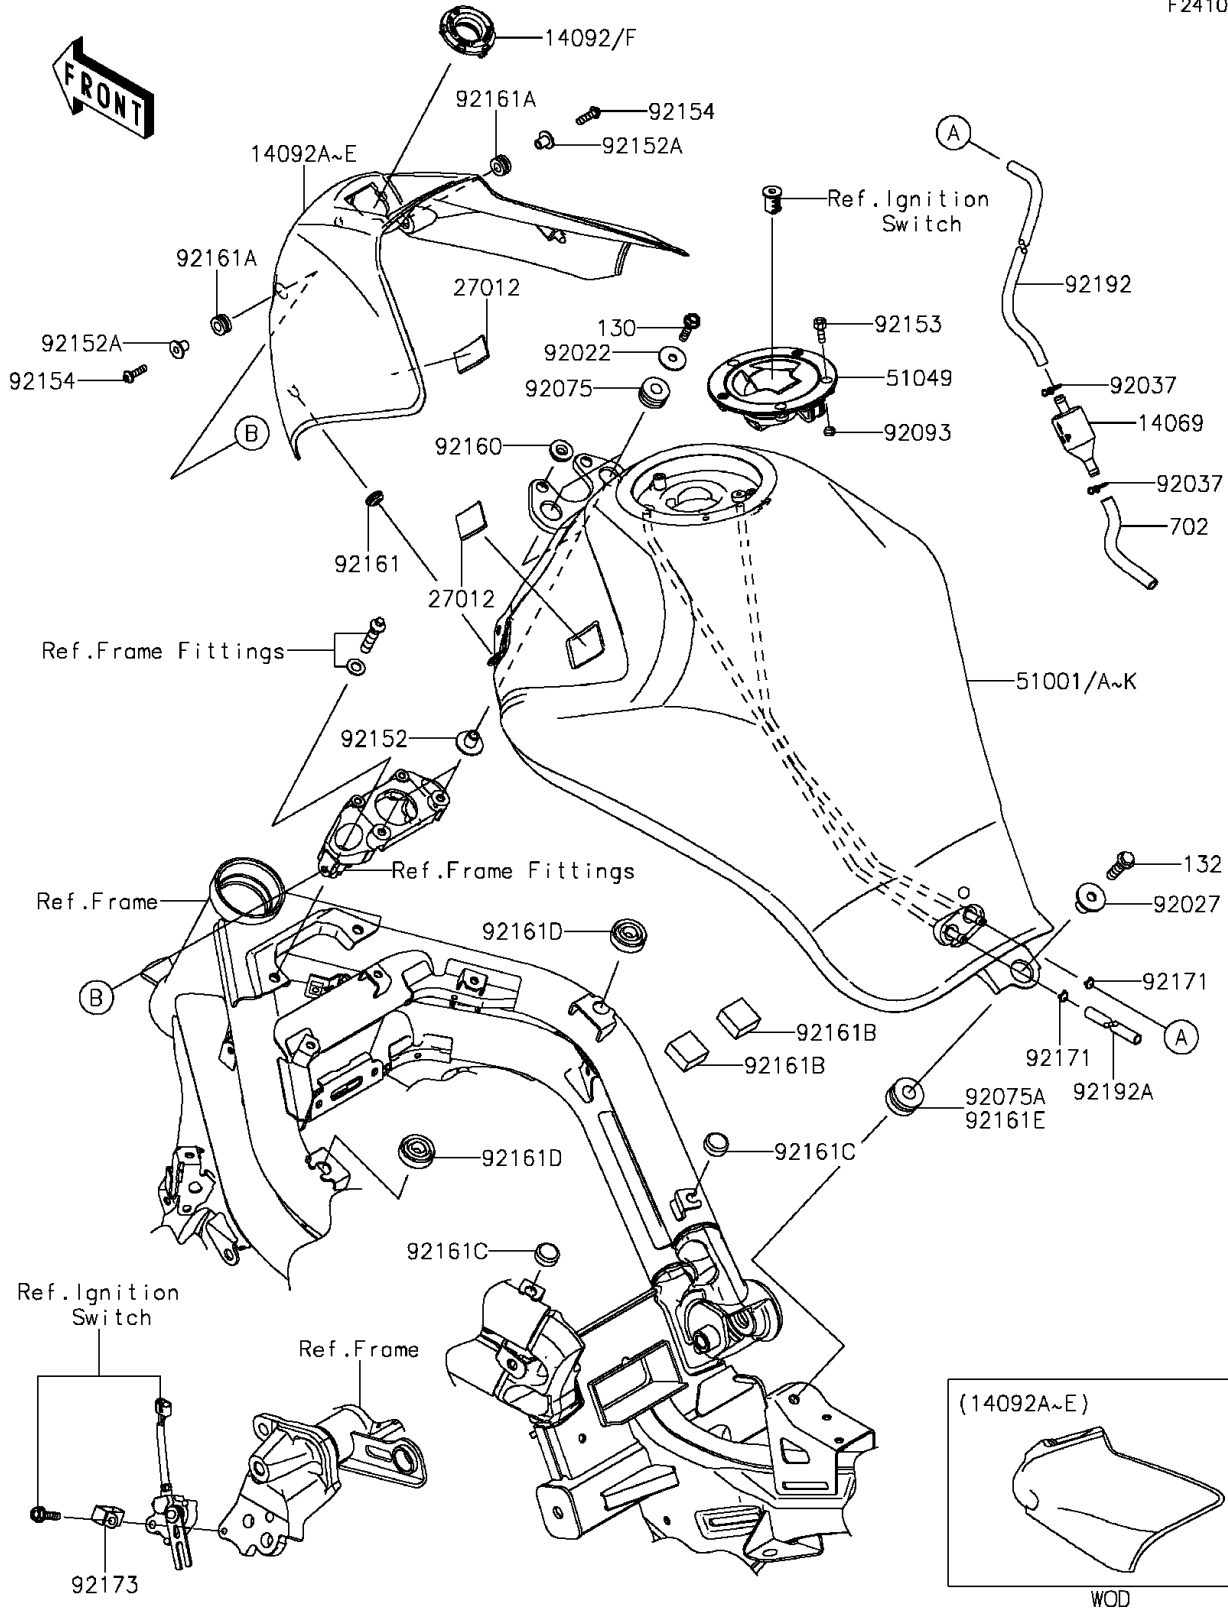

2016 ER-6n

PARTS DIAGRAM

Fuel Tank

F2410

2016 ER-6n

PARTS LIST

Fuel Tank

ITEM NAME	PART NUMBER	QUANTITY
BREATHER,FUEL TANK (Ref # 14069)	14069-1004	1
COVER,TANK,C.L.GREEN (Ref # 14092B)	14092-0731-51P	1
COVER,TANK,U.C.WHITE (Ref # 14092C)	14092-0731-53Q	1
COVER,TANK,M.F.S.BLACK (Ref # 14092E)	14092-0731-739	1
COVER,IGNITION SW. (Ref # 14092F)	14092-1033	1
HOOK,DUAL LOCK FASTENER (Ref # 27012)	27012-0717	4
TANK-COMP-FUEL,M.C.GRAY (Ref # 51001I)	51001-0708-51A	1
TANK-COMP-FUEL,M.S.BLACK (Ref # 51001K)	51001-0708-660	1
CAP-TANK,FUEL (Ref # 51049)	51049-0039	1
WASHER,7X24X1.6 (Ref # 92022)	92022-228	2
COLLAR,L=19.3 (Ref # 92027)	92027-1780	1
CLAMP,TUBE (Ref # 92037)	92037-147	2
DAMPER,10X24X12 (Ref # 92075)	92075-1690	2
SEAL,FUEL TANK CAP (Ref # 92093)	92093-1030	1
COLLAR,6.5X10X13.1 (Ref # 92152)	92152-0910	2
COLLAR,5.6X8X11.2 (Ref # 92152A)	92152-1562	2
BOLT,SOCKET,5X16 (Ref # 92153)	92153-1616	3
BOLT,SOCKET,5X20 (Ref # 92154)	92154-0210	2
DAMPER (Ref # 92160)	92160-1613	2
DAMPER (Ref # 92161)	92161-0631	2
DAMPER,8X16X8.6 (Ref # 92161A)	92161-0685	2
DAMPER,T=13 (Ref # 92161B)	92161-0792	2
DAMPER,10X20X8 (Ref # 92161C)	92161-0855	2
DAMPER,14X30X10 (Ref # 92161D)	92161-1368	2
DAMPER,12X28X17 (Ref # 92161E)	92161-1494	1
BOLT-FLANGED,6X25 (Ref # 130)	130CA0625	2
BOLT-FLANGED-SMALL,8X30 (Ref # 132)	132BA0830	1
TUBE-RUBBER,7X10X100 (Ref # 702)	702A07100	1
CLAMP,8X0.7 (Ref # 92171)	92171-1973	2

2016 ER-6n

PARTS LIST

Fuel Tank

ITEM NAME	PART NUMBER	QUANTITY
CLAMP (Ref # 92173)	92173-0833	1
TUBE,6X9X631 (Ref # 92192)	92192-0966	1
TUBE,6X9X821 (Ref # 92192A)	92192-1091	1