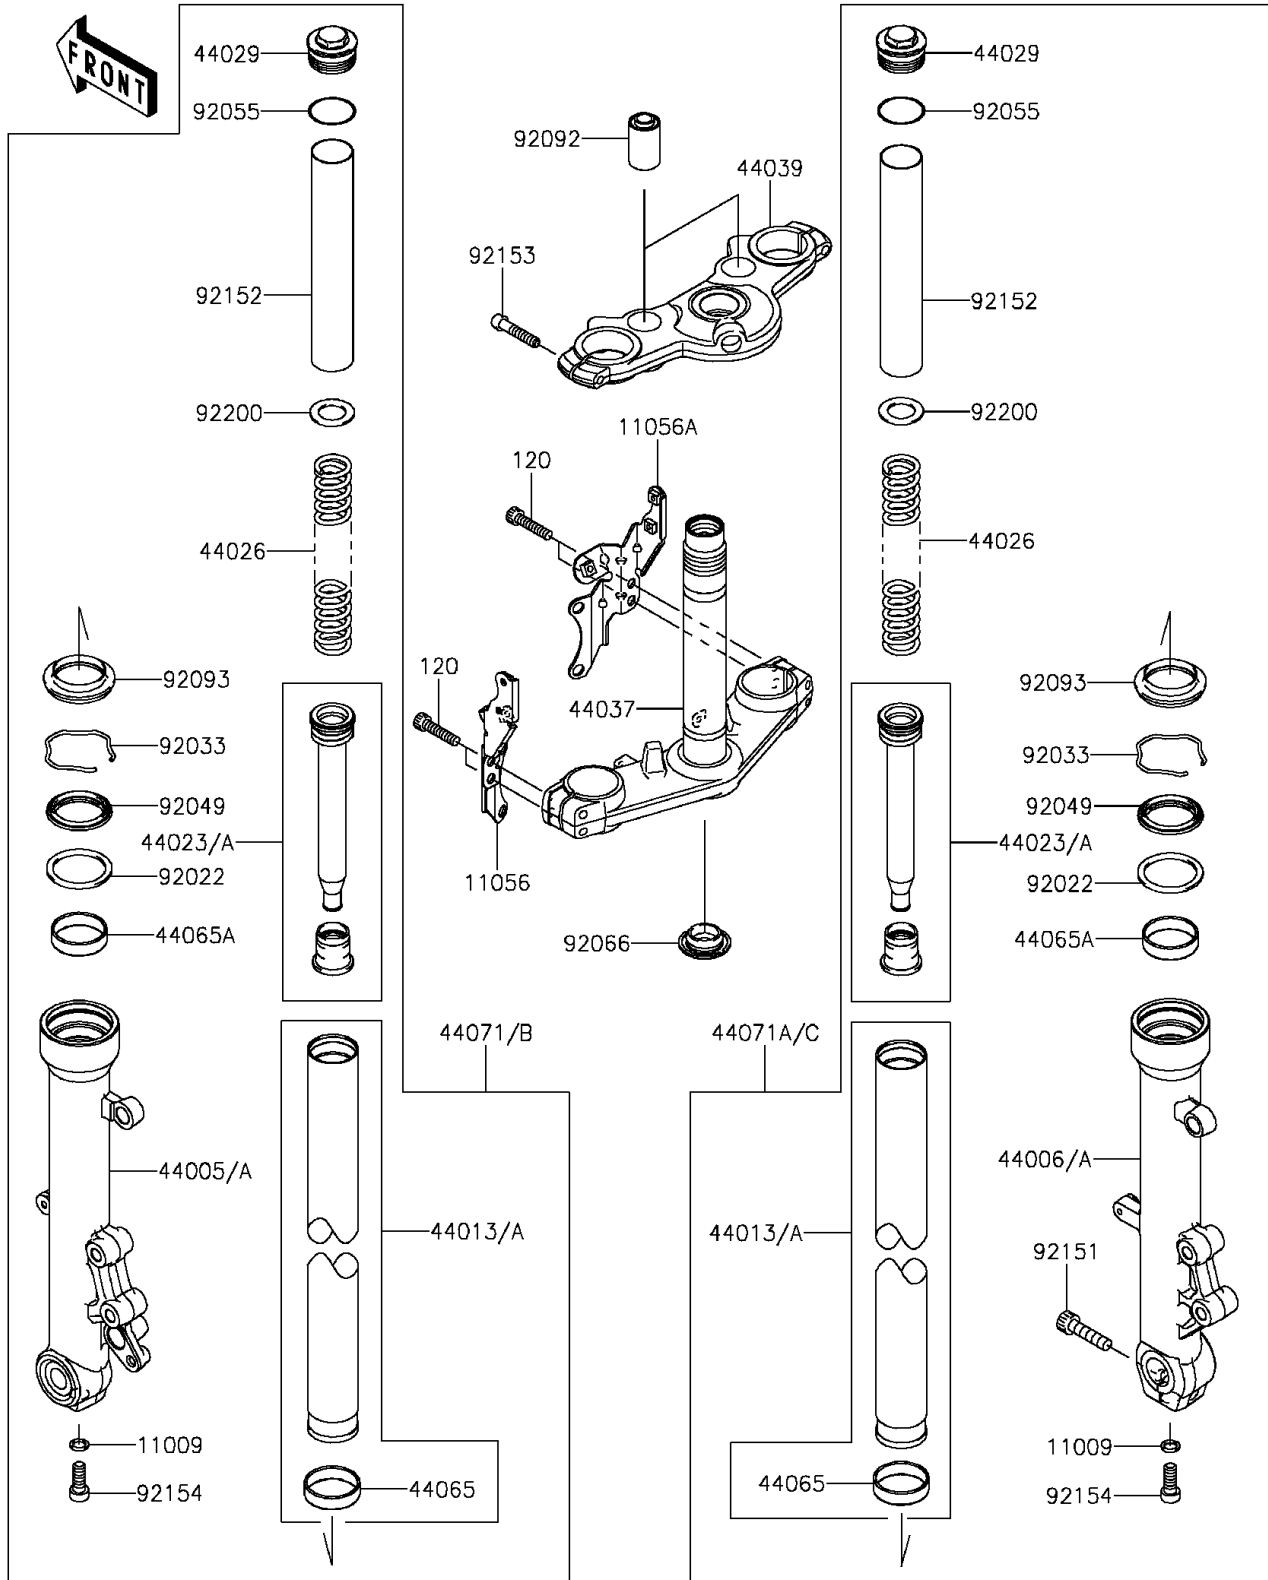

2016 ER-6n

PARTS DIAGRAM

Front Fork

F2340

2016 ER-6n

PARTS LIST

Front Fork

ITEM NAME	PART NUMBER	QUANTITY
BOLT-SOCKET,8X35 (Ref # 120)	120CA0835	4
GASKET,10.5X15X1.5 (Ref # 11009)	11009-1325	2
BRACKET,FORK COVER,LH (Ref # 11056)	11056-0884	1
BRACKET,FORK COVER,RH (Ref # 11056A)	11056-0885	1
PIPE-LEFT FORK OUTER,S.BLACK (Ref # 44005A)	44005-0108-32A	1
PIPE-RIGHT FORK OUTER,S.BLACK (Ref # 44006A)	44006-0108-32A	1
PIPE-FORK INNER (Ref # 44013A)	44013-0263	2
CYLINDER-SET-FORK (Ref # 44023A)	44023-0128	2
SPRING-FRONT FORK (Ref # 44026)	44026-0165	2
SEAT-FORK SPRING (Ref # 44029)	44029-0005	2
HOLDER-FORK UNDER,F.S.BLACK (Ref # 44037)	44037-0119-18R	1
HOLDER-FORK UPPER,F.S.BLACK (Ref # 44039)	44039-0121-18R	1
BUSHING-FRONT FORK,INNER TUBE (Ref # 44065)	44065-0014	2
BUSHING-FRONT FORK,OUTER TUBE (Ref # 44065A)	44065-1115	2
DAMPER-ASSY,FORK,LH,S.BLACK (Ref # 44071B)	44071-1110-32A	1
DAMPER-ASSY,FORK,RH,S.BLACK (Ref # 44071C)	44071-1111-32A	1
WASHER,FORK OUTER TUBE (Ref # 92022)	92022-1298	2
RING-SNAP (Ref # 92033)	92033-1036	2
SEAL-OIL (Ref # 92049)	92049-0073	2
RING-O (Ref # 92055)	92055-1321	2
PLUG (Ref # 92066)	92066-0032	1
BUSHING-RUBBER (Ref # 92092)	92092-1090	2
SEAL,FORK OUTER TUBE (Ref # 92093)	92093-1472	2
BOLT,SOCKET,10X40 (Ref # 92151)	92151-1357	1
COLLAR,FORK (Ref # 92152)	92152-0767	2
BOLT,SOCKET,8X40 (Ref # 92153)	92153-0506	2
BOLT,SOCKET,FORK CYLINDER (Ref # 92154)	92154-0296	2
WASHER (Ref # 92200)	92200-1302	2