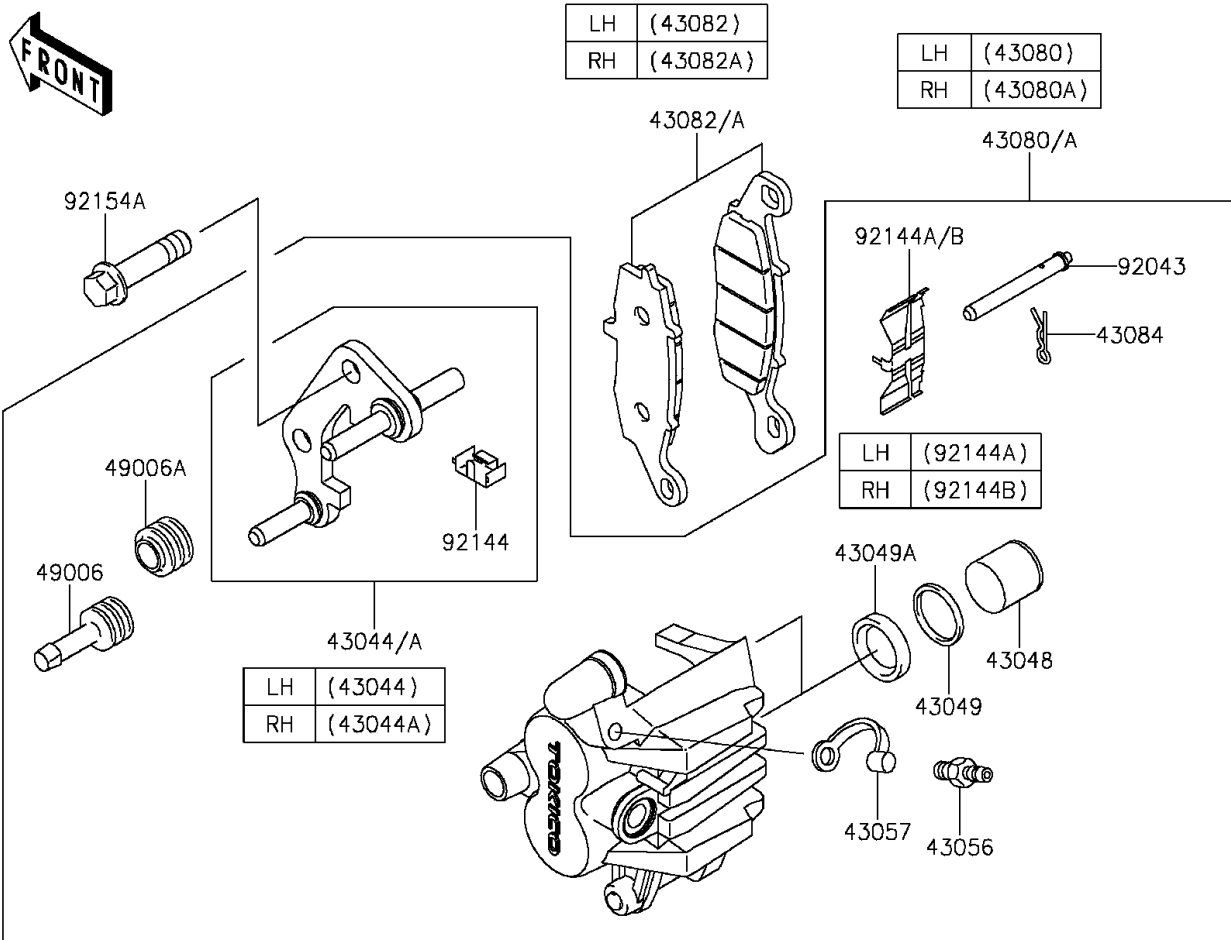

2015 ER-6n (European)

PARTS DIAGRAM

Front Brake

F2292

2015 ER-6n (European)

PARTS LIST

Front Brake

ITEM NAME

PART NUMBER

QUANTITY
