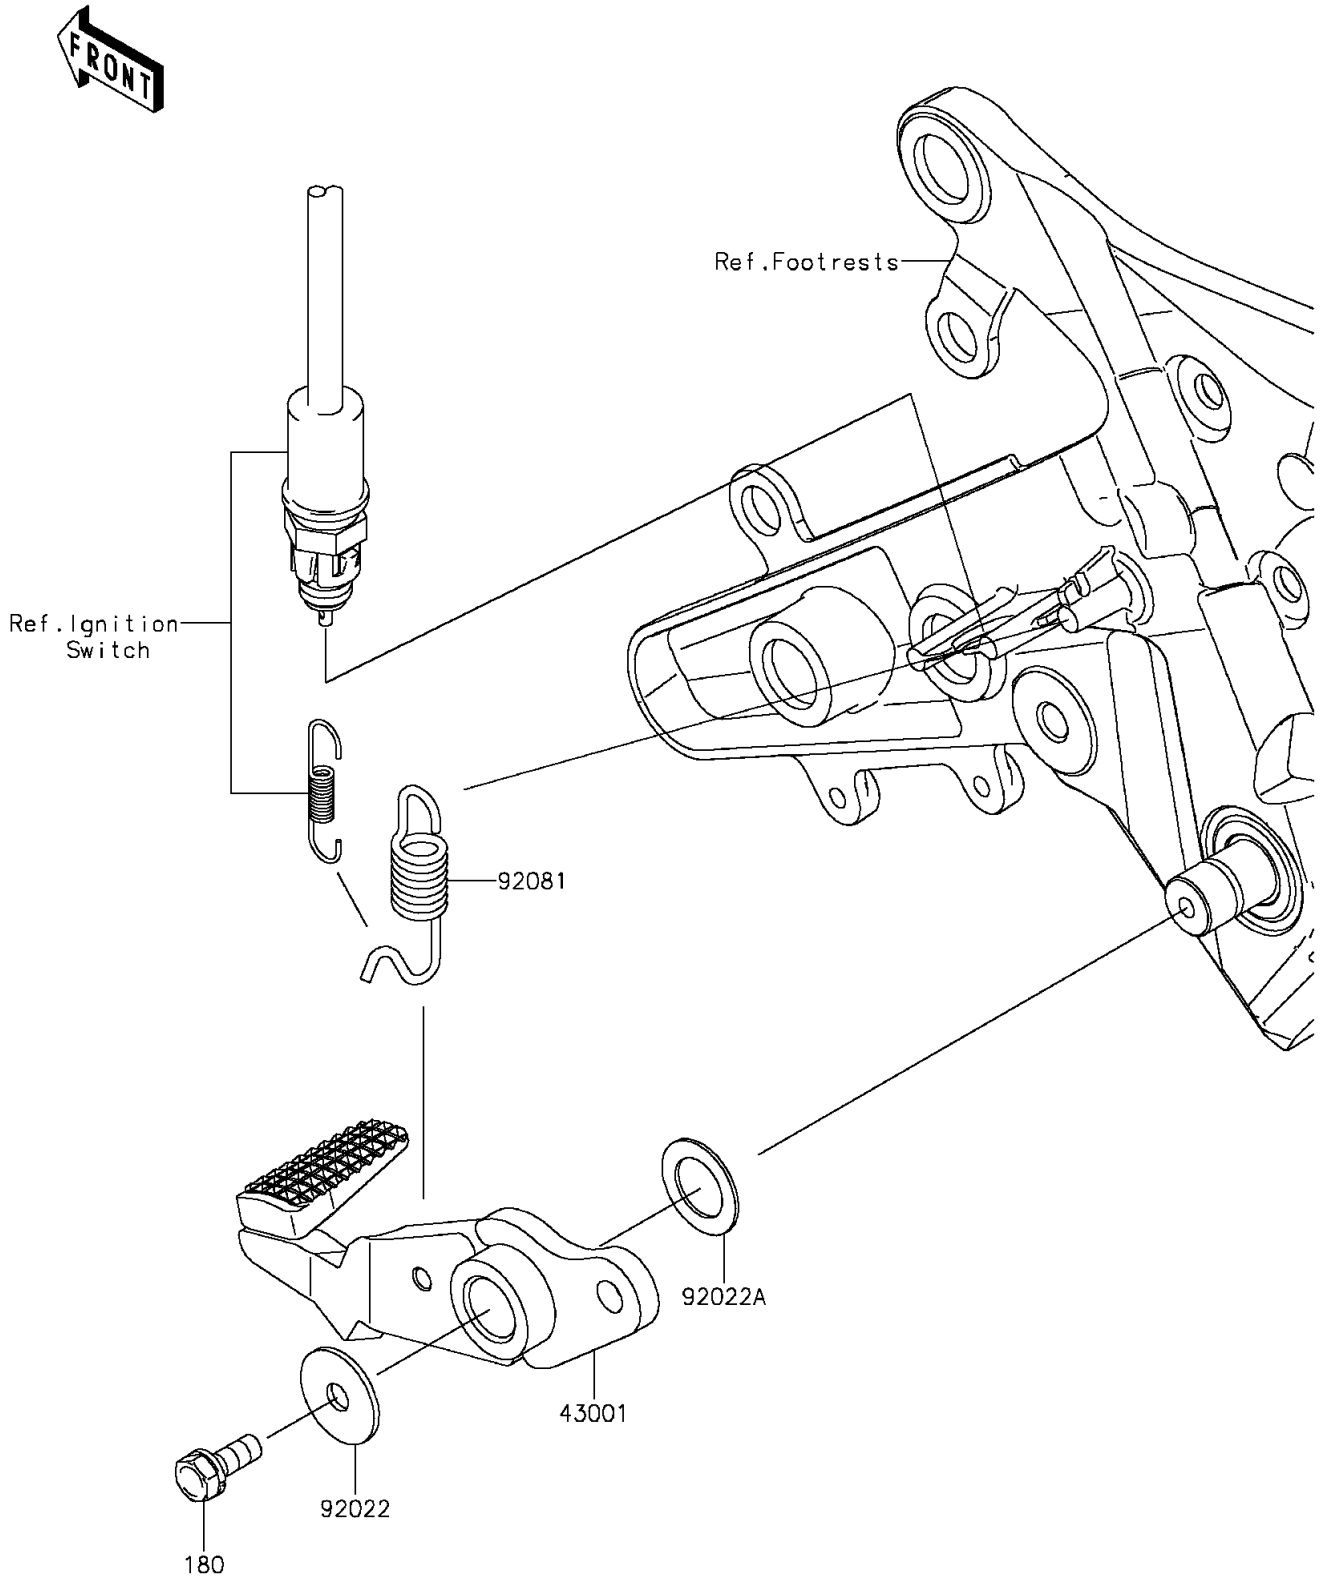

2016 ER-6n

PARTS DIAGRAM

Brake Pedal

F2260

2016 ER-6n

PARTS LIST

Brake Pedal

Kawasaki

Let the Good Times Roll®

ITEM NAME	PART NUMBER	QUANTITY
BOLT-UPSET-WS,6X16 (Ref # 180)	180AA0616	1
LEVER-BRAKE (Ref # 43001)	43001-0705	1
WASHER,7X24X1.6 (Ref # 92022)	92022-228	1
WASHER,15.3X24X1 (Ref # 92022A)	92022-326	1
SPRING,BRAKE PEDAL (Ref # 92081)	92081-1833	1