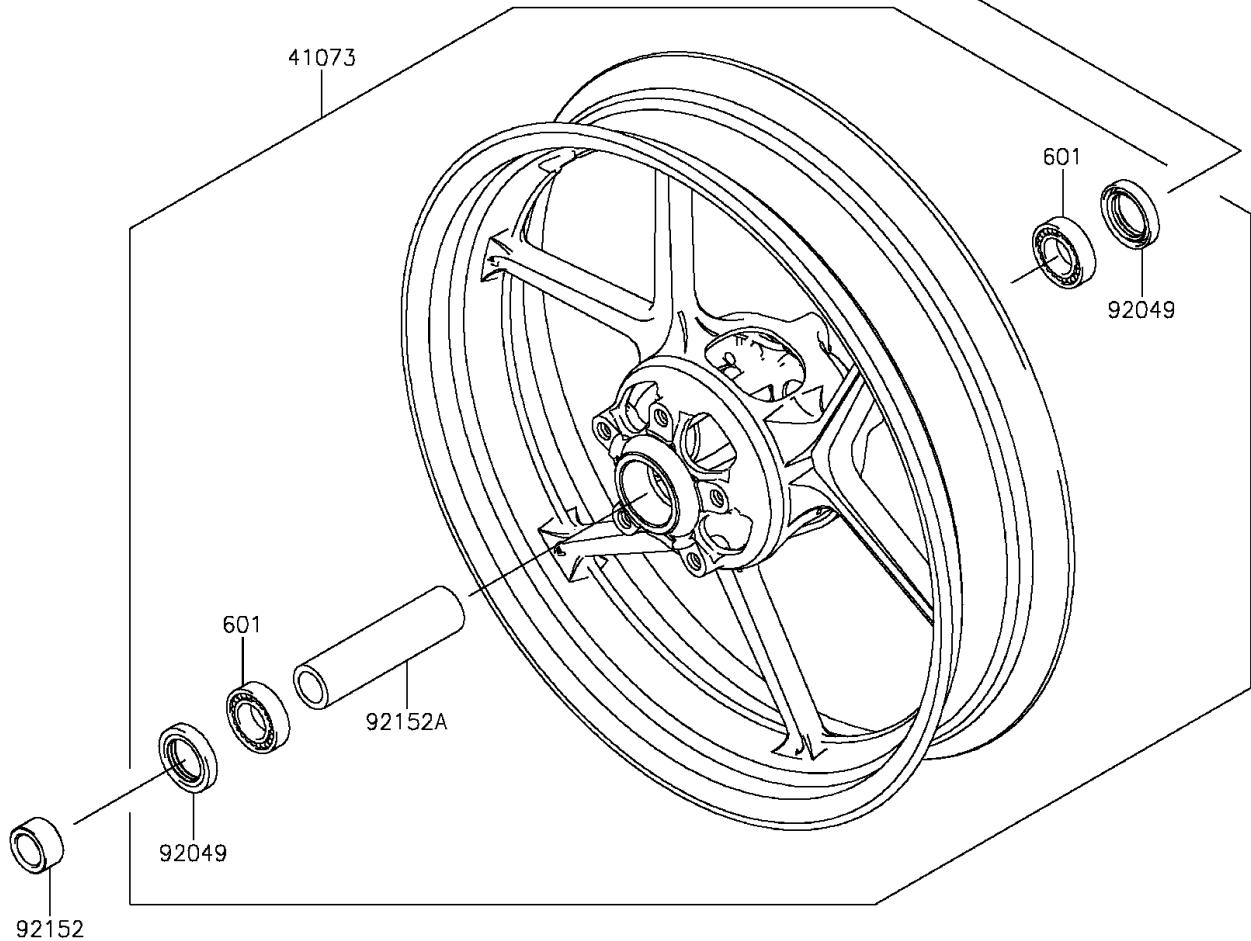

2015 ER-6n (European)

PARTS DIAGRAM

Front Hub

F2230

WOD

2015 ER-6n (European)

PARTS LIST

Front Hub

ITEM NAME

PART NUMBER

QUANTITY
