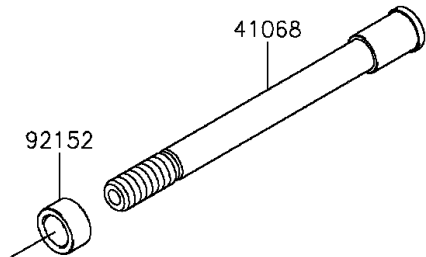

2015 ER-6n (European)

PARTS DIAGRAM

Front Hub

F2230

WOD

2015 ER-6n (European)

PARTS LIST

Front Hub

ITEM NAME

PART NUMBER

QUANTITY
