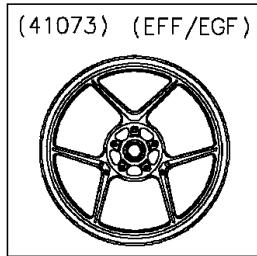

2015 ER-6n (European)

PARTS DIAGRAM

Front Hub

F2230

WOD

2015 ER-6n (European)

PARTS LIST

Front Hub

ITEM NAME

PART NUMBER

QUANTITY
