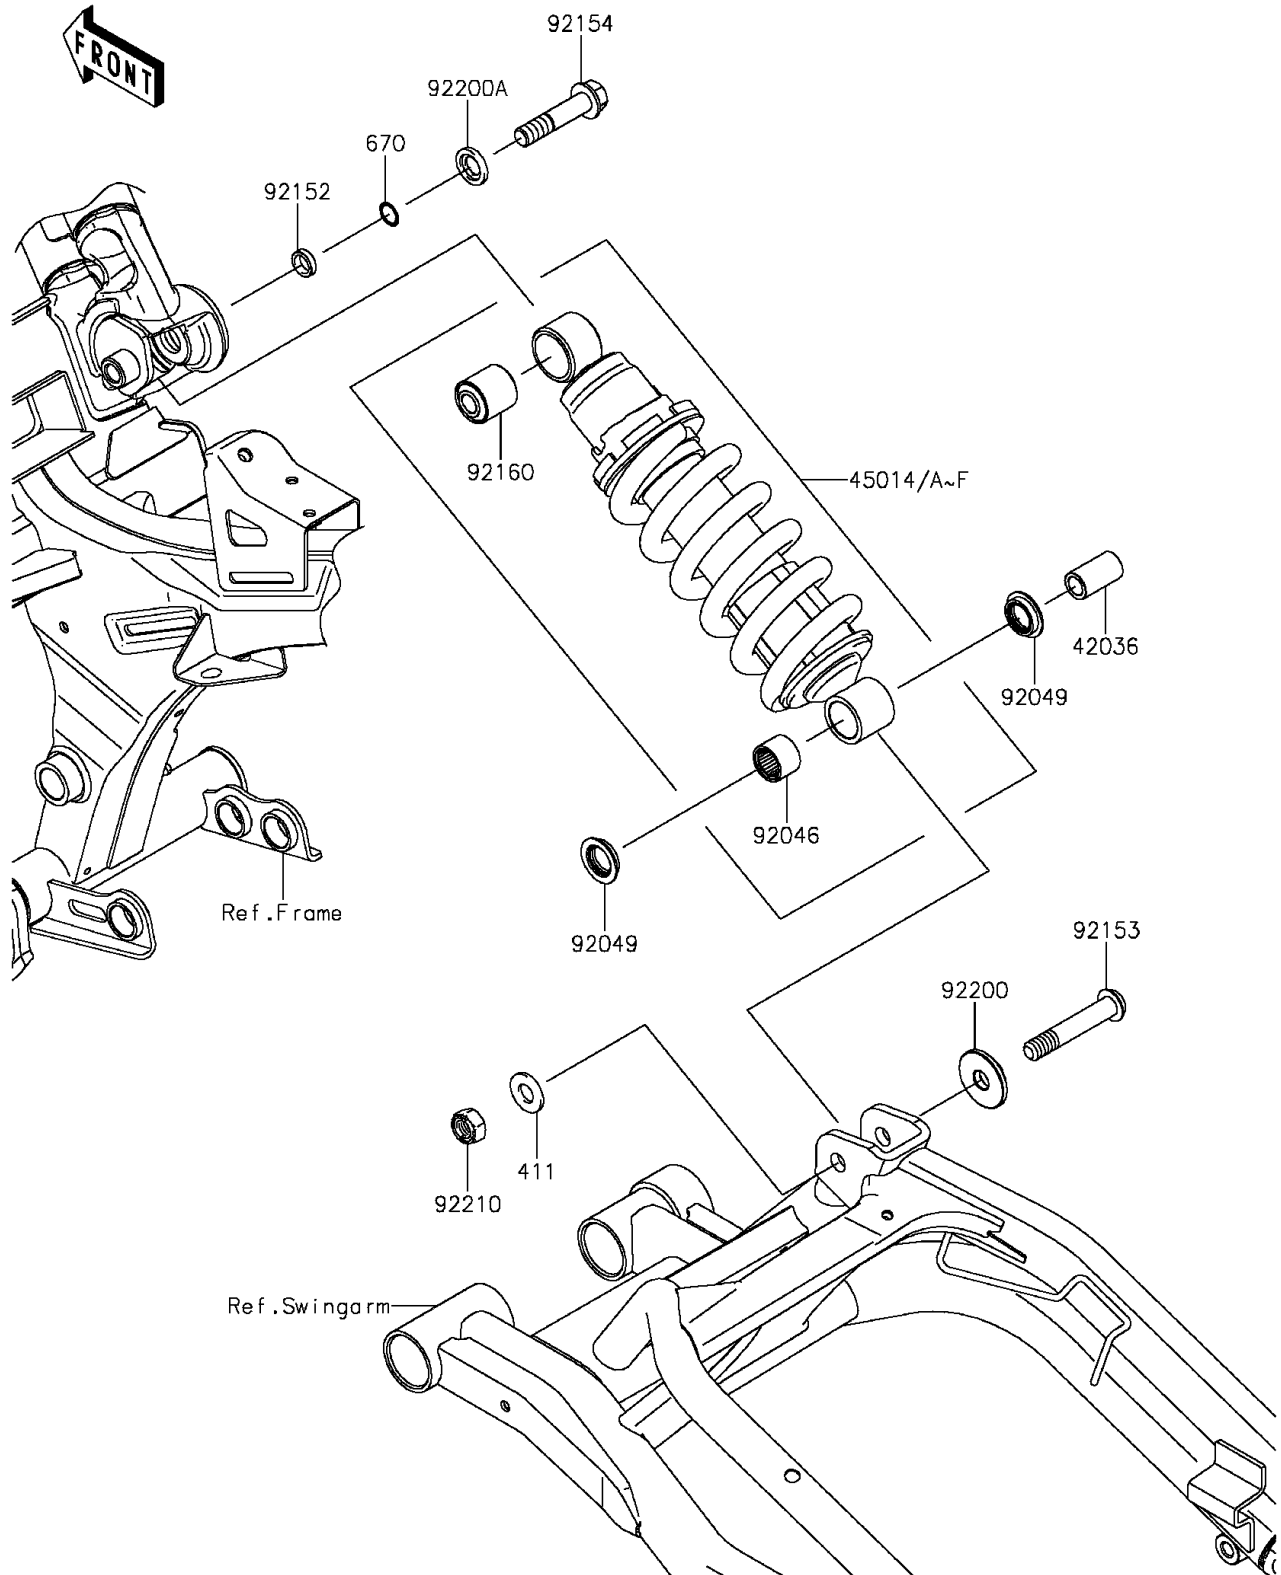

2016 ER-6n

PARTS DIAGRAM

Suspension/Shock Absorber

F2151

2016 ER-6n

PARTS LIST

Suspension/Shock Absorber

ITEM NAME	PART NUMBER	QUANTITY
WASHER-PLAIN,12MM (Ref # 411)	411AA1200	1
O RING,12MM (Ref # 670)	670B2012	1
SLEEVE,12.1X18X32 (Ref # 42036)	42036-0024	1
SHOCKABSORBER,G.B.GREEN (Ref # 45014E)	45014-0495-46Y	1
SHOCKABSORBER,ORANGE (Ref # 45014F)	45014-0495-53V	1
BEARING-NEEDLE,SFYZM182417 (Ref # 92046)	92046-1272	1
SEAL-OIL (Ref # 92049)	92049-0133	2
COLLAR,12.1X16.8X4.4 (Ref # 92152)	92152-0811	1
BOLT,SOCKET,12X70 (Ref # 92153)	92153-1985	1
BOLT,FLANGED,12X55 (Ref # 92154)	92154-0836	1
DAMPER,SHOCKABSORBER (Ref # 92160)	92160-1161	1
WASHER (Ref # 92200)	92200-0484	1
WASHER,12.5X24X3.2 (Ref # 92200A)	92200-0519	1
NUT,LOCK,12MM (Ref # 92210)	92210-0300	1