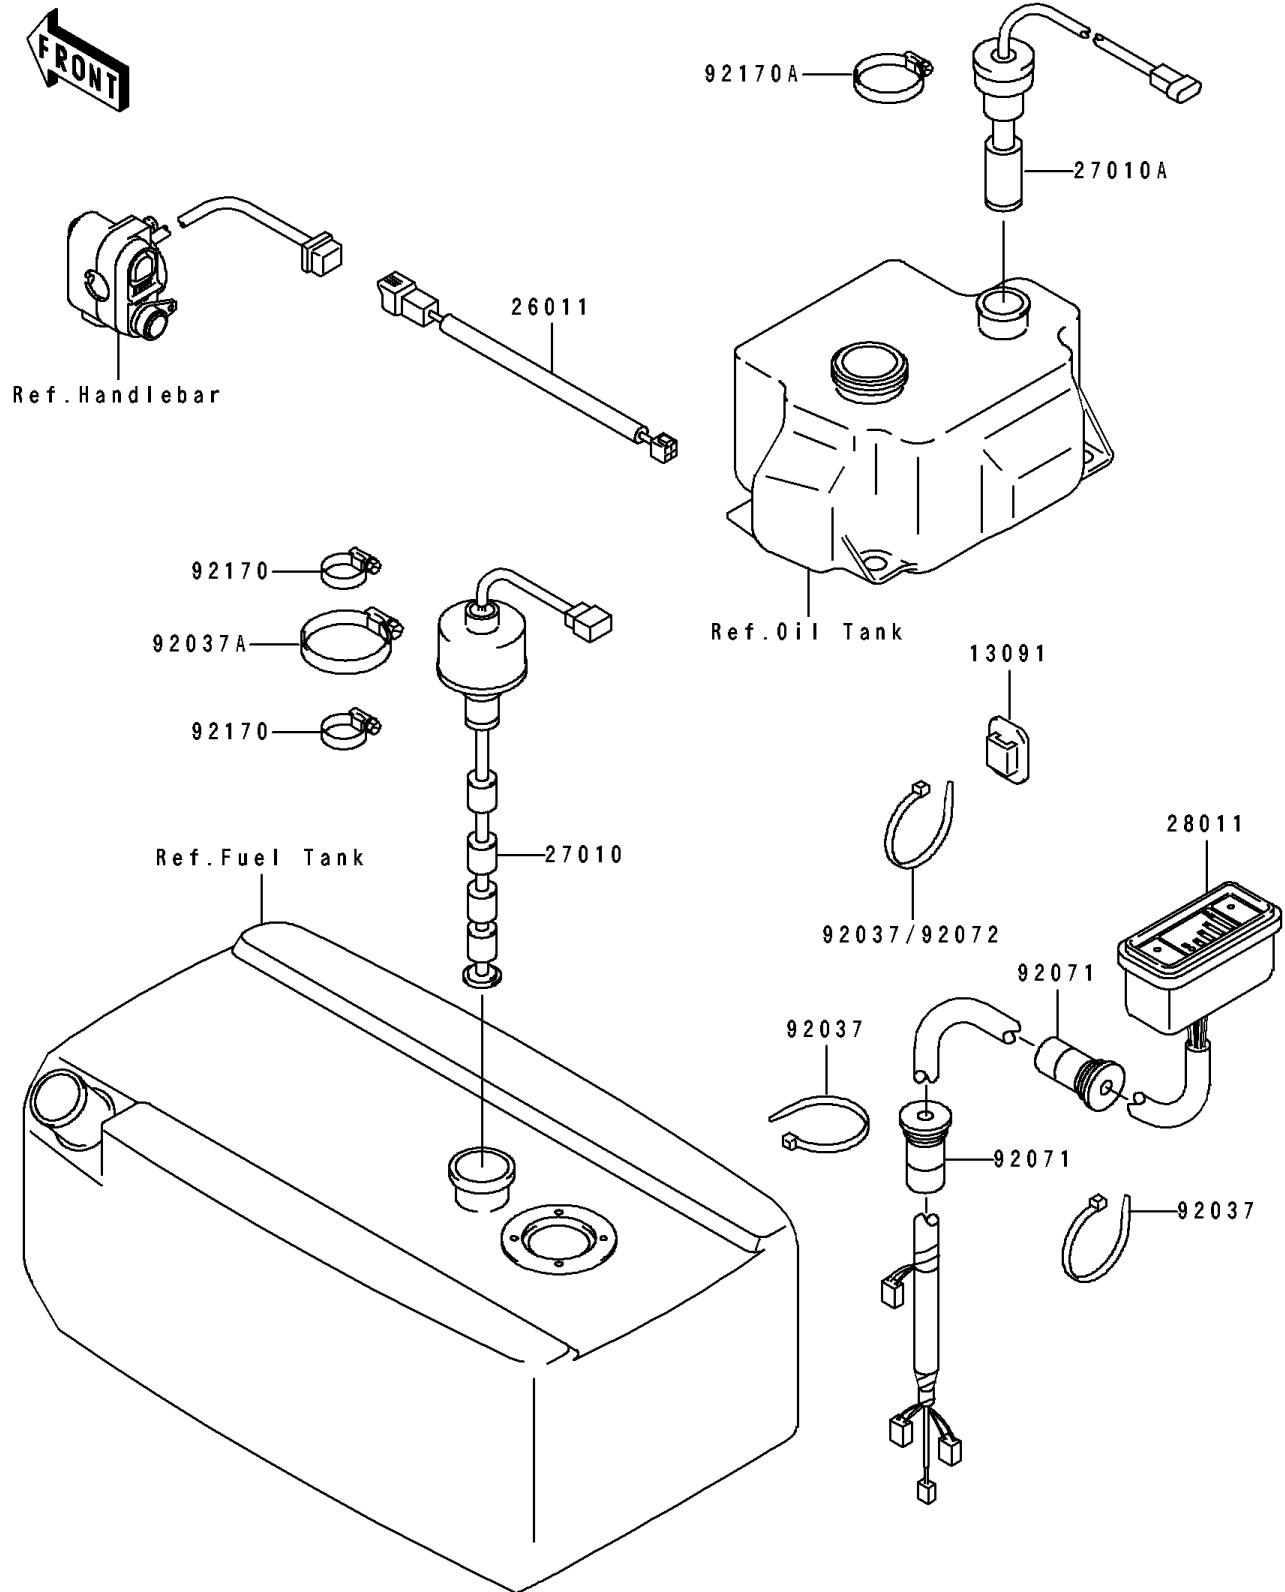

1994 ST

PARTS DIAGRAM

Meters

F3179

1994 ST

PARTS LIST

Meters

Kawasaki

Let the Good Times Roll®

ITEM NAME

PART NUMBER

QUANTITY
