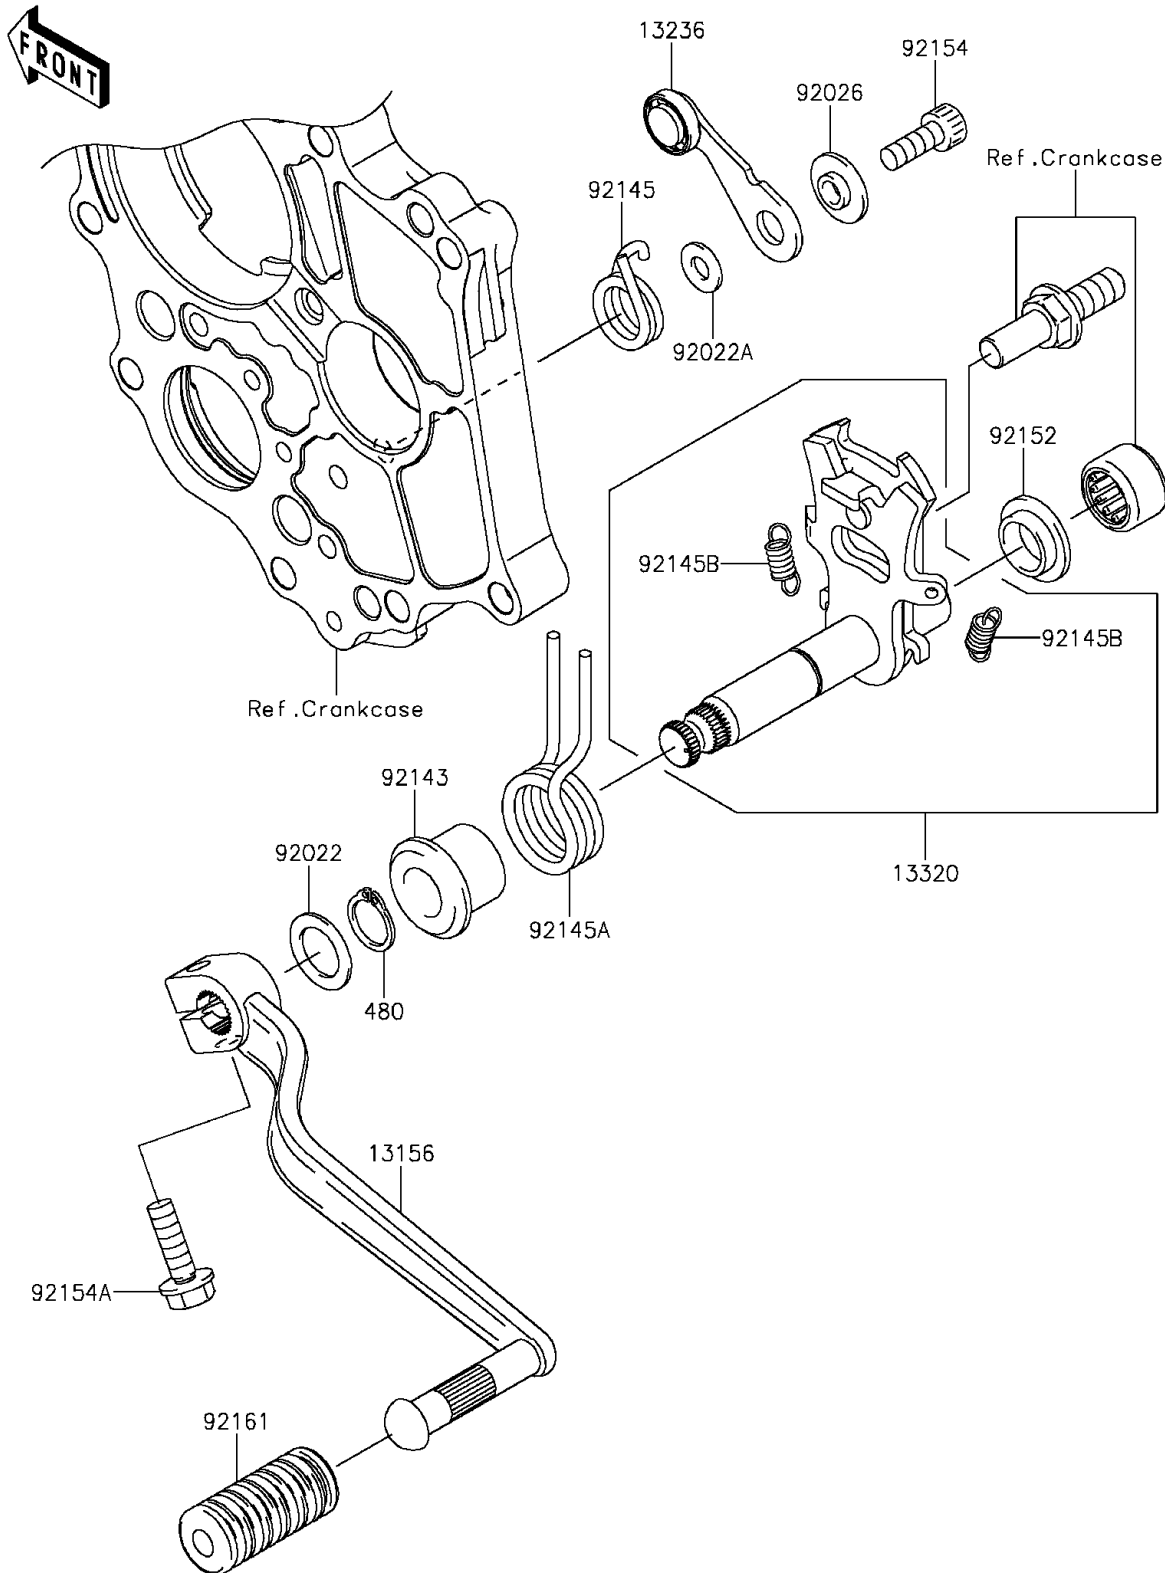

2015 ER-6n (European)

PARTS DIAGRAM

Gear Change Mechanism

E1370

2015 ER-6n (European)

PARTS LIST

Gear Change Mechanism

ITEM NAME

PART NUMBER

QUANTITY
