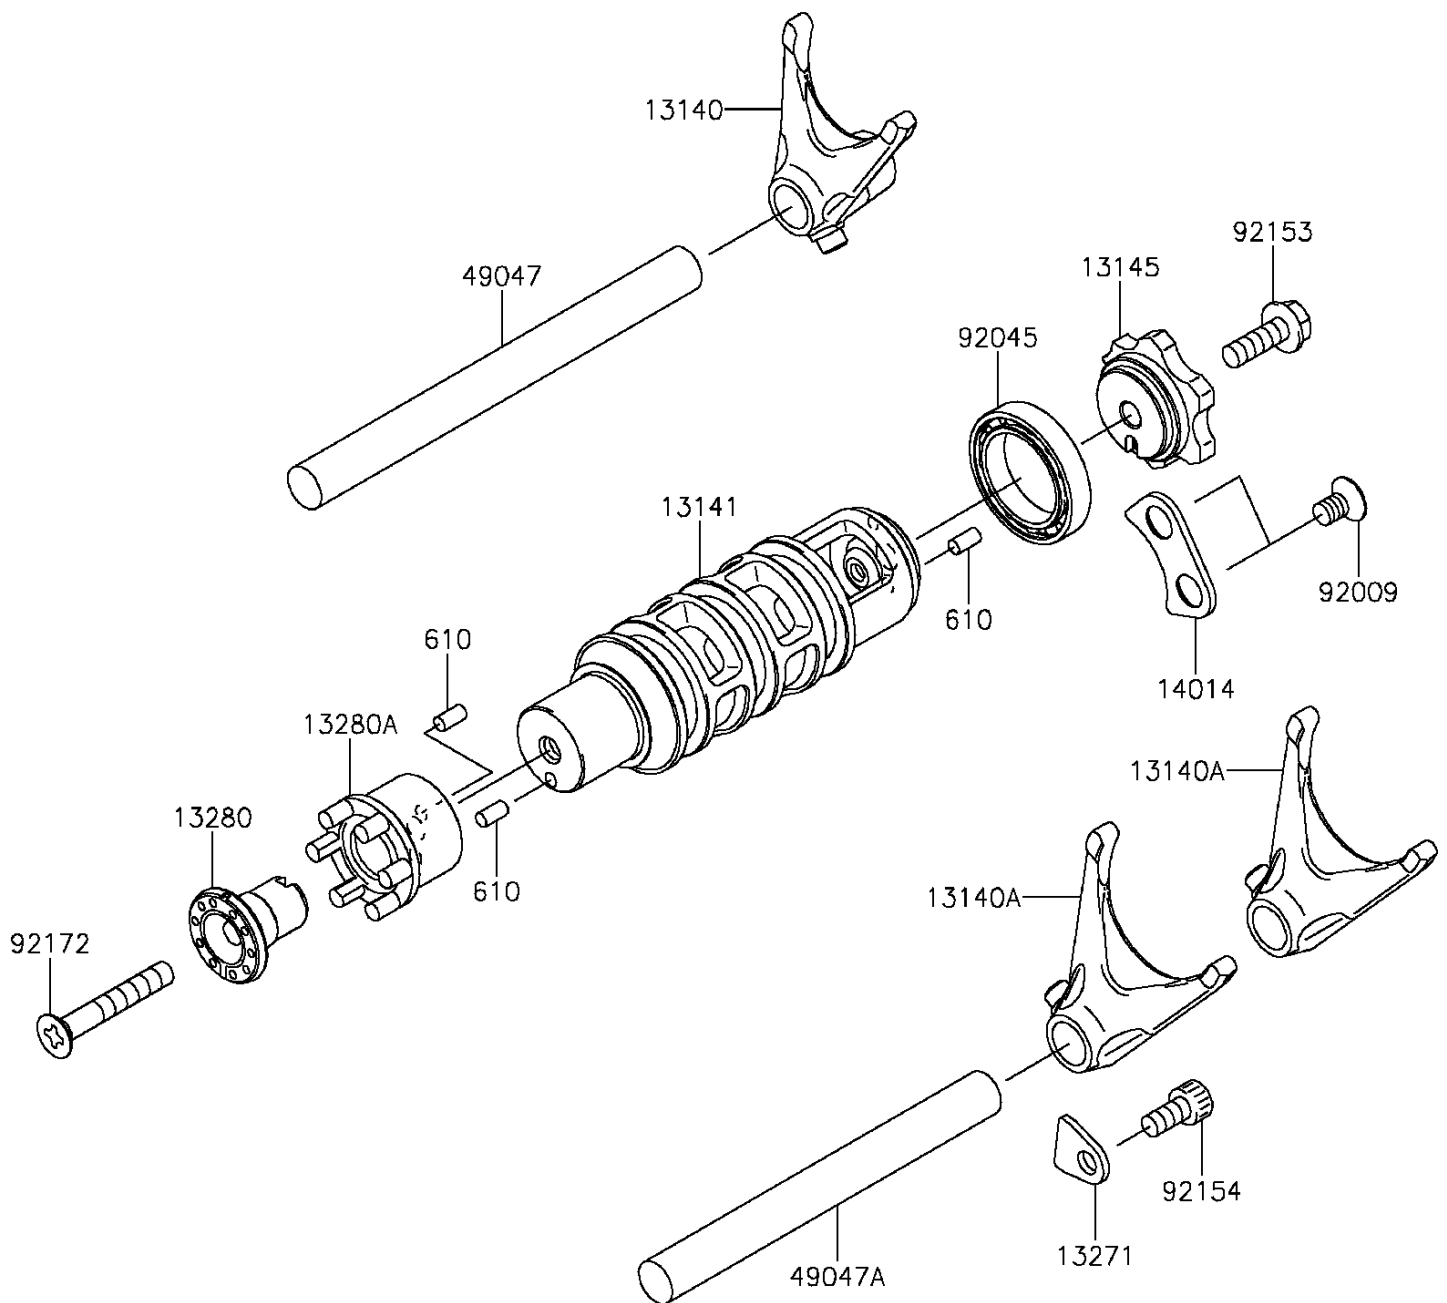

2015 ER-6n (European)

PARTS DIAGRAM

Gear Change Drum/Shift Fork(s)

E1362

2015 ER-6n (European)

PARTS LIST

Gear Change Drum/Shift Fork(s)

ITEM NAME

PART NUMBER

QUANTITY
