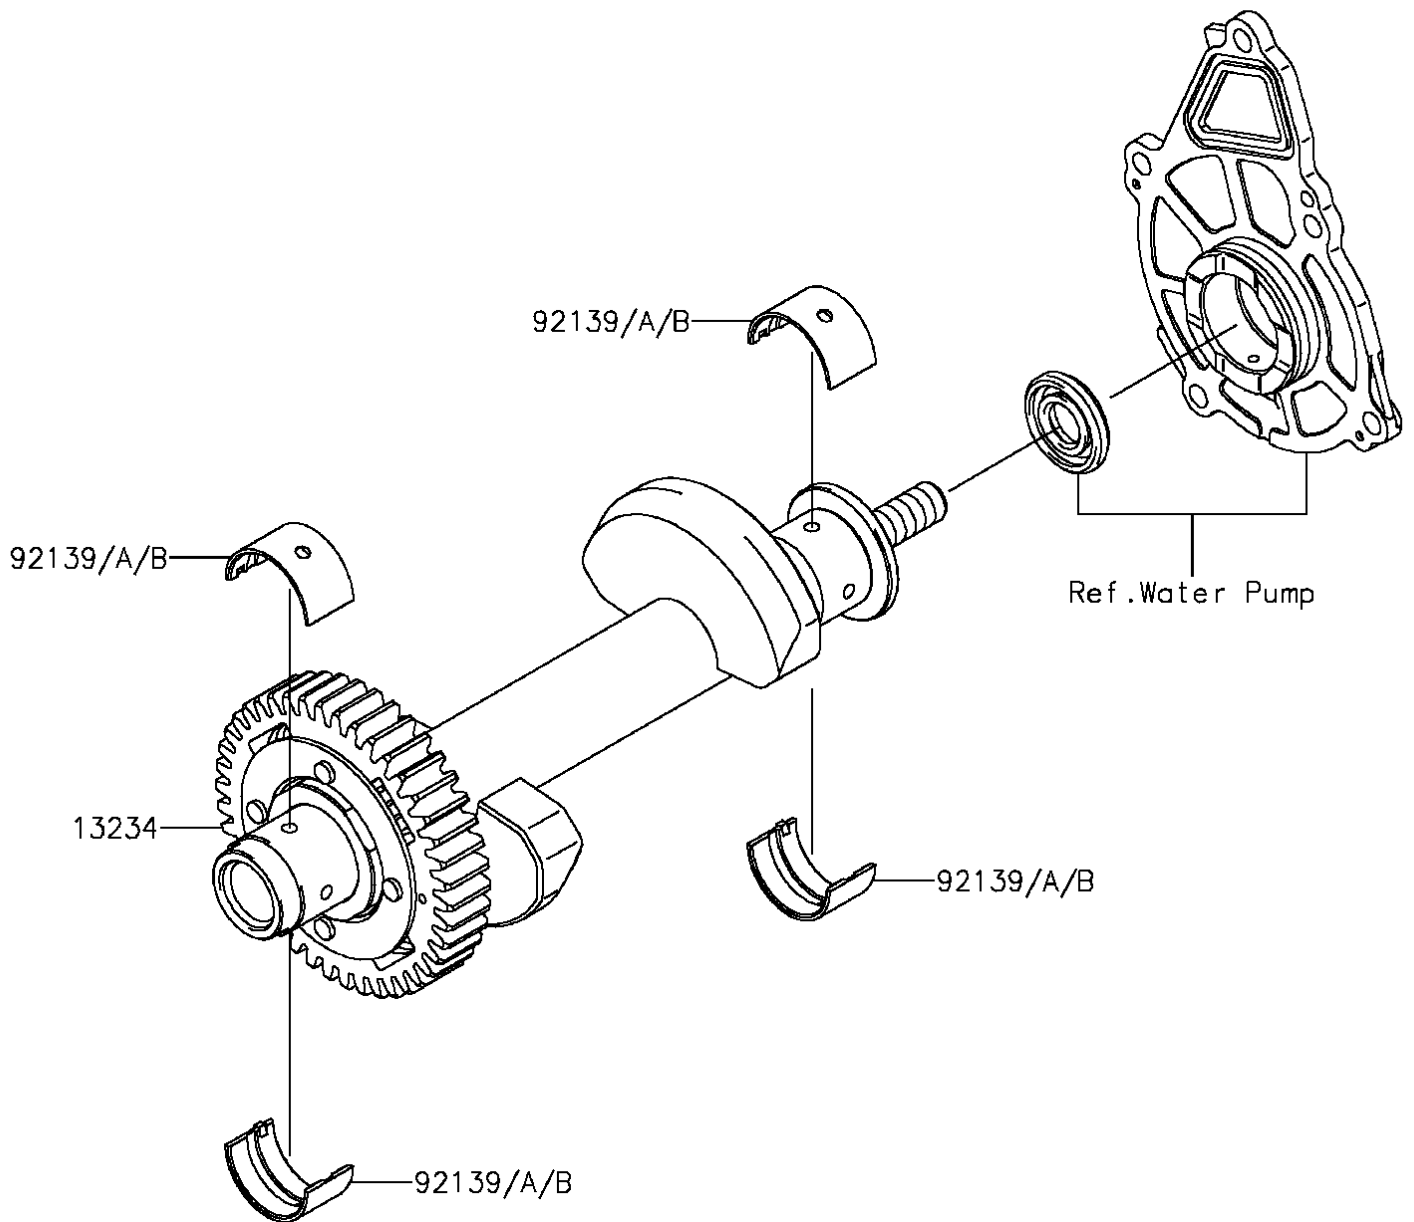

2016 ER-6n

PARTS DIAGRAM

Balancer

E1323

2016 ER-6n

PARTS LIST

Balancer

ITEM NAME	PART NUMBER	QUANTITY
SHAFT-COMP,BALANCER (Ref # 13234)	13234-0043	1
BUSHING,BALANCER,BLUE (Ref # 92139)	92139-0117	4
BUSHING,BALANCER,BLACK (Ref # 92139A)	92139-0118	AR
BUSHING,BALANCER,BROWN (Ref # 92139B)	92139-0119	AR