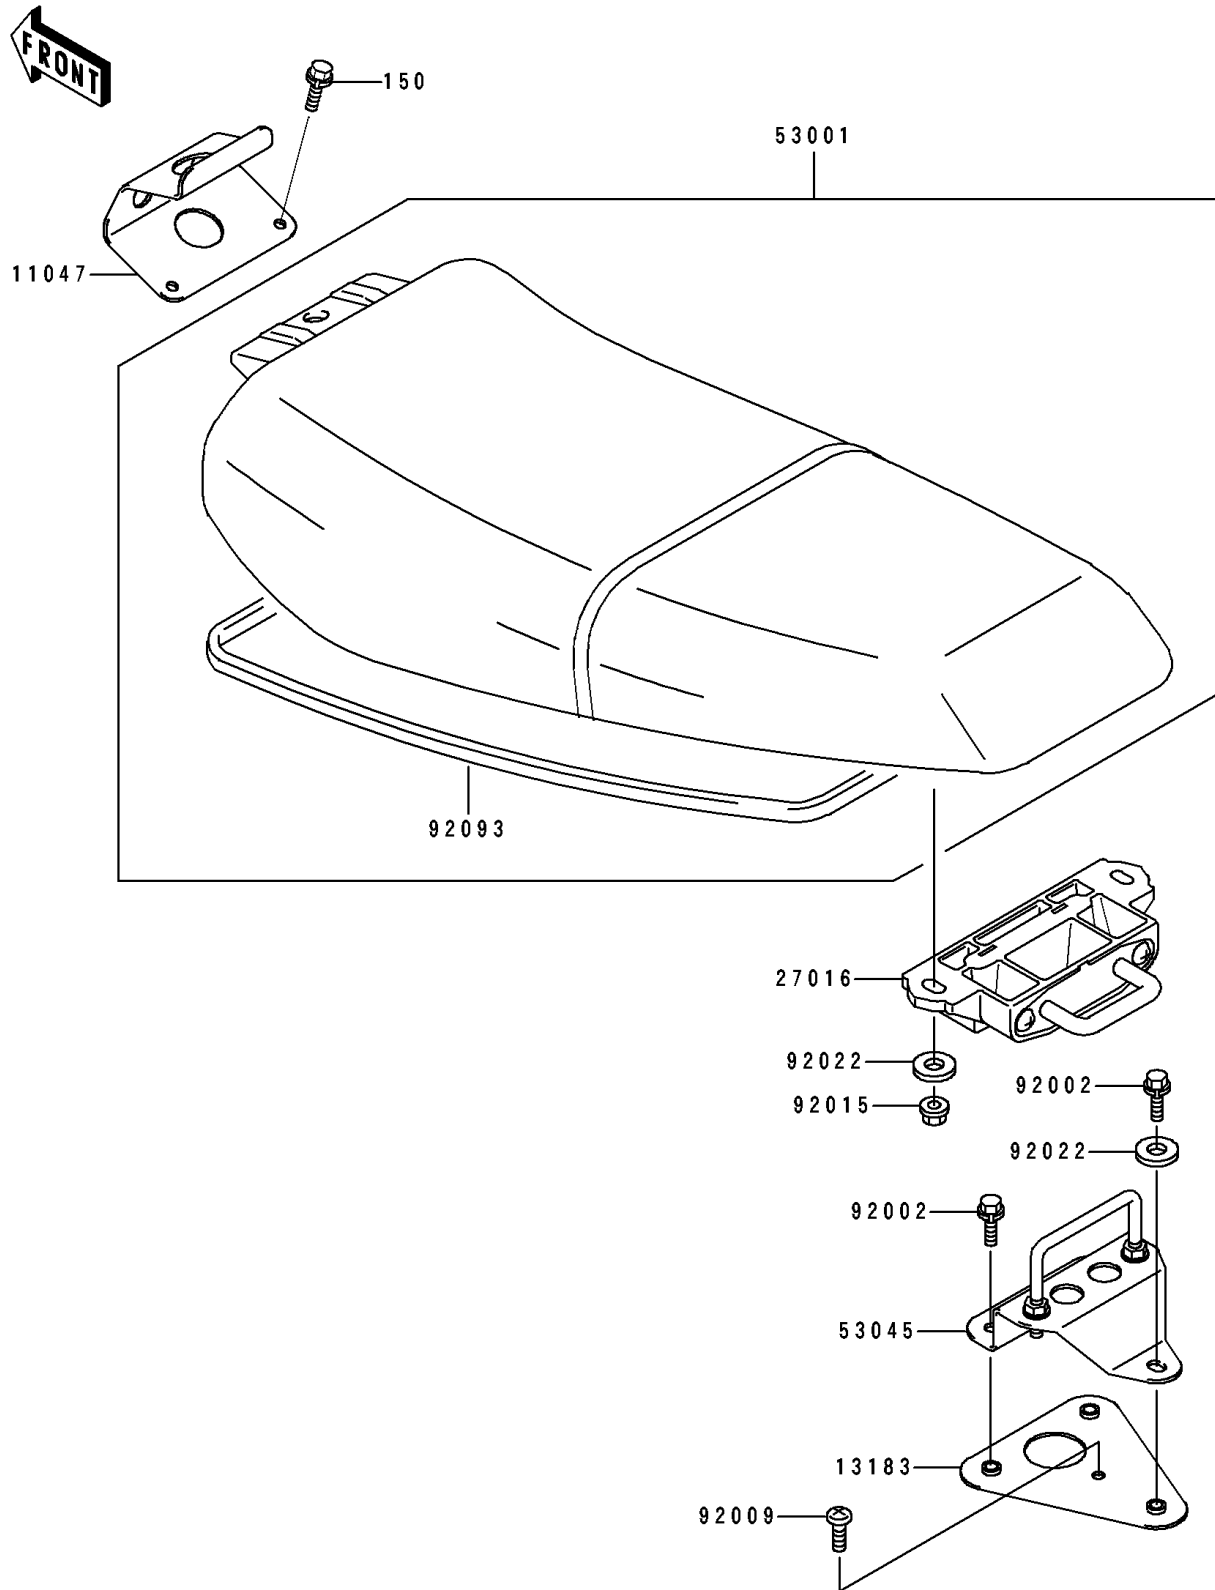

1994 ST

PARTS DIAGRAM

Seat

F 3146

1994 ST

PARTS LIST

Seat

Kawasaki

Let the Good Times Roll®

ITEM NAME

PART NUMBER

QUANTITY
