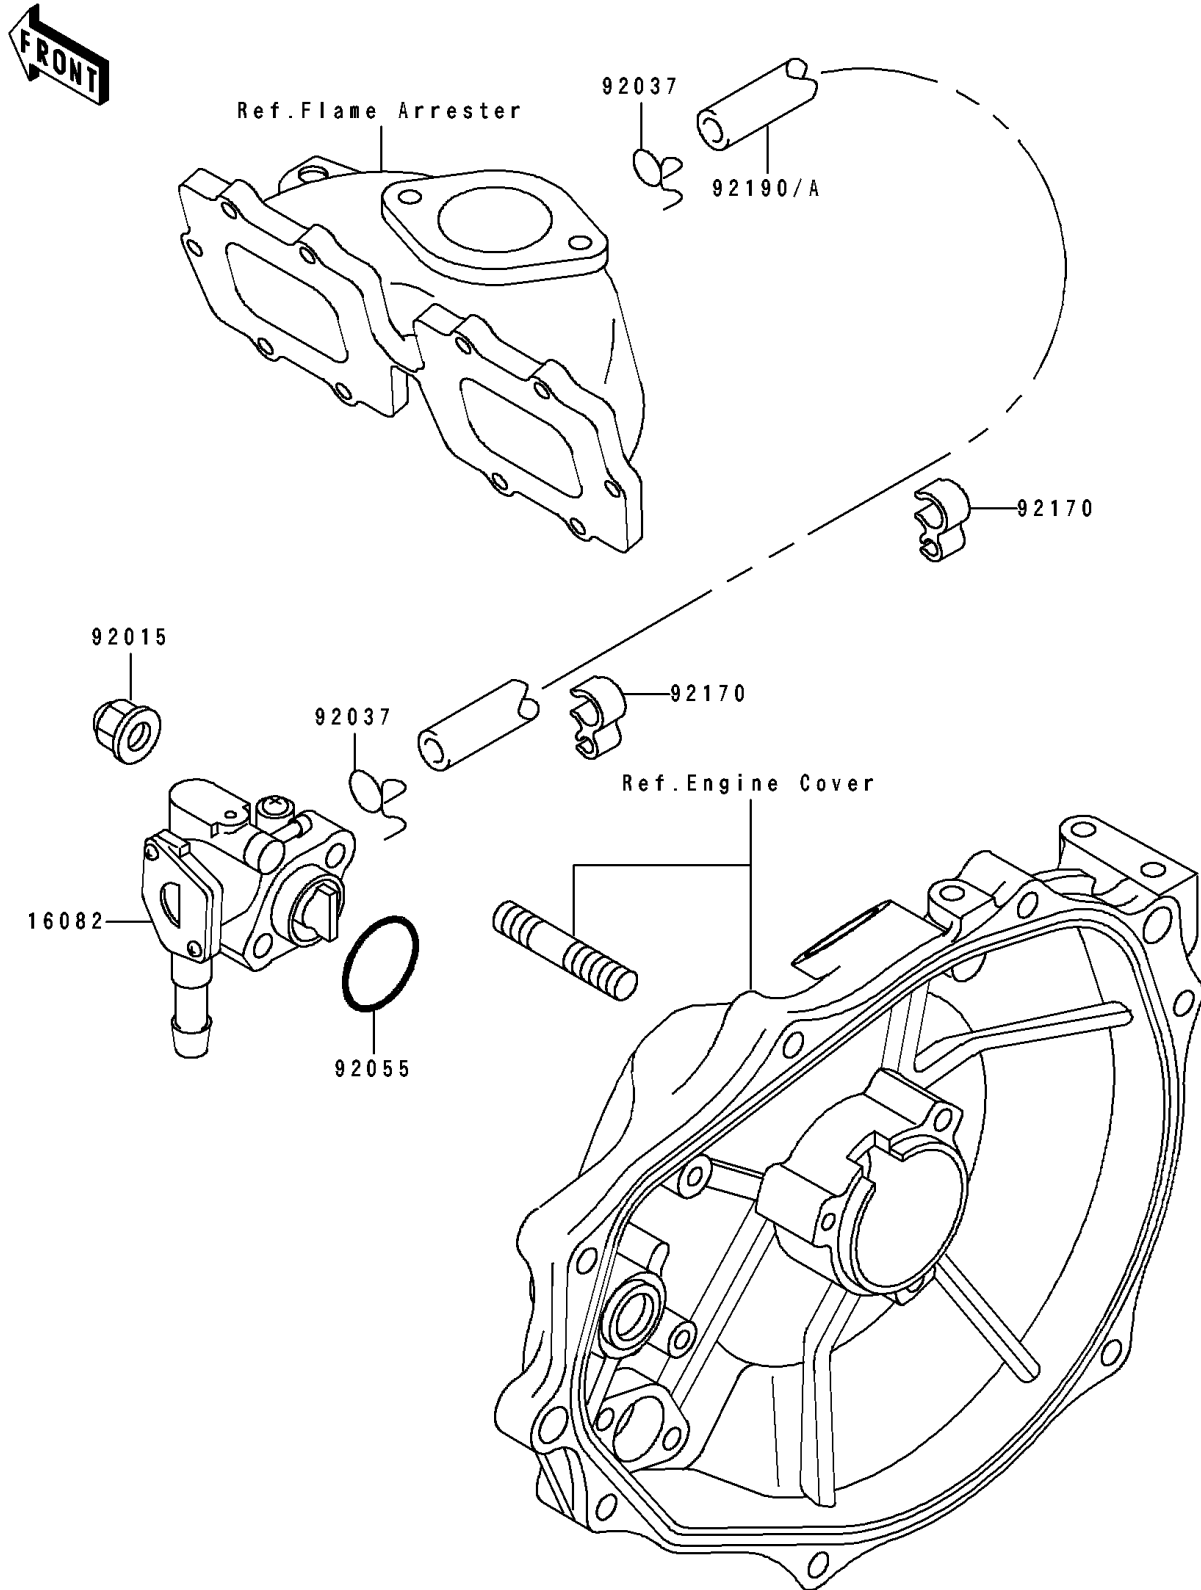

1994 ST

PARTS DIAGRAM

Oil Pump

E1710

1994 ST

PARTS LIST

Oil Pump

Kawasaki

Let the Good Times Roll®

ITEM NAME

PART NUMBER

QUANTITY
