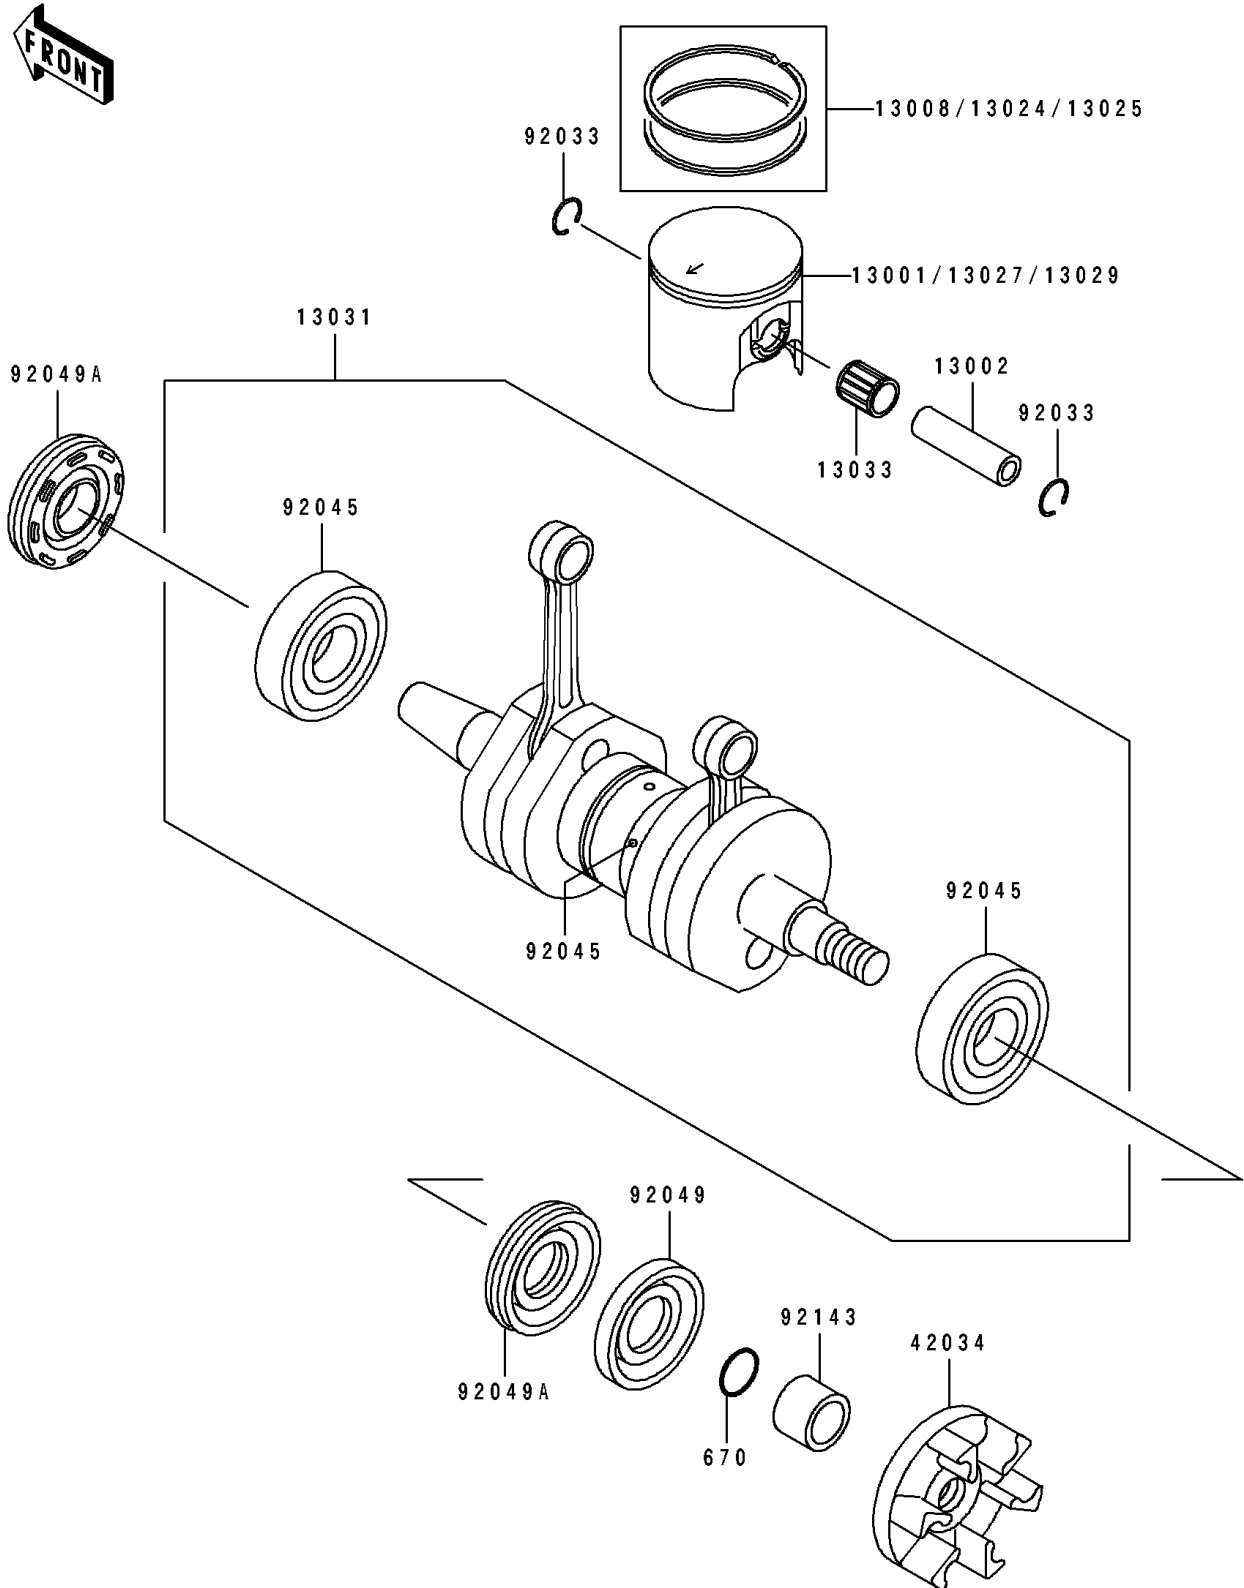

1994 ST

PARTS DIAGRAM

Crankshaft/Piston(s)

E 13 20

1994 ST

PARTS LIST

Crankshaft/Piston(s)

Kawasaki

Let the Good Times Roll®

ITEM NAME

PART NUMBER

QUANTITY
