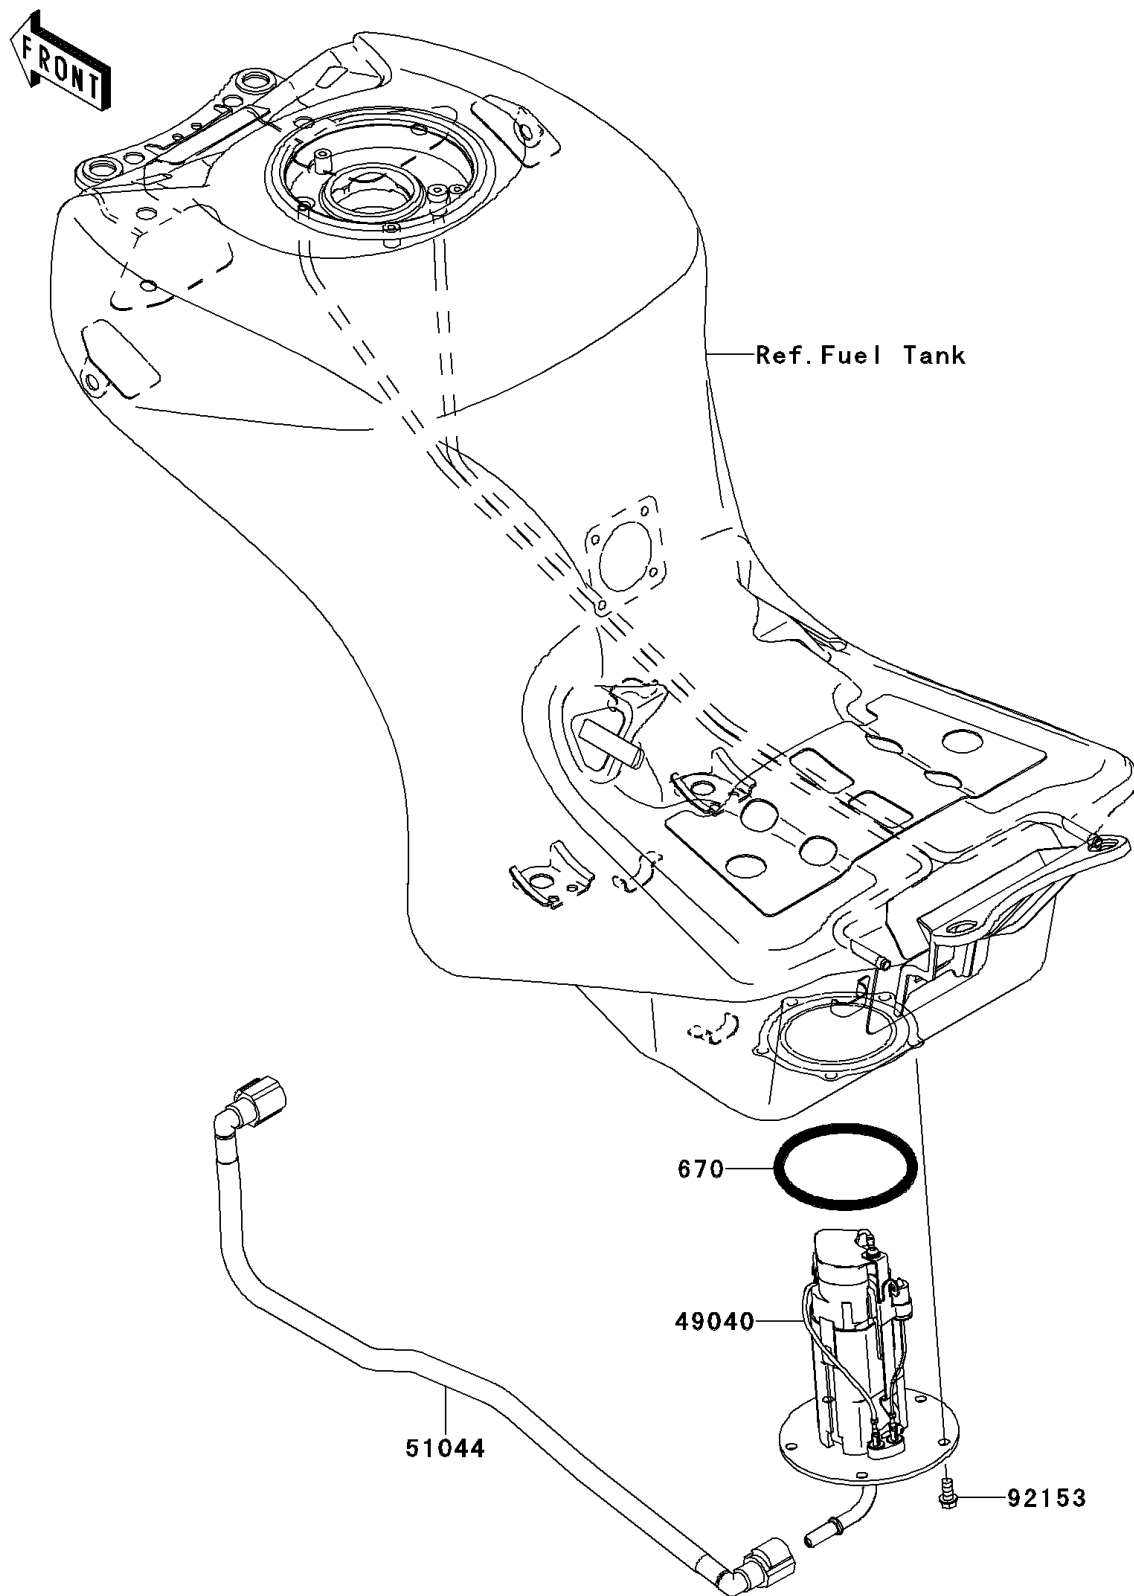

2008 Concours™ 14

PARTS DIAGRAM

Fuel Pump

Kawasaki

Let the Good Times Roll®

E1520

2008 Concours™ 14

PARTS LIST

Fuel Pump

ITEM NAME

PART NUMBER

QUANTITY
