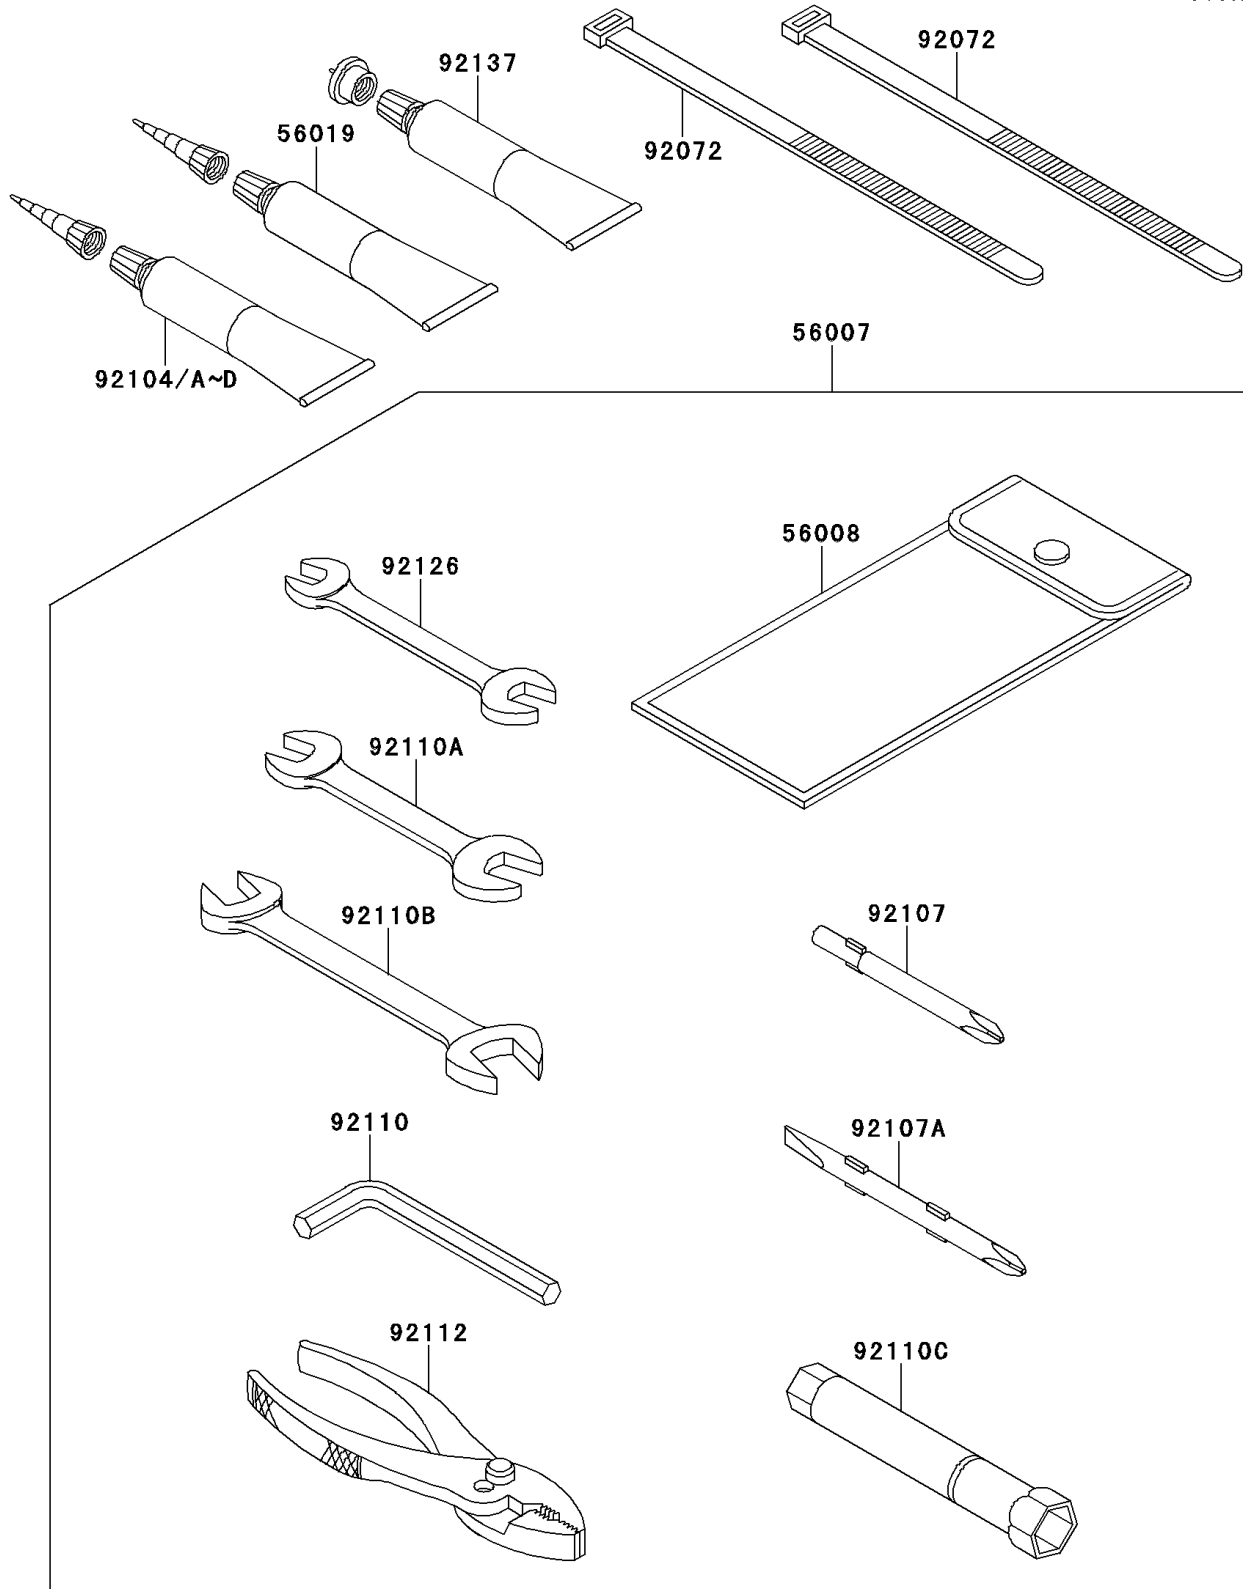

2013 JET SKI® Ultra® 300LX

PARTS DIAGRAM

Owner's Tools

F3182

2013 JET SKI® Ultra® 300LX

PARTS LIST

Owner's Tools

ITEM NAME

PART NUMBER

QUANTITY
