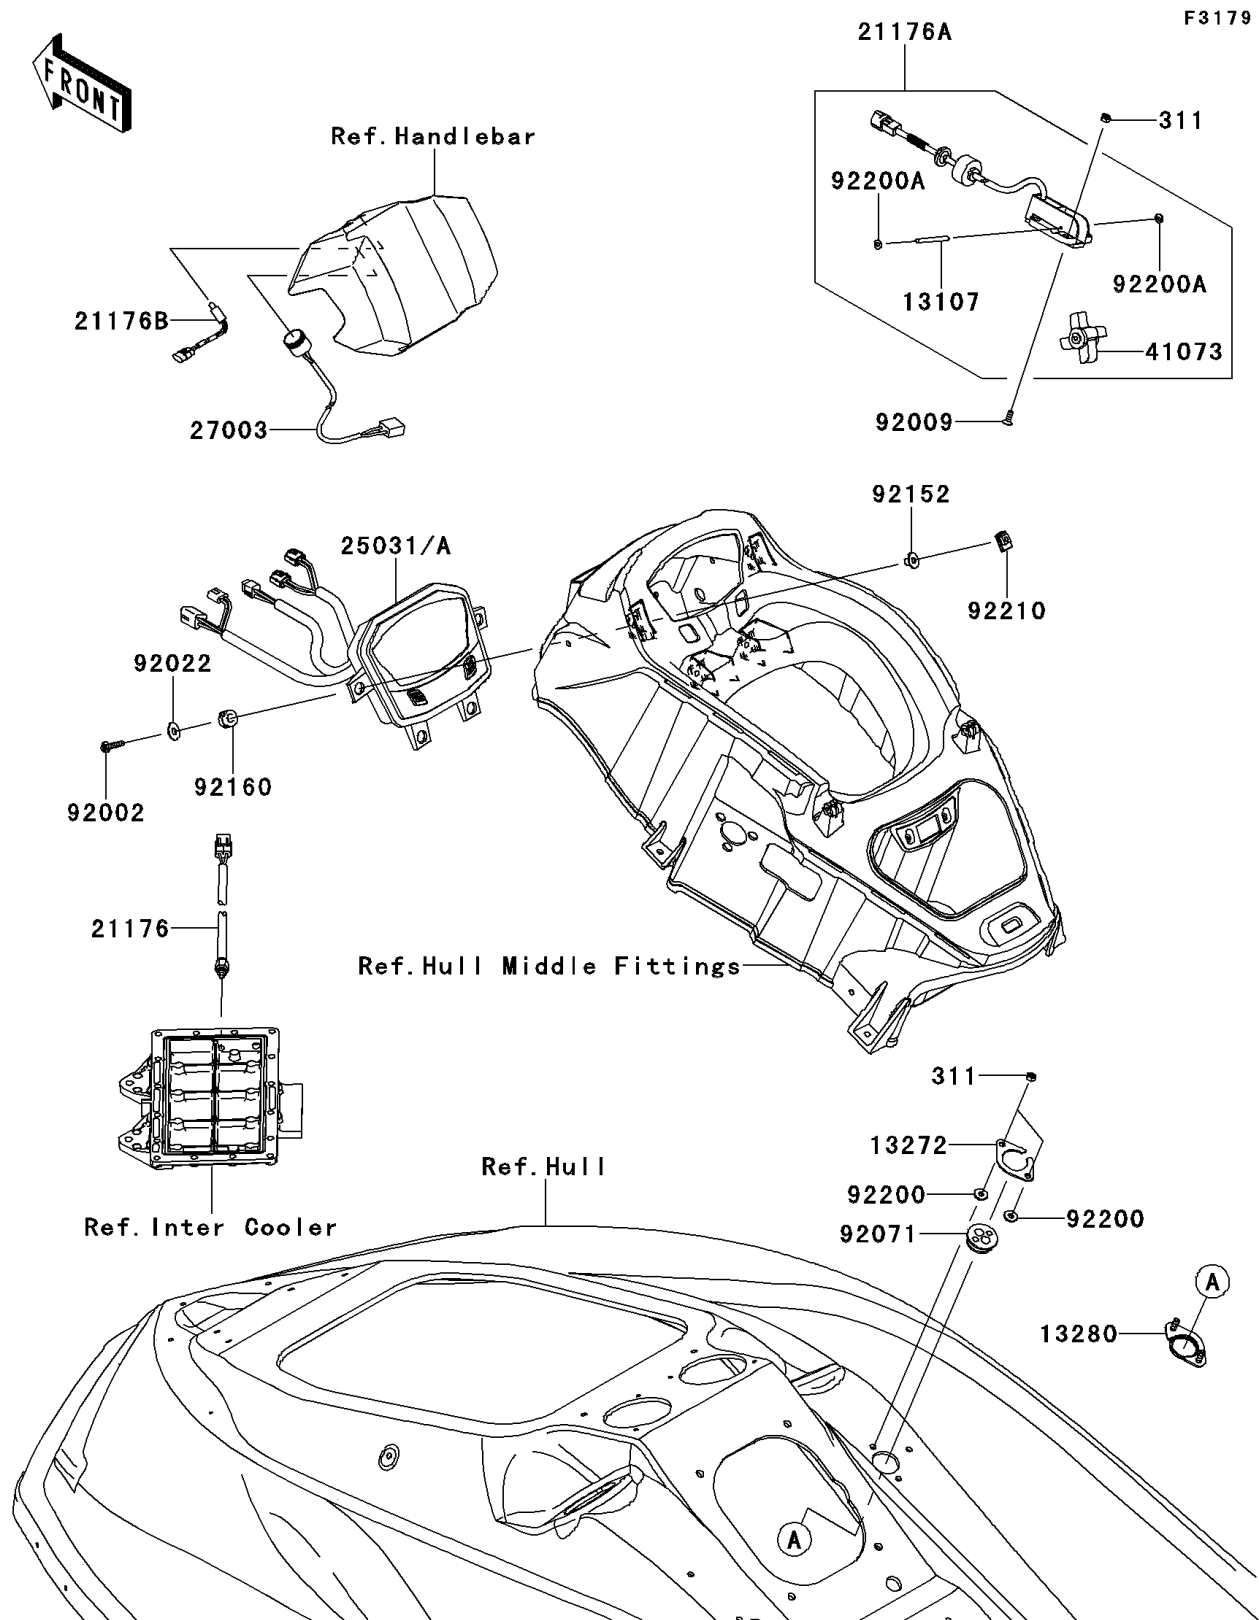

2013 JET SKI® Ultra® 300LX

PARTS DIAGRAM

Meters

2013 JET SKI® Ultra® 300LX

PARTS LIST

Meters

ITEM NAME

PART NUMBER

QUANTITY
