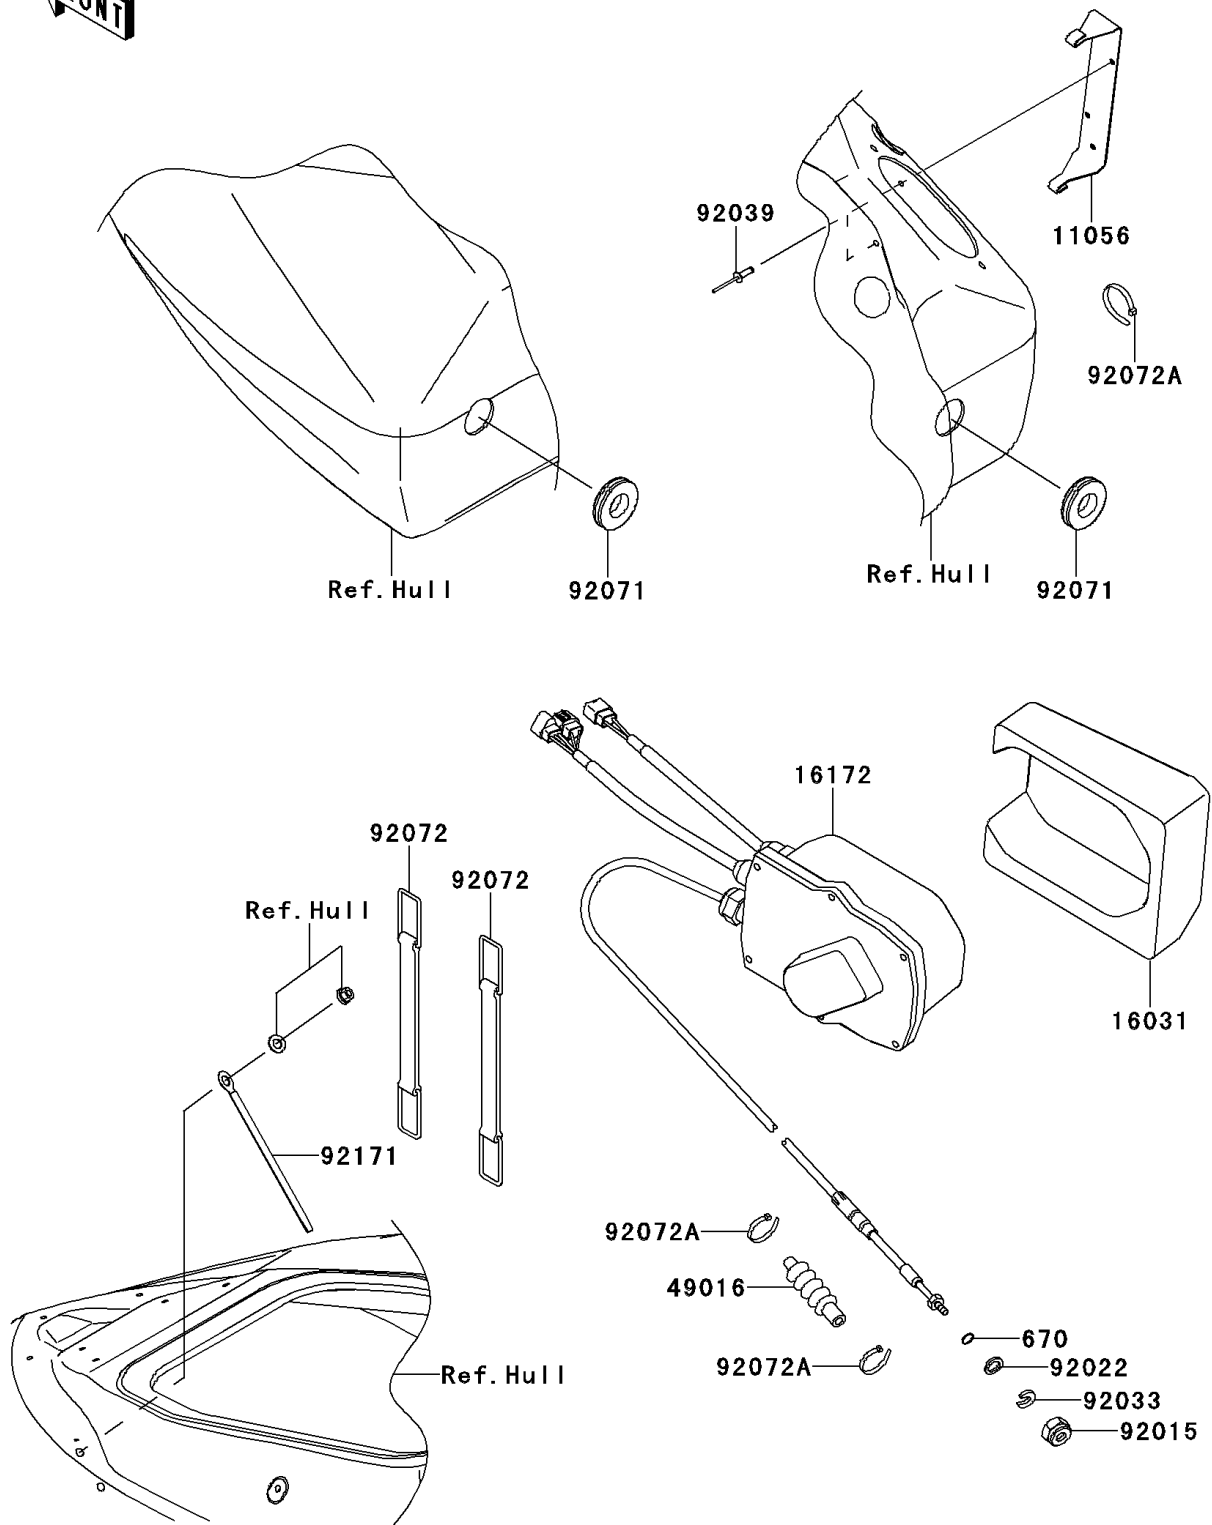

2013 JET SKI® Ultra® 300LX

PARTS DIAGRAM

Control(JDF)

F3177A

2013 JET SKI® Ultra® 300LX

PARTS LIST

Control(JDF)

ITEM NAME

PART NUMBER

QUANTITY
