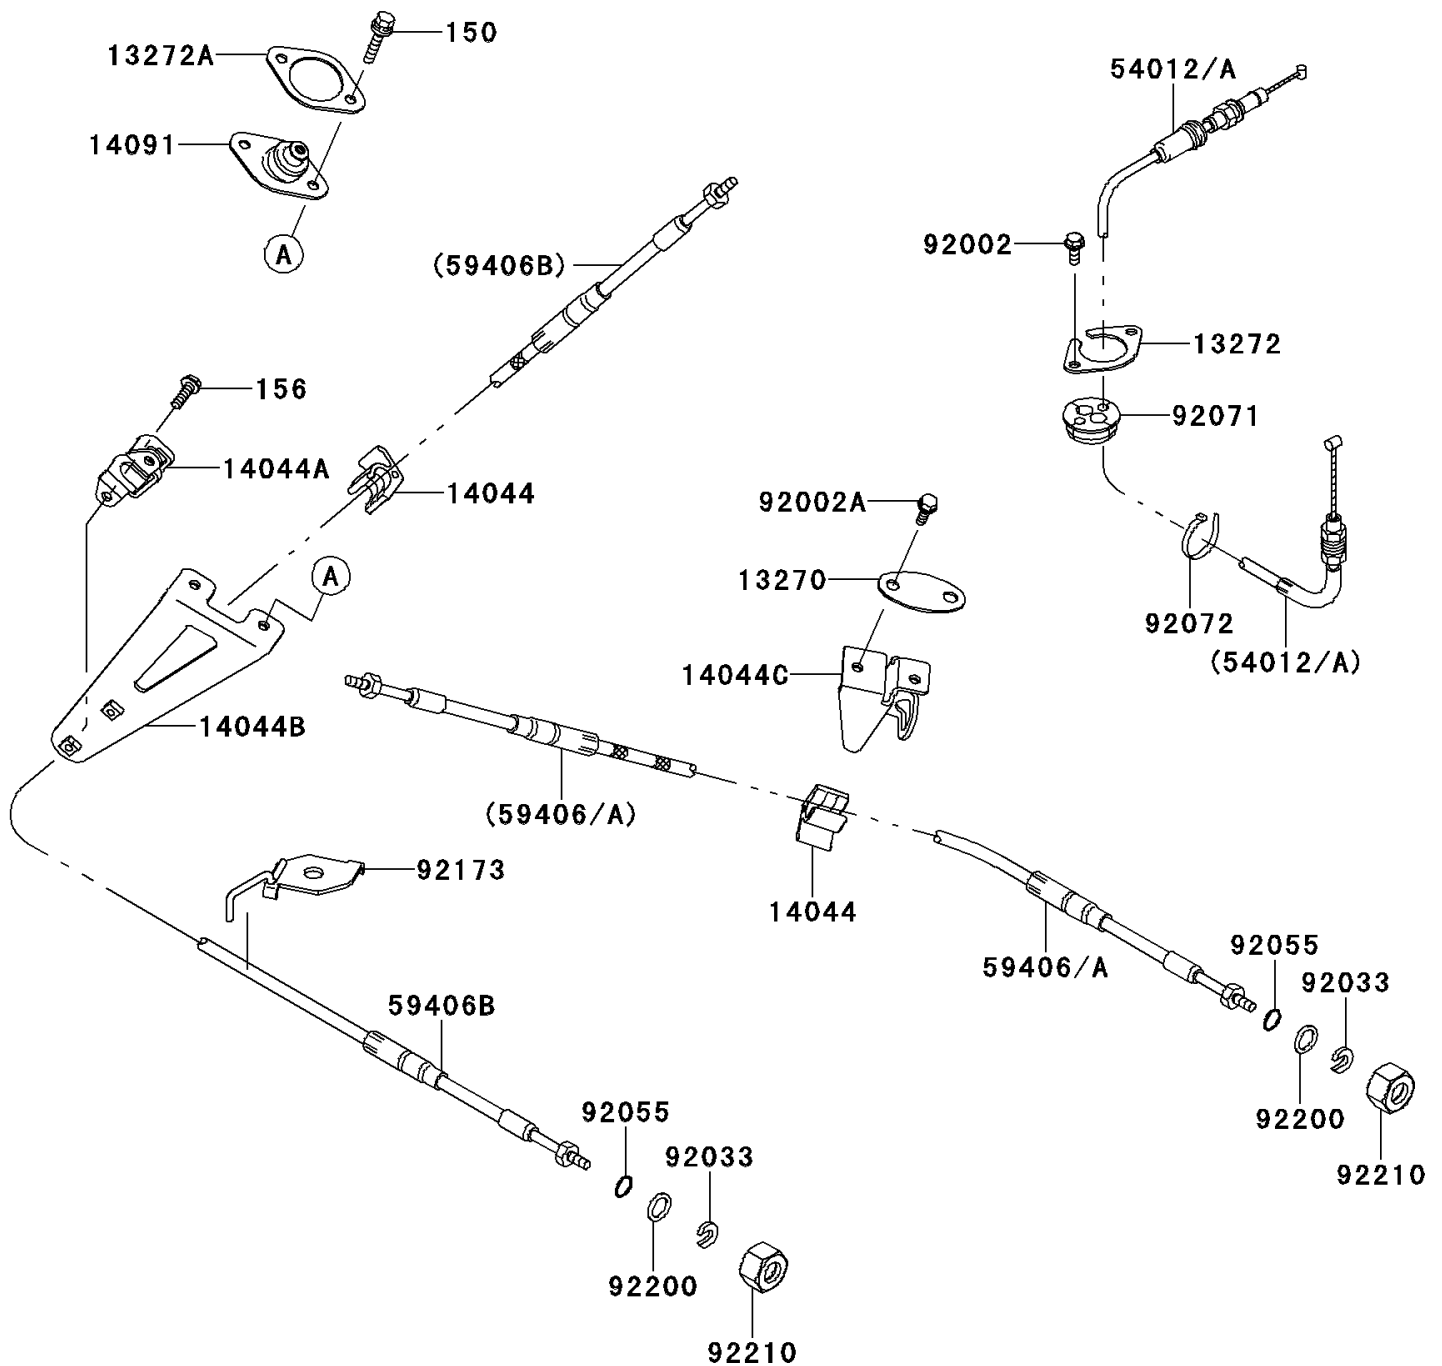

2013 JET SKI® Ultra® 300LX

PARTS DIAGRAM

Cables

F3175

2013 JET SKI® Ultra® 300LX

PARTS LIST

Cables

ITEM NAME	PART NUMBER	QUANTITY
BOLT-WS,6X25 (Ref # 150)	150R0625	2
BOLT-WP,6X16 (Ref # 156)	156R0616	2
PLATE (Ref # 13270)	13270-3860	1
PLATE (Ref # 13272)	13272-3729	1
PLATE (Ref # 13272A)	13272-3730	1
HOLDER-CABLE (Ref # 14044)	14044-3765	2
HOLDER-CABLE,REVERSE (Ref # 14044A)	14044-3766	1
HOLDER-CABLE,REVERSE (Ref # 14044B)	14044-3767	1
HOLDER-CABLE,STEERING (Ref # 14044C)	14044-3769	1
COVER (Ref # 14091)	14091-3821	1
CABLE-THROTTLE (Ref # 54012)	54012-0592	1
CABLE-STRG (Ref # 59406)	59406-0003	1
CABLE-STRG,REVERSE (Ref # 59406B)	59406-3786	1
BOLT,6X16 (Ref # 92002)	92002-3728	2
BOLT,6X20 (Ref # 92002A)	92002-3755	2
RING-SNAP (Ref # 92033)	92033-3735	2
RING-O (Ref # 92055)	92055-3778	2
GROMMET,HARNESS (Ref # 92071)	92071-3790	1
BAND,L=368.3 (Ref # 92072)	92072-3872	1
CLAMP (Ref # 92173)	92173-3704	1
WASHER,14.5X20X1.5 (Ref # 92200)	92200-3793	2
NUT,22MM (Ref # 92210)	92210-3772	2