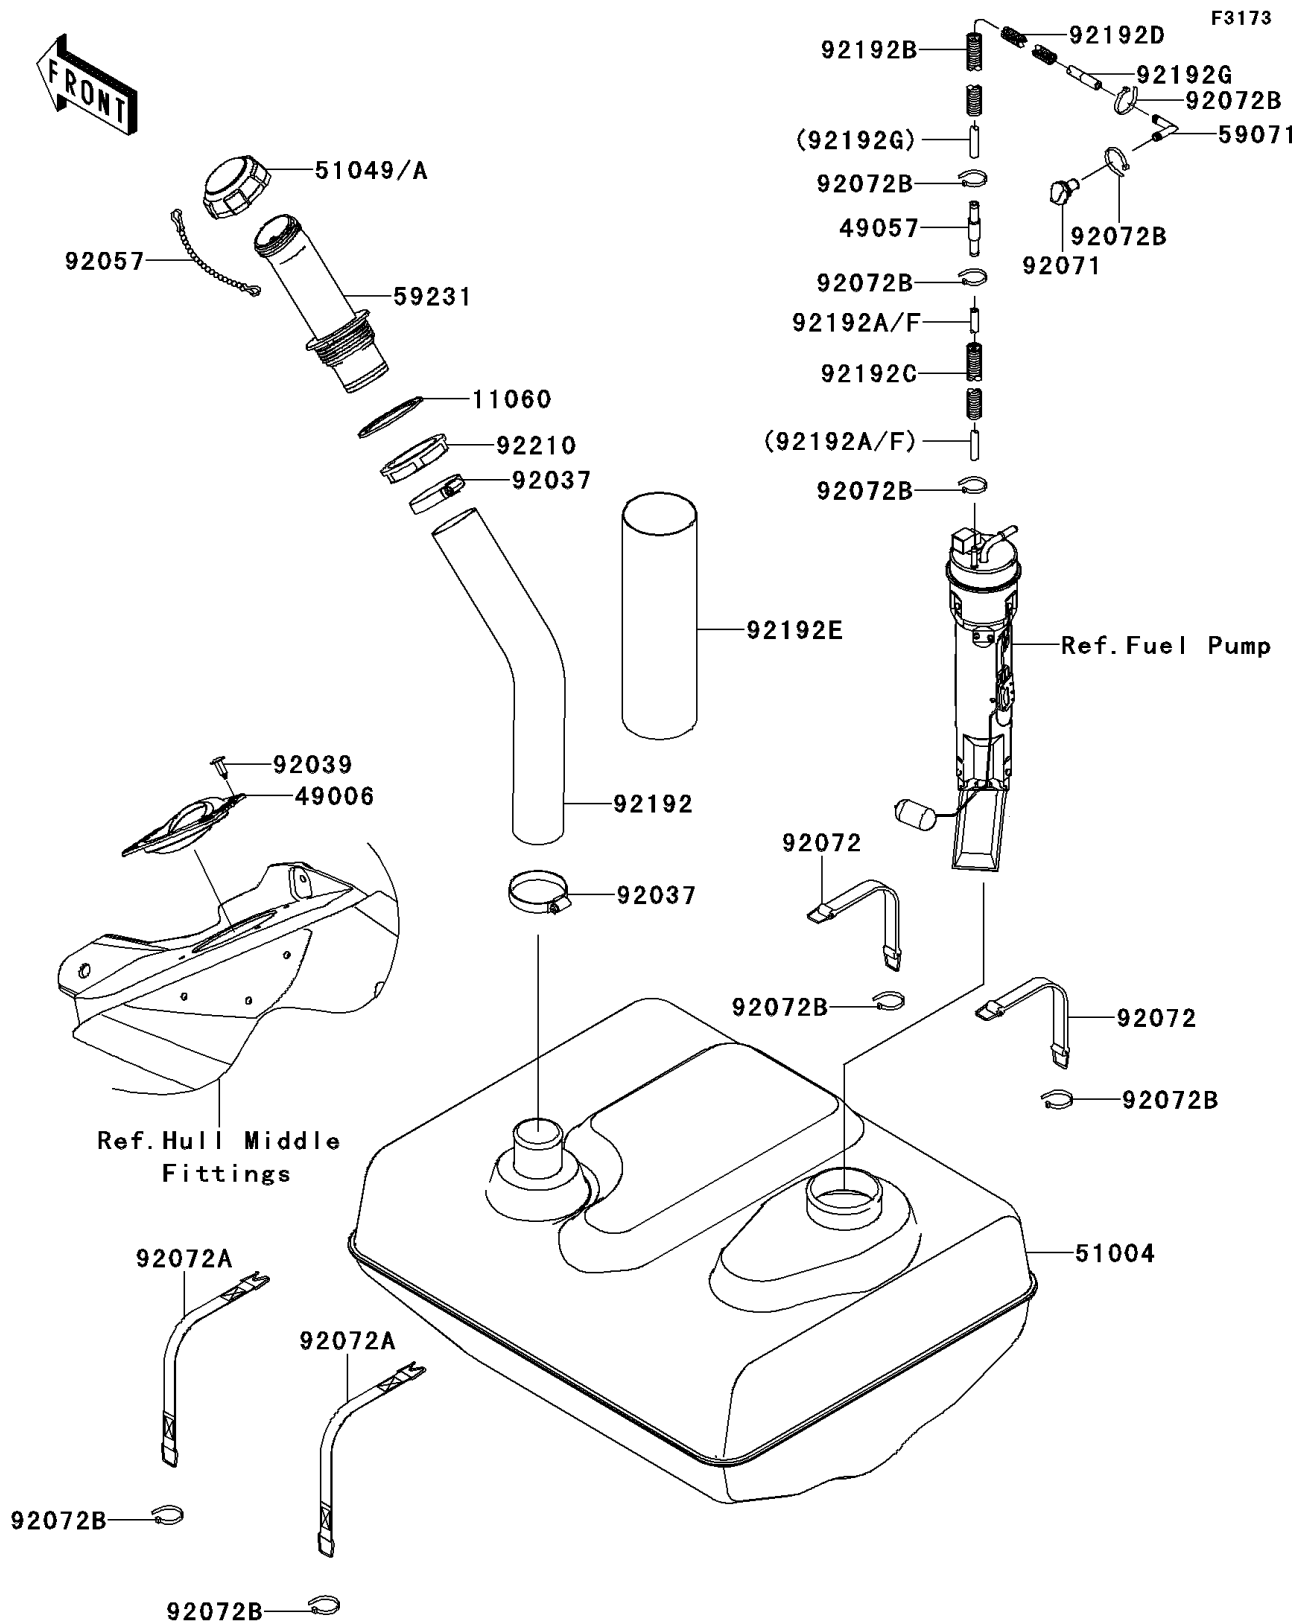

2013 JET SKI® Ultra® 300LX

PARTS DIAGRAM

Fuel Tank

2013 JET SKI® Ultra® 300LX

PARTS LIST

Fuel Tank

ITEM NAME

PART NUMBER

QUANTITY
